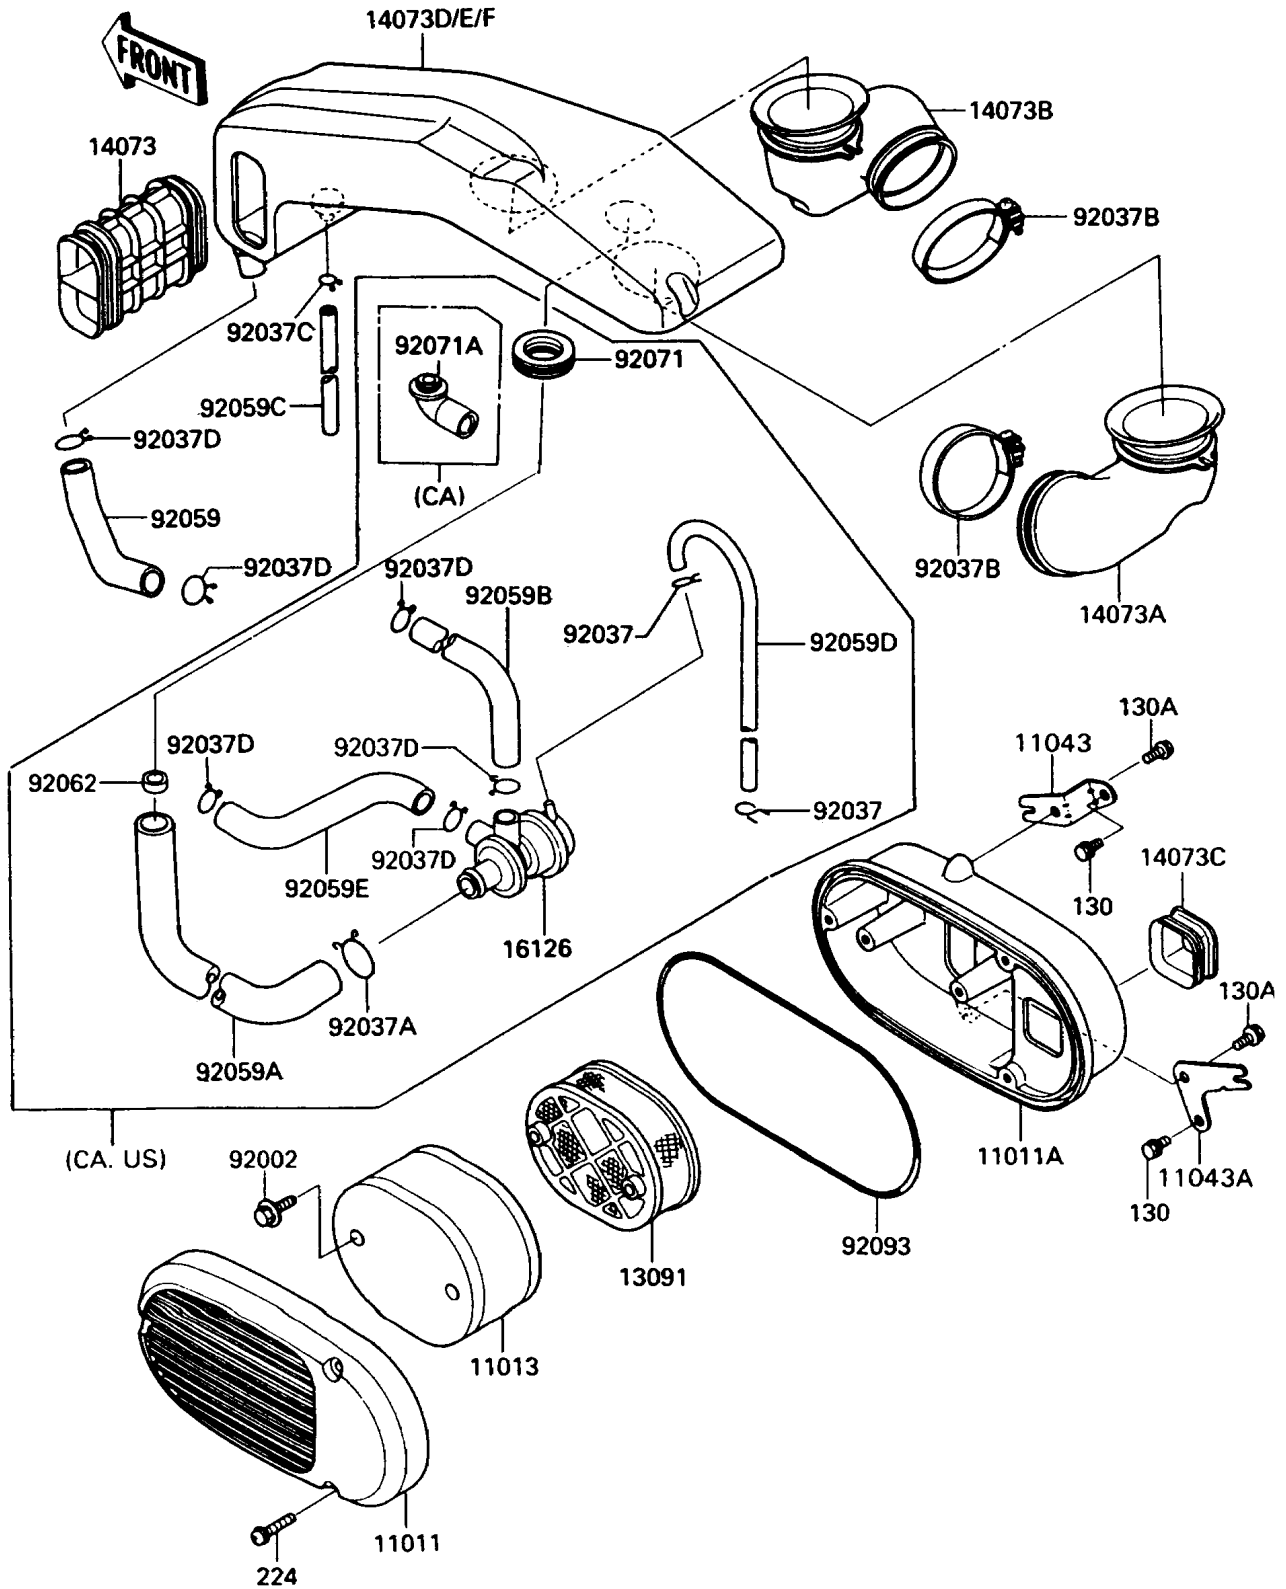

1993 Vulcan 750 PARTS DIAGRAM

Air Filter

E1130

1993 Vulcan 750 PARTS LIST

Air Filter

ITEM NAME	PART NUMBER	QUANTITY
CASE-AIR FILTER,OUTSIDE (Ref # 11011)	11011-1181	2
CASE-AIR FILTER,INSIDE (Ref # 11011A)	11011-1225	2
ELEMENT-AIR FILTER (Ref # 11013)	11013-1122	2
BRACKET,AIR FILTER CASE (Ref # 11043)	11043-1181	2
BRACKET,AIR FILTER CASE (Ref # 11043A)	11043-1975	2
HOLDER,ELEMENT (Ref # 13091)	13091-1345	2
DUCT,AIR FILTER (Ref # 14073)	14073-1197	2
DUCT,FR,CARBURATOR (Ref # 14073A)	14073-1199	1
DUCT,RR,CARBURATOR (Ref # 14073B)	14073-1200	1
DUCT,INLET (Ref # 14073C)	14073-1209	2
BOLT,6X25 (Ref # 92002)	92002-1137	4
CLAMP (Ref # 92037B)	92037-115	2
CLAMP,TUBE (Ref # 92037C)	92037-147	1
TUBE,15X20X116 (Ref # 92059)	92059-1512	1
TUBE (Ref # 92059C)	92059-1603	1
BOLT-FLANGED,6X10,BLACK (Ref # 130)	130C0610	4
BOLT-FLANGED,6X12 (Ref # 130A)	130C0612	4
SCREW-PAN-WP-CROS (Ref # 224)	224C0630	6
SEAL,AIR FILTER (Ref # 92093)	92093-1177	2
DUCT,MAIN (Ref # 14073D)	14073-1281	1
DUCT,MAIN (Ref # 14073E)	14073-1282	1
DUCT,MAIN (Ref # 14073F)	14073-1283	1
VALVE,AIR SWITCH (Ref # 16126)	16126-1139	1
CLAMP,TUBE (Ref # 92037)	92037-072	2
CLAMP,TUBE (Ref # 92037A)	92037-1076	1
CLAMP,TUBE (Ref # 92037D)	92037-213	6
CLAMP,TUBE (Ref # 92037D)	92037-213	2
TUBE,19X25X600 (Ref # 92059A)	92059-1537	1
TUBE (Ref # 92059B)	92059-1587	1

1993 Vulcan 750 PARTS LIST

Air Filter

ITEM NAME	PART NUMBER	QUANTITY
TUBE,4X9X330 (Ref # 92059D)	92059-1617	1
TUBE (Ref # 92059E)	92059-1618	1
NOZZLE,7X20.3X10 (Ref # 92062)	92062-1061	1
GROMMET,AIR FILTER (Ref # 92071)	92071-1013	1
GROMMET,AIR FILTER (Ref # 92071A)	92071-1114	1