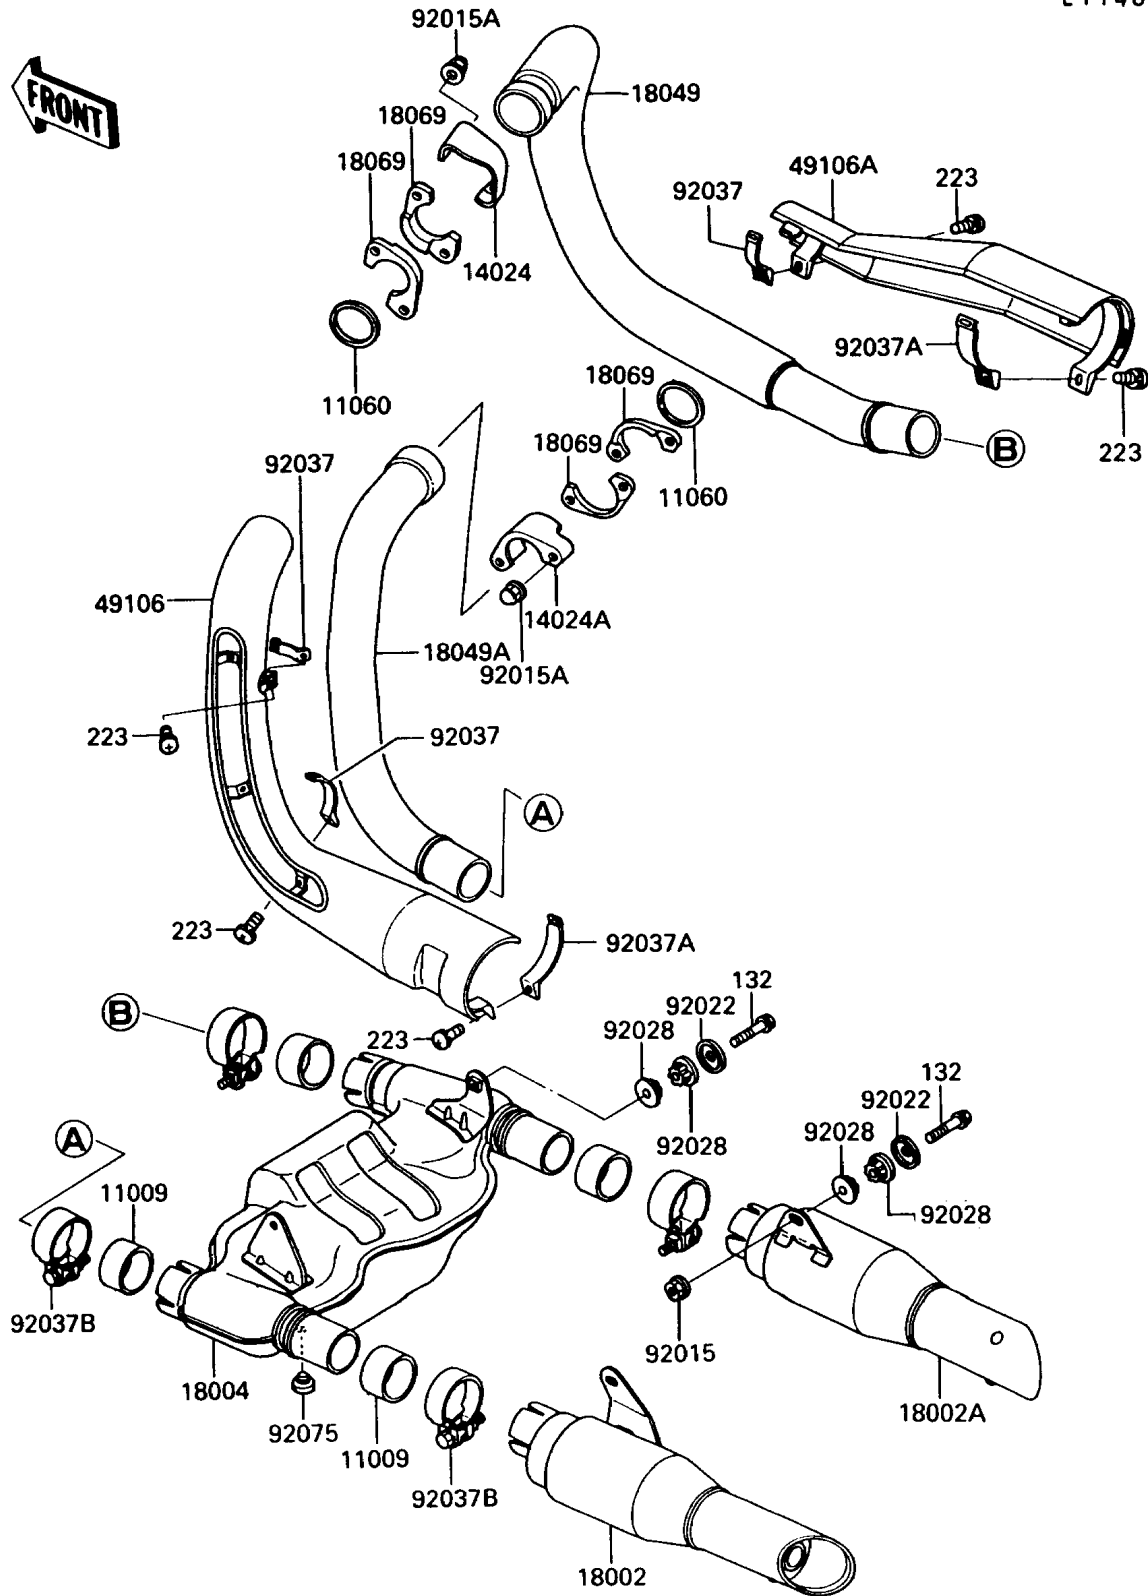

1992 Vulcan 750 PARTS DIAGRAM

Muffler

E1140

1992 Vulcan 750 PARTS LIST

Muffler

ITEM NAME	PART NUMBER	QUANTITY
BOLT-FLANGED-SMALL (Ref # 132)	132E0840	4
SCREW-PAN-WS-CROS (Ref # 223)	223X0620	5
GASKET,EXHAUST PIPE CONNECTING (Ref # 11009)	11009-1666	4
GASKET,EXHAUST PIPE (Ref # 11060)	11060-1119	2
COVER,FR (Ref # 14024)	14024-1091	1
COVER,RR (Ref # 14024A)	14024-1092	1
BODY-COMP-MUFFLER,LH (Ref # 18002)	18002-1701	1
BODY-COMP-MUFFLER,RH (Ref # 18002A)	18002-1702	1
CHAMBER-PREMUFFLER (Ref # 18004)	18004-1055	1
PIPE-EXHAUST,FR (Ref # 18049)	18049-1373	1
PIPE-EXHAUST,RR (Ref # 18049A)	18049-1374	1
HOLDER-EXHAUST PIPE (Ref # 18069)	18069-1061	4
COVER-MUFFLER,LH (Ref # 49106)	49106-1053	1
COVER-MUFFLER,RH (Ref # 49106A)	49106-1054	1
NUT,FLANGED,8MM (Ref # 92015)	92015-1014	2
NUT,CAP,8MM (Ref # 92015A)	92015-1371	4
WASHER,CAP TYPE (Ref # 92022)	92022-1638	4
BUSHING-RUBBER,MUFFLER (Ref # 92028)	92028-1329	8
CLAMP,EXHAUST PIPE COVER (Ref # 92037)	92037-1613	3
CLAMP,MUFFLER COVER (Ref # 92037A)	92037-1615	2
CLAMP,52MM (Ref # 92037B)	92037-1633	4
DAMPER (Ref # 92075)	92075-005	1