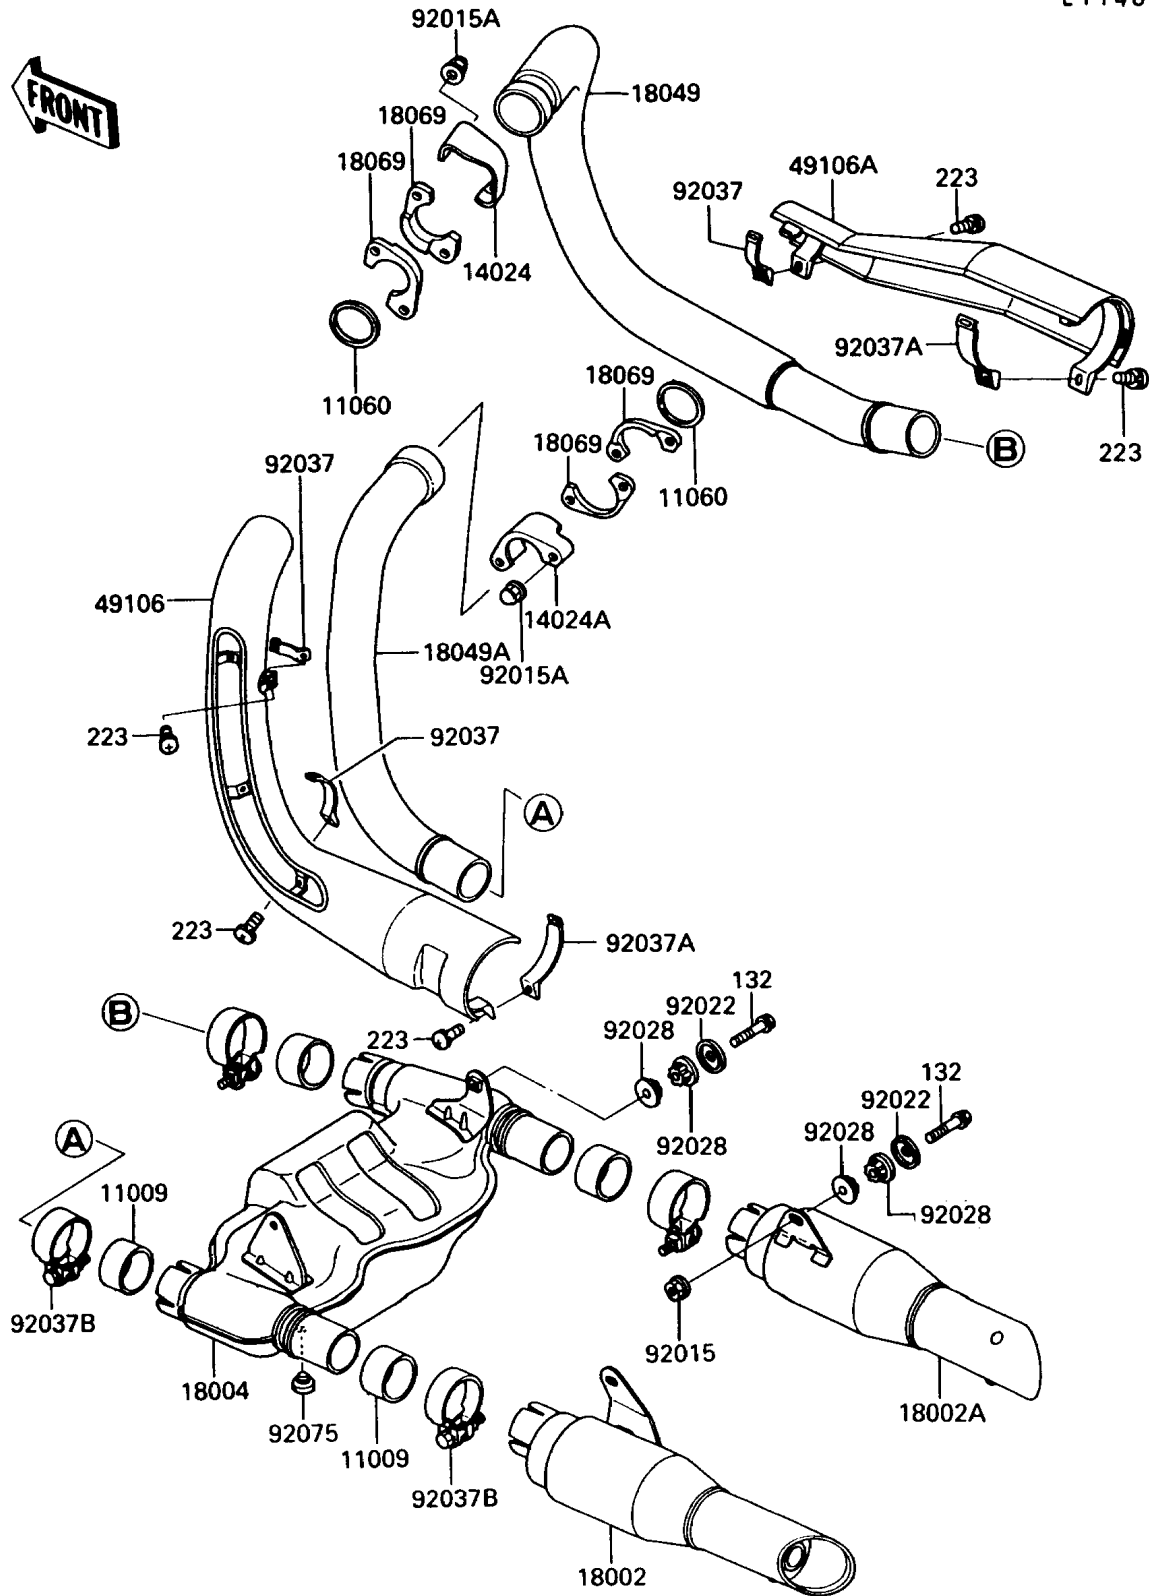

1993 Vulcan 750 PARTS DIAGRAM

Muffler

E1140

1993 Vulcan 750 PARTS LIST

Muffler

ITEM NAME	PART NUMBER	QUANTITY
BOLT-FLANGED-SMALL (Ref # 132)	132E0840	4
SCREW-PAN-WS-CROS (Ref # 223)	223X0620	5
GASKET,EXHAUST PIPE CONNECTING (Ref # 11009)	11009-1666	4
GASKET,EXHAUST PIPE (Ref # 11060)	11060-1119	2
COVER,FR (Ref # 14024)	14024-1091	1
COVER,RR (Ref # 14024A)	14024-1092	1
BODY-COMP-MUFFLER,LH (Ref # 18002)	18002-1701	1
BODY-COMP-MUFFLER,RH (Ref # 18002A)	18002-1702	1
CHAMBER-PREMUFFLER (Ref # 18004)	18004-1055	1
PIPE-EXHAUST,FR (Ref # 18049)	18049-1373	1
PIPE-EXHAUST,RR (Ref # 18049A)	18049-1374	1
HOLDER-EXHAUST PIPE (Ref # 18069)	18069-1061	4
COVER-MUFFLER,LH (Ref # 49106)	49106-1053	1
COVER-MUFFLER,RH (Ref # 49106A)	49106-1054	1
NUT,FLANGED,8MM (Ref # 92015)	92015-1014	2
NUT,CAP,8MM (Ref # 92015A)	92015-1371	4
WASHER,CAP TYPE (Ref # 92022)	92022-1638	4
BUSHING-RUBBER,MUFFLER (Ref # 92028)	92028-1329	8
CLAMP,EXHAUST PIPE COVER (Ref # 92037)	92037-1613	3
CLAMP,MUFFLER COVER (Ref # 92037A)	92037-1615	2
CLAMP,52MM (Ref # 92037B)	92037-1633	4
DAMPER (Ref # 92075)	92075-005	1