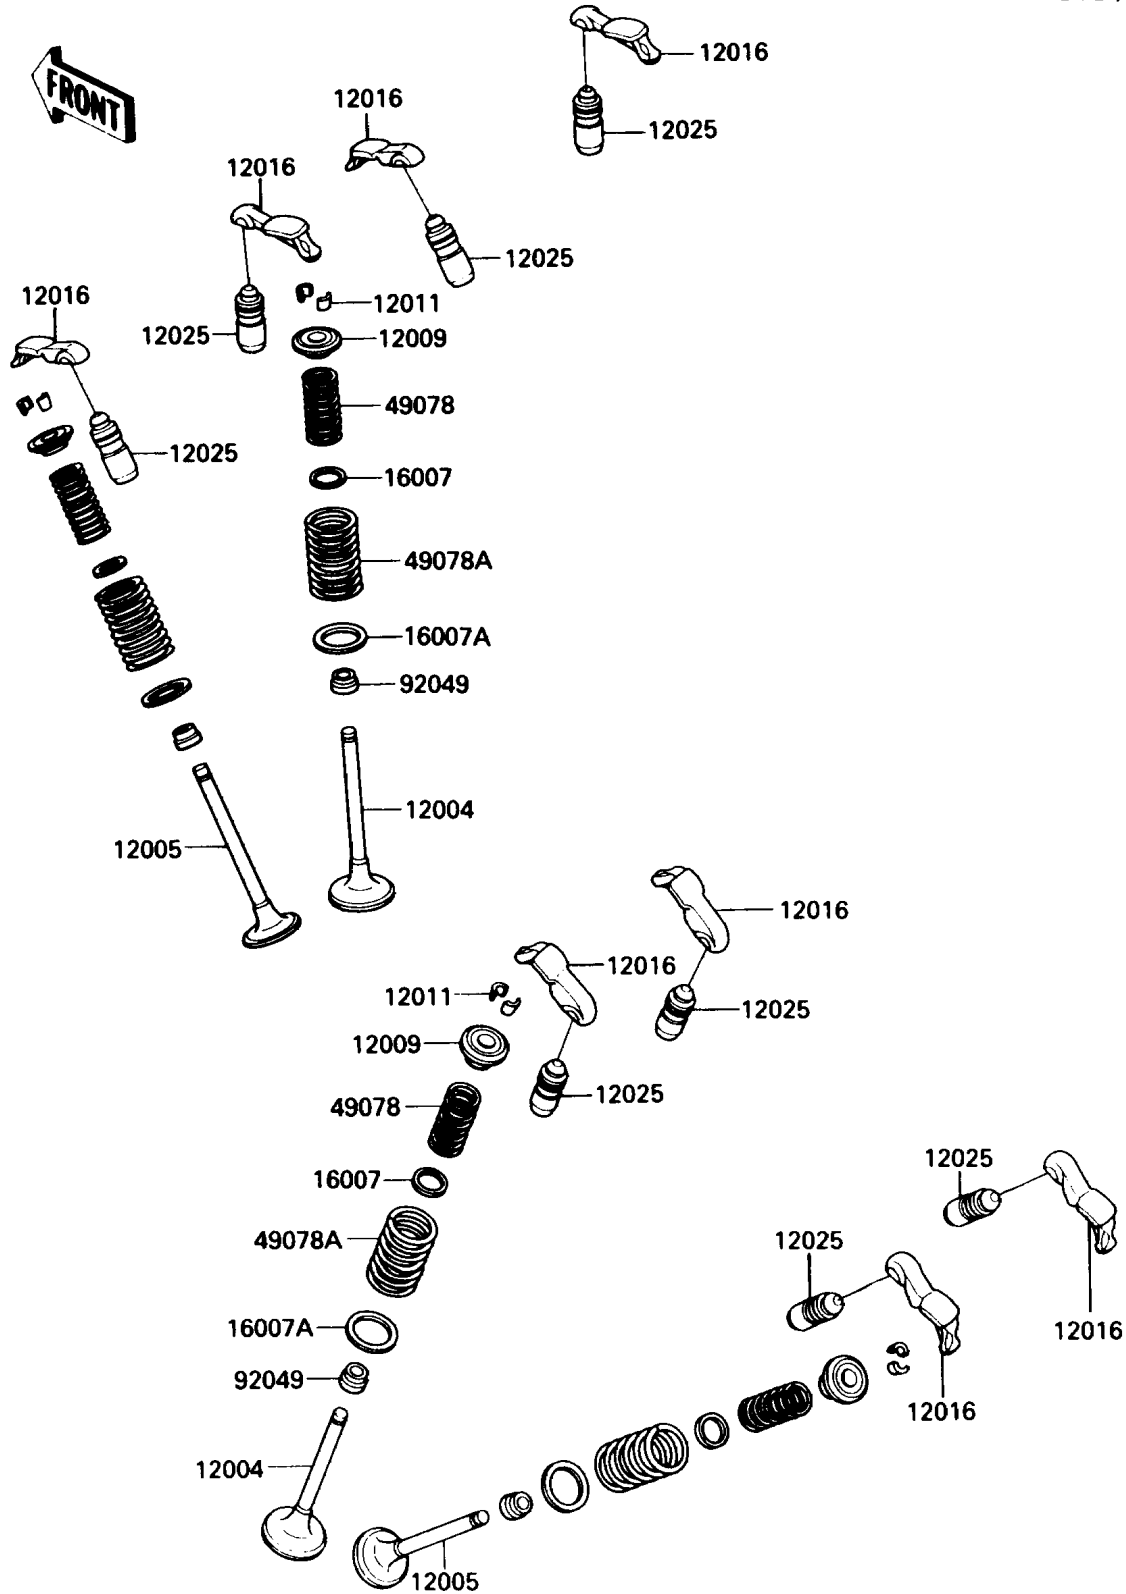

1991 Vulcan 750 PARTS DIAGRAM

Valve

E1210

1991 Vulcan 750 PARTS LIST

Valve

ITEM NAME	PART NUMBER	QUANTITY
VALVE-INTAKE (Ref # 12004)	12004-1061	4
VALVE-EXHAUST (Ref # 12005)	12005-1064	4
RETAINER-VALVE SPRING (Ref # 12009)	12009-1054	8
COLLET (Ref # 12011)	12011-1003	16
ARM-ROCKER (Ref # 12016)	12016-1053	8
ADJUSTER-LASH (Ref # 12025)	12025-1052	8
SEAT-SPRING,12.1X16.2X0.5 (Ref # 16007)	16007-1143	8
SEAT-SPRING,17.5X23.8X0.5 (Ref # 16007A)	16007-1144	8
SPRING-ENGINE VALVE,INNER (Ref # 49078)	49078-1058	8
SPRING-ENGINE VALVE,OUTER (Ref # 49078A)	49078-1059	8
SEAL-OIL,RVC2-5.5X8.5X8.3 (Ref # 92049)	92049-1062	8