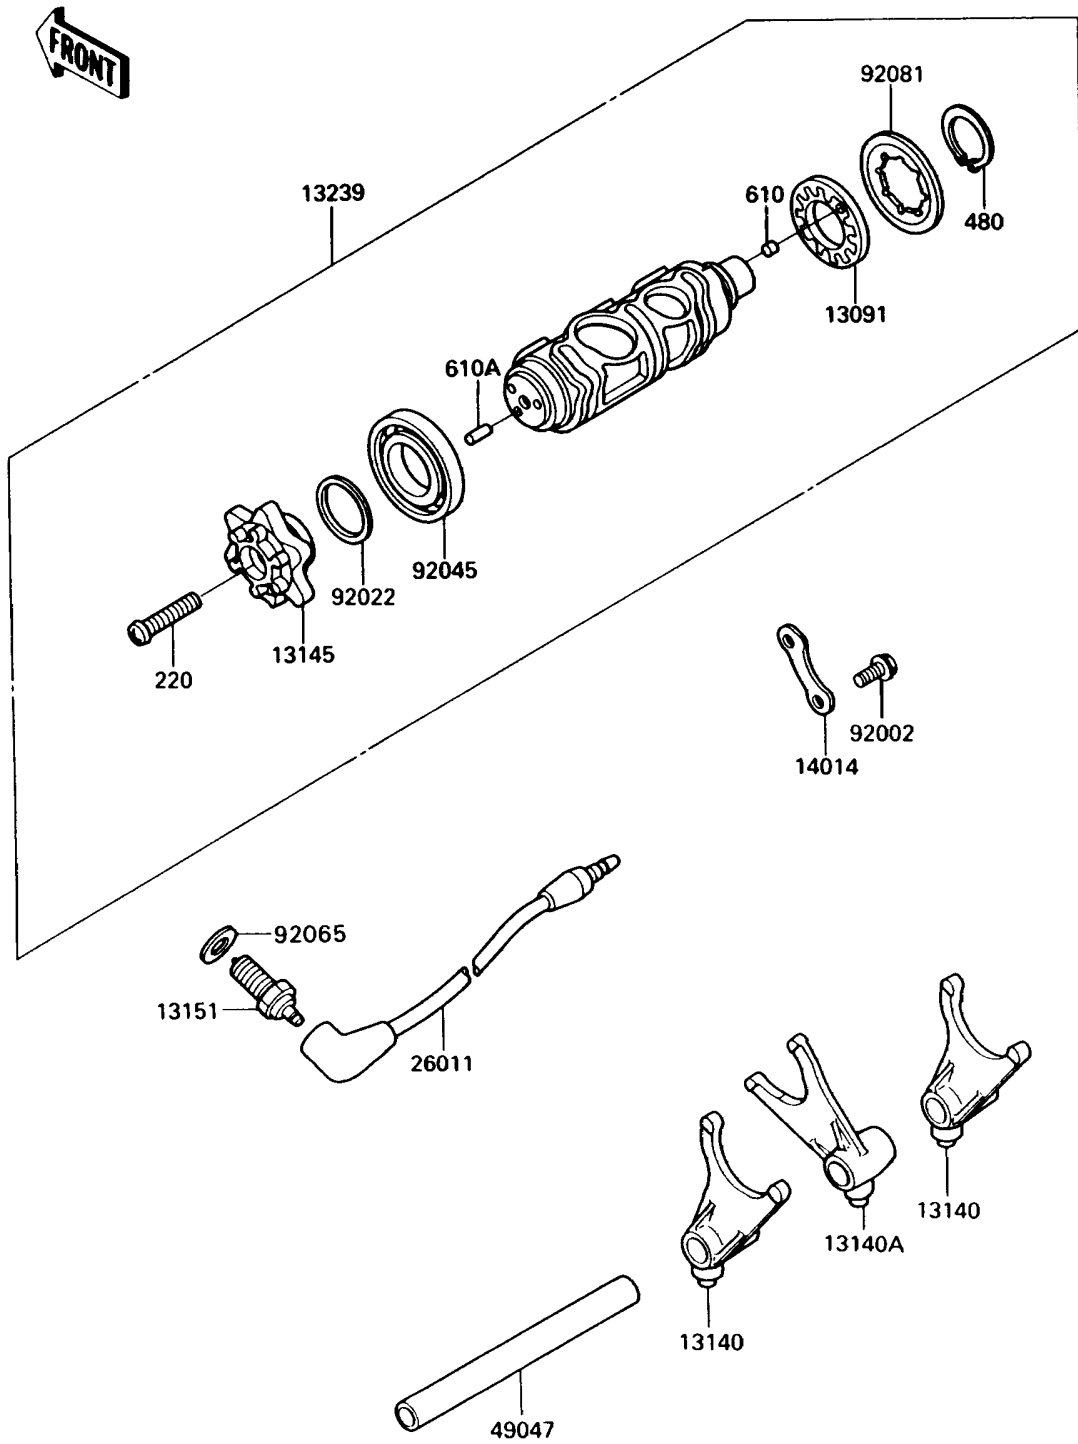

1991 Vulcan 750 PARTS DIAGRAM

Change Drum/Shift Fork

E1362

1991 Vulcan 750 PARTS LIST

Change Drum/Shift Fork

ITEM NAME	PART NUMBER	QUANTITY
-----------	-------------	----------