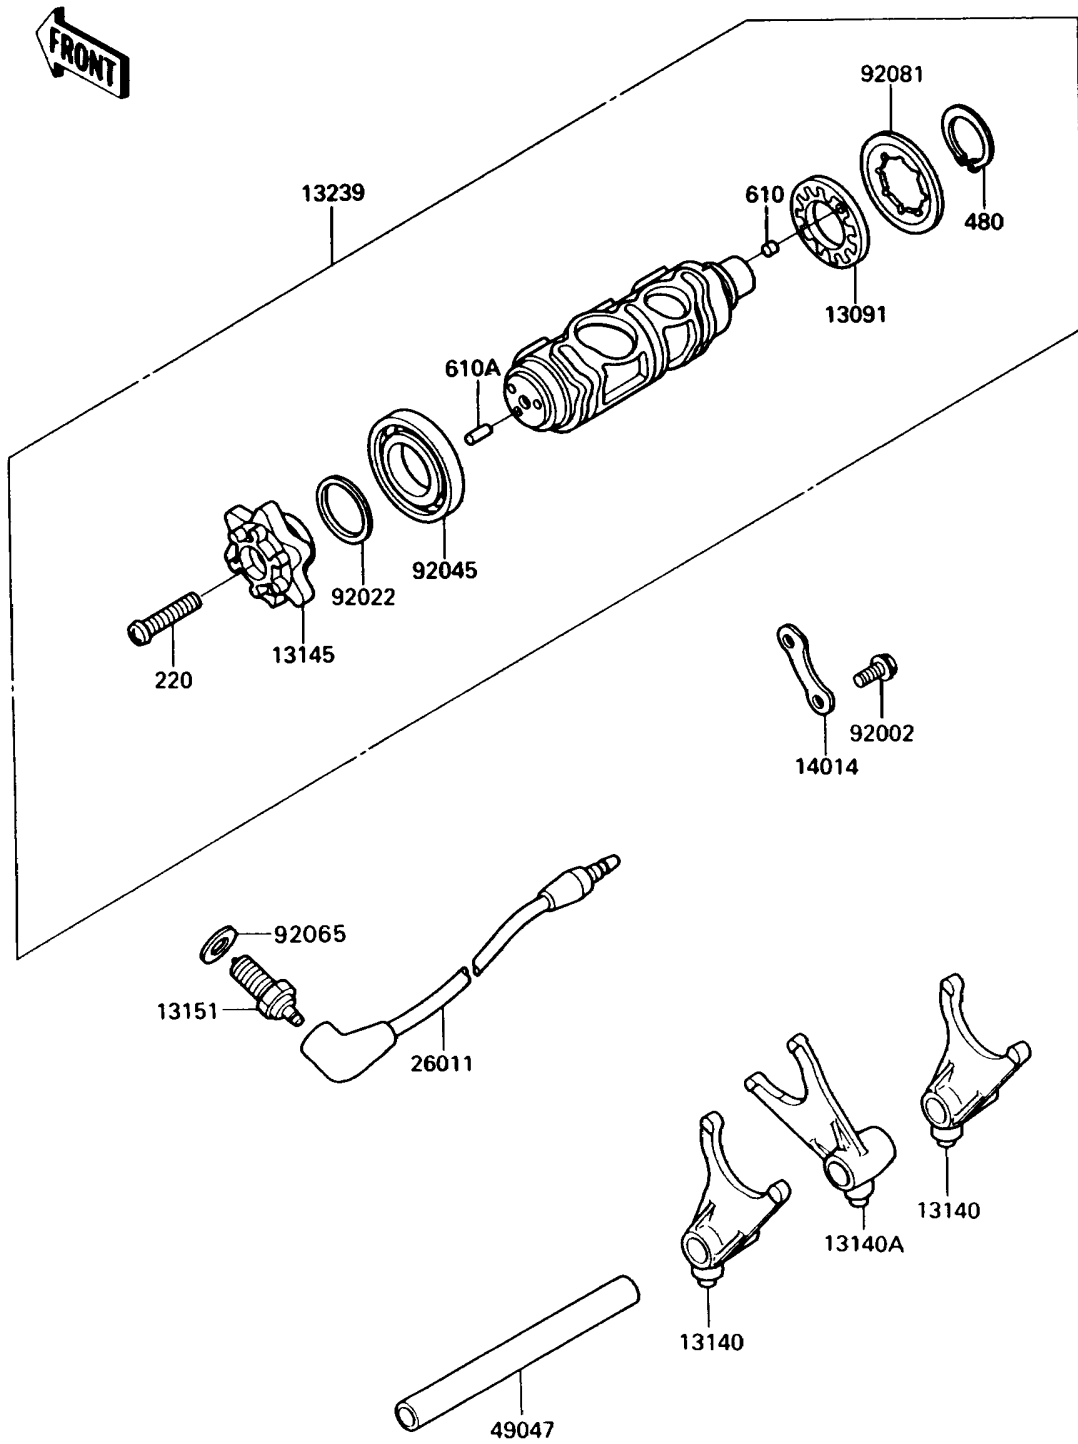

1992 Vulcan 750 PARTS DIAGRAM

Change Drum/Shift Fork

E 1362

1992 Vulcan 750 PARTS LIST

Change Drum/Shift Fork

ITEM NAME	PART NUMBER	QUANTITY
SCREW-PAN-CROS,6X30 (Ref # 220)	220B0630	1
CIRCLIP-TYPE-C,22MM (Ref # 480)	480J2200	1
ROLLER,4X4 (Ref # 610)	610A0404	1
ROLLER,4X10 (Ref # 610A)	610A0410	1
HOLDER,CHANGE DRUM (Ref # 13091)	13091-1389	1
FORK-SHIFT (Ref # 13140)	13140-1126	2
FORK-SHIFT (Ref # 13140A)	13140-1138	1
CAM-CHANGE DRUM (Ref # 13145)	13145-1051	1
SWITCH-COMP,NEUTRAL (Ref # 13151)	13151-1008	1
DRUM-ASSY-CHANGE (Ref # 13239)	13239-1126	1
PLATE-POSITION (Ref # 14014)	14014-1014	1
WIRE-LEAD (Ref # 26011)	26011-1294	1
ROD-SHIFT (Ref # 49047)	49047-1059	1
BOLT,6X12 (Ref # 92002)	92002-1563	2
WASHER,25.3X30X1 (Ref # 92022)	92022-161	1
BEARING-BALL,16005Z (Ref # 92045)	92045-1030	1
GASKET,10.5X16X1,DRAIN PLUG (Ref # 92065)	92065-058	1
SPRING (Ref # 92081)	92081-1895	1