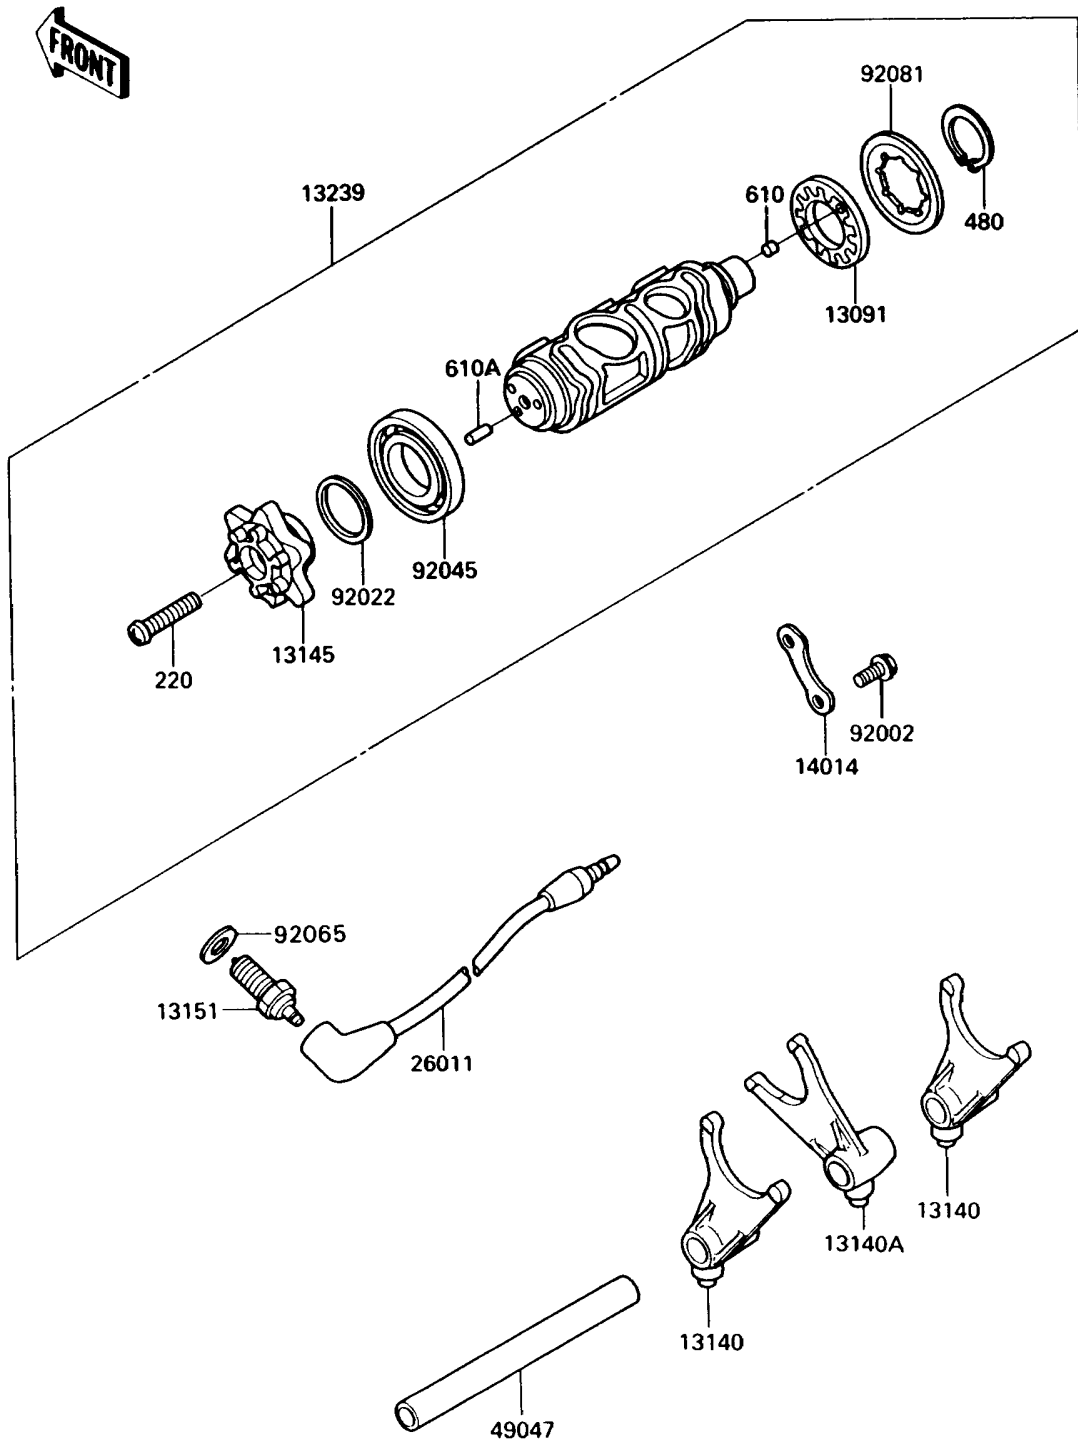

1993 Vulcan 750 PARTS DIAGRAM

Change Drum/Shift Fork

E 1362

1993 Vulcan 750 PARTS LIST

Change Drum/Shift Fork

ITEM NAME	PART NUMBER	QUANTITY
SCREW-PAN-CROS,6X30 (Ref # 220)	220B0630	1
CIRCLIP-TYPE-C,22MM (Ref # 480)	480J2200	1
ROLLER,4X4 (Ref # 610)	610A0404	1
ROLLER,4X10 (Ref # 610A)	610A0410	1
HOLDER,CHANGE DRUM (Ref # 13091)	13091-1389	1
FORK-SHIFT (Ref # 13140)	13140-1126	2
FORK-SHIFT (Ref # 13140A)	13140-1138	1
CAM-CHANGE DRUM (Ref # 13145)	13145-1051	1
SWITCH-COMP,NEUTRAL (Ref # 13151)	13151-1008	1
DRUM-ASSY-CHANGE (Ref # 13239)	13239-1126	1
PLATE-POSITION (Ref # 14014)	14014-1014	1
WIRE-LEAD (Ref # 26011)	26011-1294	1
ROD-SHIFT (Ref # 49047)	49047-1059	1
BOLT,6X12 (Ref # 92002)	92002-1563	2
WASHER,25.3X30X1 (Ref # 92022)	92022-161	1
BEARING-BALL,16005Z (Ref # 92045)	92045-1030	1
GASKET,10.5X16X1,DRAIN PLUG (Ref # 92065)	92065-058	1
SPRING (Ref # 92081)	92081-1895	1