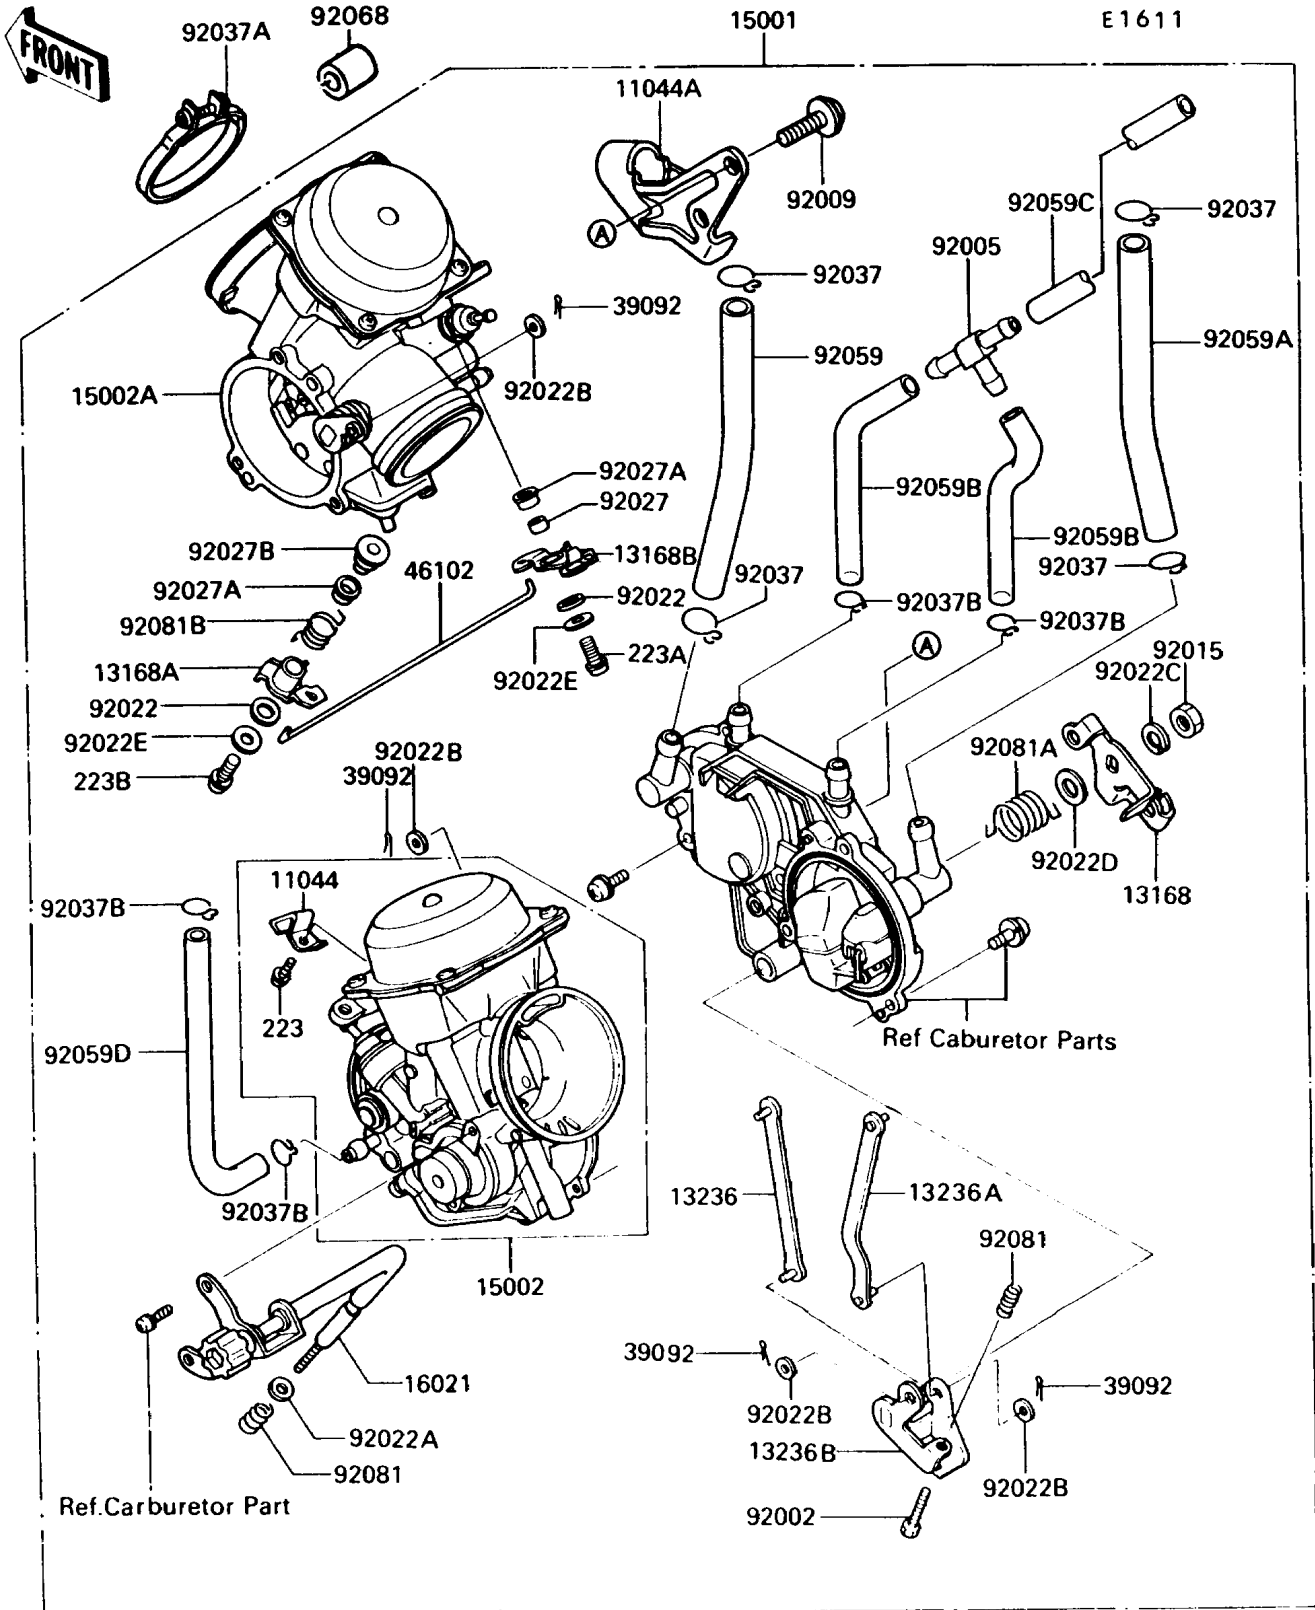

1990 Vulcan 750 PARTS DIAGRAM

Carburetor