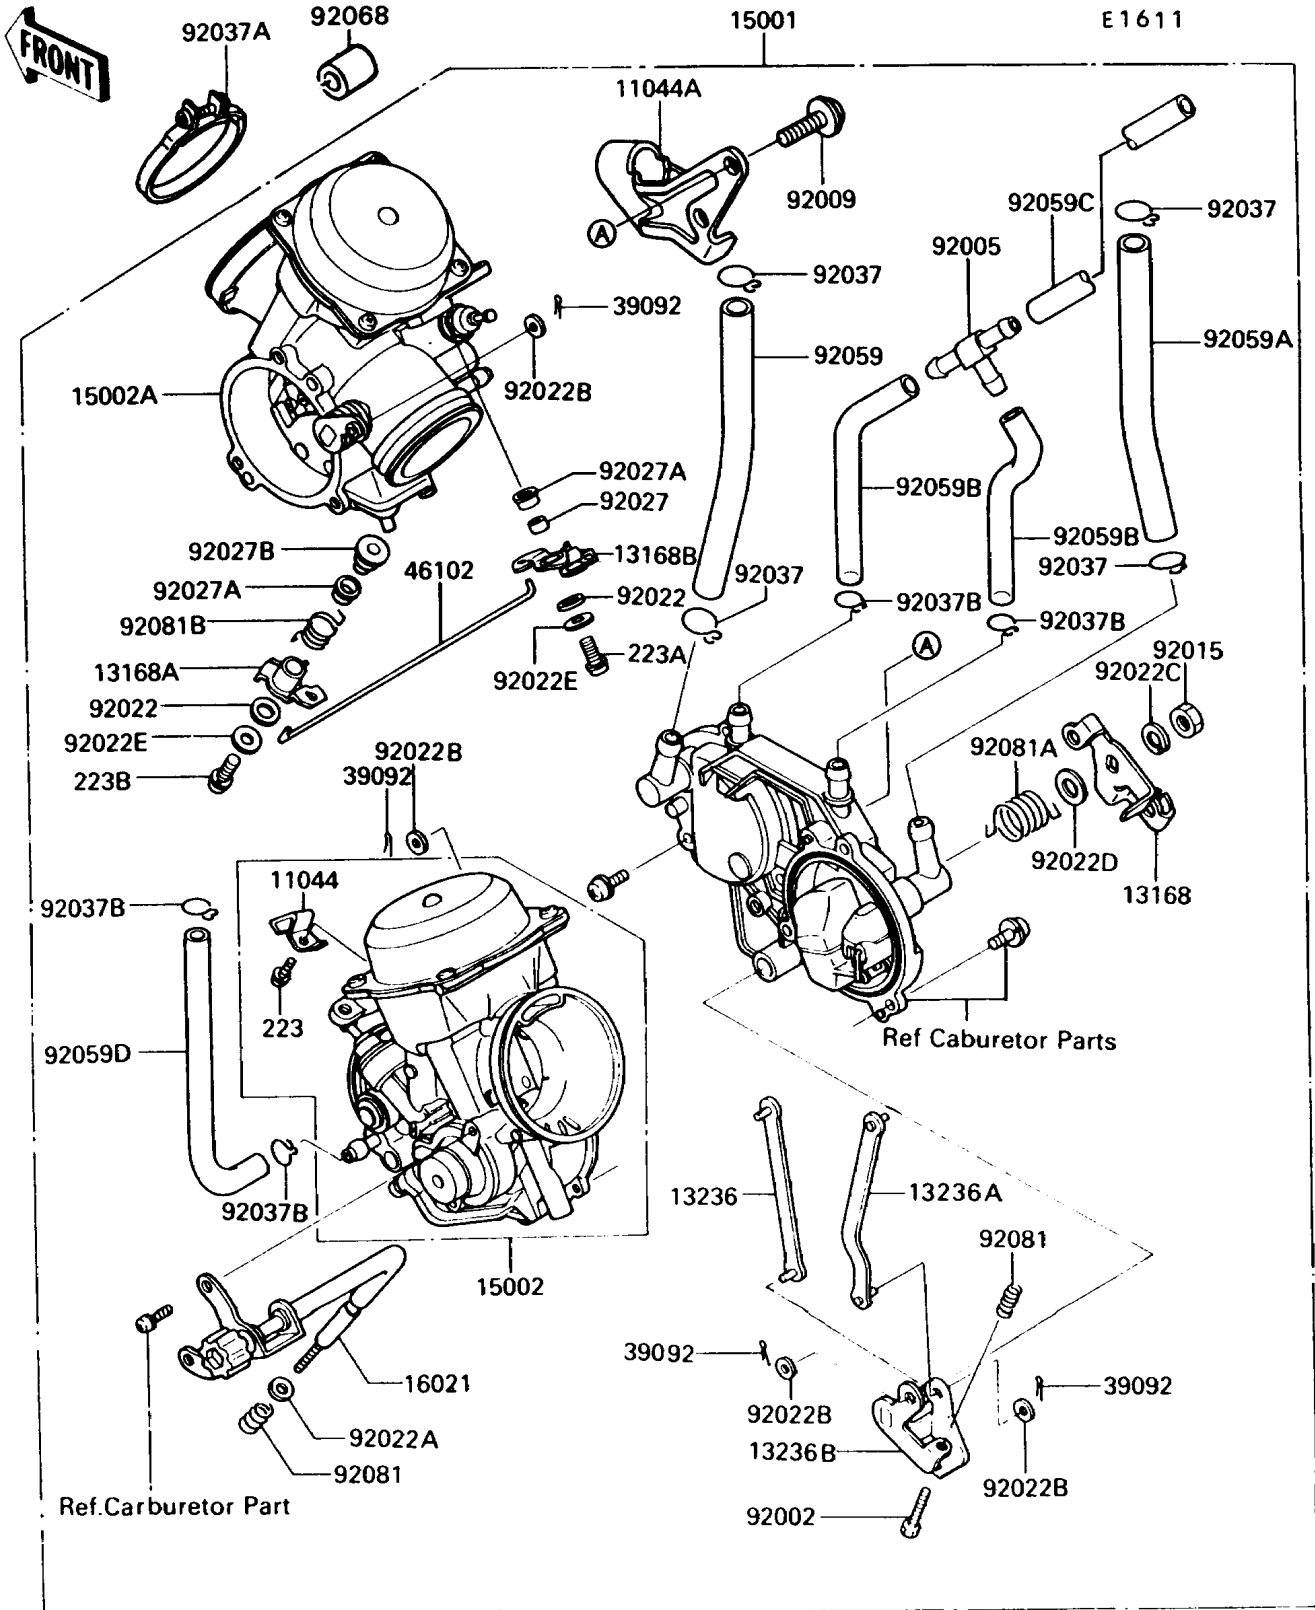

1990 Vulcan 750 PARTS DIAGRAM

Carburetor

1990 Vulcan 750 PARTS LIST

Carburetor

ITEM NAME	PART NUMBER	QUANTITY
BRACKET (Ref # 11044)	11044-1152	1
BRACKET,THROTTLE CABLE (Ref # 11044A)	11044-1351	1
LEVER,THROTTLE (Ref # 13168)	13168-1262	1
LEVER,PLUNGER,FR (Ref # 13168A)	13168-1275	1
LEVER,PLUNGER,RR (Ref # 13168B)	13168-1276	1
LEVER-COMP,FR (Ref # 13236)	13236-1130	1
LEVER-COMP,RR (Ref # 13236A)	13236-1131	1
LEVER-COMP,THROTTLE (Ref # 13236B)	13236-1132	1
CARBURETOR-ASSY (Ref # 15001)	15001-1306	1
CARBURETOR,FR (Ref # 15002)	15002-1394	1
CARBURETOR,RR (Ref # 15002A)	15002-1395	1
SCREW-THROTTLE STOP (Ref # 16021)	16021-1112	1
PIN-HAIR (Ref # 39092)	39092-1051	4
ROD,STARTER (Ref # 46102)	46102-1141	1
BOLT,THROTTLE ADJUST (Ref # 92002)	92002-1556	1
FITTING,T-TYPE (Ref # 92005)	92005-1135	1
SCREW,5X10 (Ref # 92009)	92009-1365	1
NUT,LOCK (Ref # 92015)	92015-1526	1
WASHER,6.1X11X0.8,POLYACETAL (Ref # 92022)	92022-1199	2
WASHER,PLAIN,STOP SPRING (Ref # 92022A)	92022-1480	1
WASHER,3.1X8X0.5,POLYACETAL (Ref # 92022B)	92022-1676	4
WASHER,SPRING (Ref # 92022C)	92022-1708	1
WASHER,8X16X1.1 (Ref # 92022D)	92022-1709	1
WASHER,4X10X1.5 (Ref # 92022E)	92022-1721	2
COLLAR (Ref # 92027)	92027-1917	1
COLLAR (Ref # 92027A)	92027-1918	2
COLLAR (Ref # 92027B)	92027-1919	1
CLAMP,FUEL HOSE (Ref # 92037)	92037-1158	4
CLAMP (Ref # 92037A)	92037-1637	2

1990 Vulcan 750 PARTS LIST

Carburetor

ITEM NAME	PART NUMBER	QUANTITY
CLAMP,TUBE (Ref # 92037B)	92037-1682	4
TUBE,FUEL,7.3X12.5X200 (Ref # 92059)	92059-1029	1
TUBE,7.3X12.5X260 (Ref # 92059A)	92059-1492	1
TUBE,7X11X55 (Ref # 92059B)	92059-1612	2
TUBE,7X11X260 (Ref # 92059C)	92059-1613	1
TUBE,5.3X10.5X100 (Ref # 92059D)	92059-1623	1
SPRING,THROTTLE STOP SCREW (Ref # 92081)	92081-1617	2
SPRING,THROTTLE LEVER (Ref # 92081A)	92081-1841	1
SCREW-PAN-WS-CROS (Ref # 223)	223D0408	1
SCREW-PAN-WS-CROS (Ref # 223A)	223D0414	1
SCREW-PAN-WS-CROS (Ref # 223B)	223D0420	1
SPRING,PLUNGER LEVER (Ref # 92081B)	92081-1842	1
PLUG,12X25 (Ref # 92068)	92068-006	1