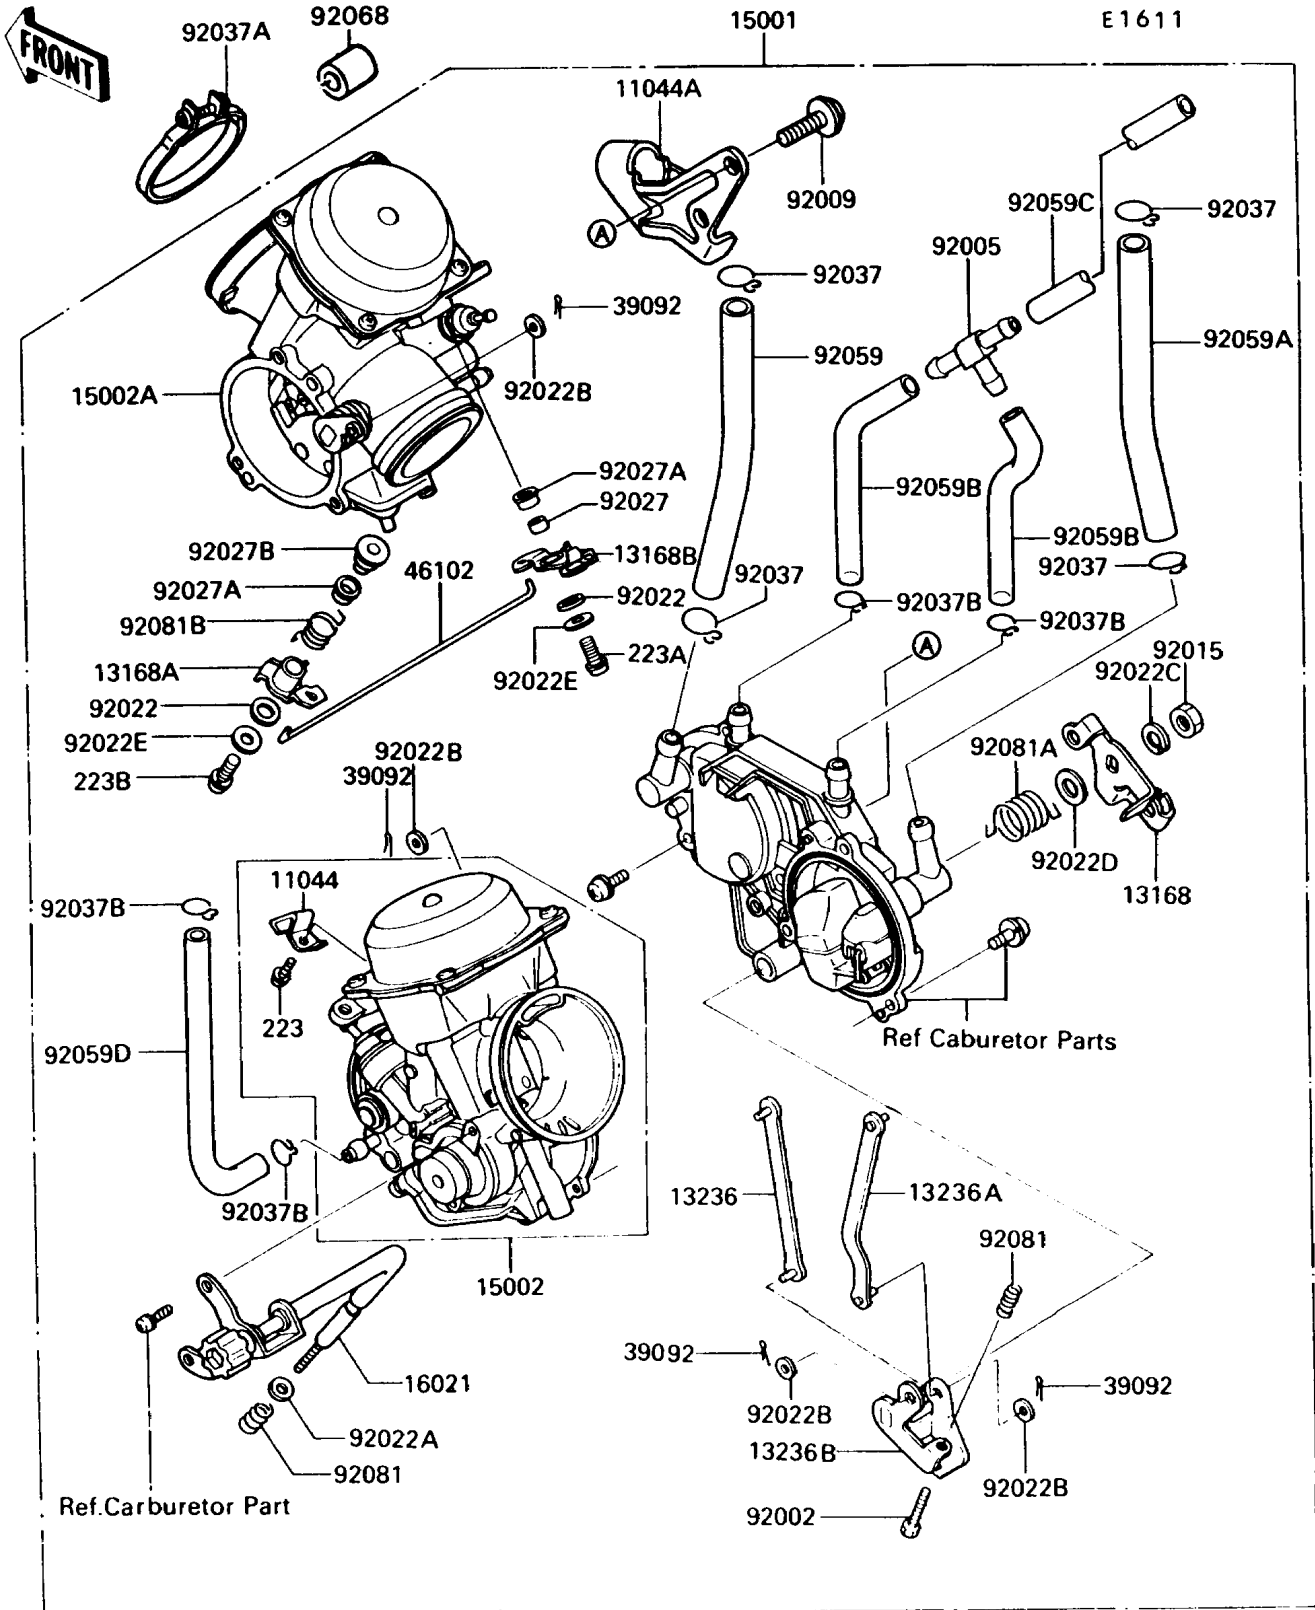

1992 Vulcan 750 PARTS DIAGRAM

Carburetor

1992 Vulcan 750 PARTS LIST

Carburetor

ITEM NAME	PART NUMBER	QUANTITY
BRACKET (Ref # 11044)	11044-1152	1
BRACKET,THROTTLE CABLE (Ref # 11044A)	11044-1351	1
LEVER,THROTTLE (Ref # 13168)	13168-1262	1
LEVER,PLUNGER,FR (Ref # 13168A)	13168-1275	1
LEVER,PLUNGER,RR (Ref # 13168B)	13168-1276	1
LEVER-COMP,FR (Ref # 13236)	13236-1130	1
LEVER-COMP,RR (Ref # 13236A)	13236-1131	1
LEVER-COMP,THROTTLE (Ref # 13236B)	13236-1132	1
CARBURETOR-ASSY (Ref # 15001)	15001-1306	1
CARBURETOR,FR (Ref # 15002)	15002-1394	1
CARBURETOR,RR (Ref # 15002A)	15002-1395	1
SCREW-THROTTLE STOP (Ref # 16021)	16021-1112	1
PIN-HAIR (Ref # 39092)	39092-1051	4
ROD,STARTER (Ref # 46102)	46102-1141	1
BOLT,THROTTLE ADJUST (Ref # 92002)	92002-1556	1
FITTING,T-TYPE (Ref # 92005)	92005-1135	1
SCREW,5X10 (Ref # 92009)	92009-1365	1
NUT,LOCK (Ref # 92015)	92015-1526	1
WASHER,6.1X11X0.8,POLYACETAL (Ref # 92022)	92022-1199	2
WASHER,PLAIN,STOP SPRING (Ref # 92022A)	92022-1480	1
WASHER,3.1X8X0.5,POLYACETAL (Ref # 92022B)	92022-1676	4
WASHER,SPRING (Ref # 92022C)	92022-1708	1
WASHER,8X16X1.1 (Ref # 92022D)	92022-1709	1
WASHER,4X10X1.5 (Ref # 92022E)	92022-1721	2
COLLAR (Ref # 92027)	92027-1917	1
COLLAR (Ref # 92027A)	92027-1918	2
COLLAR (Ref # 92027B)	92027-1919	1
CLAMP,FUEL HOSE (Ref # 92037)	92037-1158	4
CLAMP (Ref # 92037A)	92037-1637	2

1992 Vulcan 750 PARTS LIST

Carburetor

ITEM NAME	PART NUMBER	QUANTITY
CLAMP,TUBE (Ref # 92037B)	92037-1682	4
TUBE,FUEL,7.3X12.5X200 (Ref # 92059)	92059-1029	1
TUBE,7.3X12.5X260 (Ref # 92059A)	92059-1492	1
TUBE,7X11X55 (Ref # 92059B)	92059-1612	2
TUBE,7X11X260 (Ref # 92059C)	92059-1613	1
TUBE,5.3X10.5X100 (Ref # 92059D)	92059-1623	1
SPRING,THROTTLE STOP SCREW (Ref # 92081)	92081-1617	2
SPRING,THROTTLE LEVER (Ref # 92081A)	92081-1841	1
SCREW-PAN-WS-CROS (Ref # 223)	223D0408	1
SCREW-PAN-WS-CROS (Ref # 223A)	223D0414	1
SCREW-PAN-WS-CROS (Ref # 223B)	223D0420	1
SPRING,PLUNGER LEVER (Ref # 92081B)	92081-1842	1
PLUG,12X25 (Ref # 92068)	92068-006	1