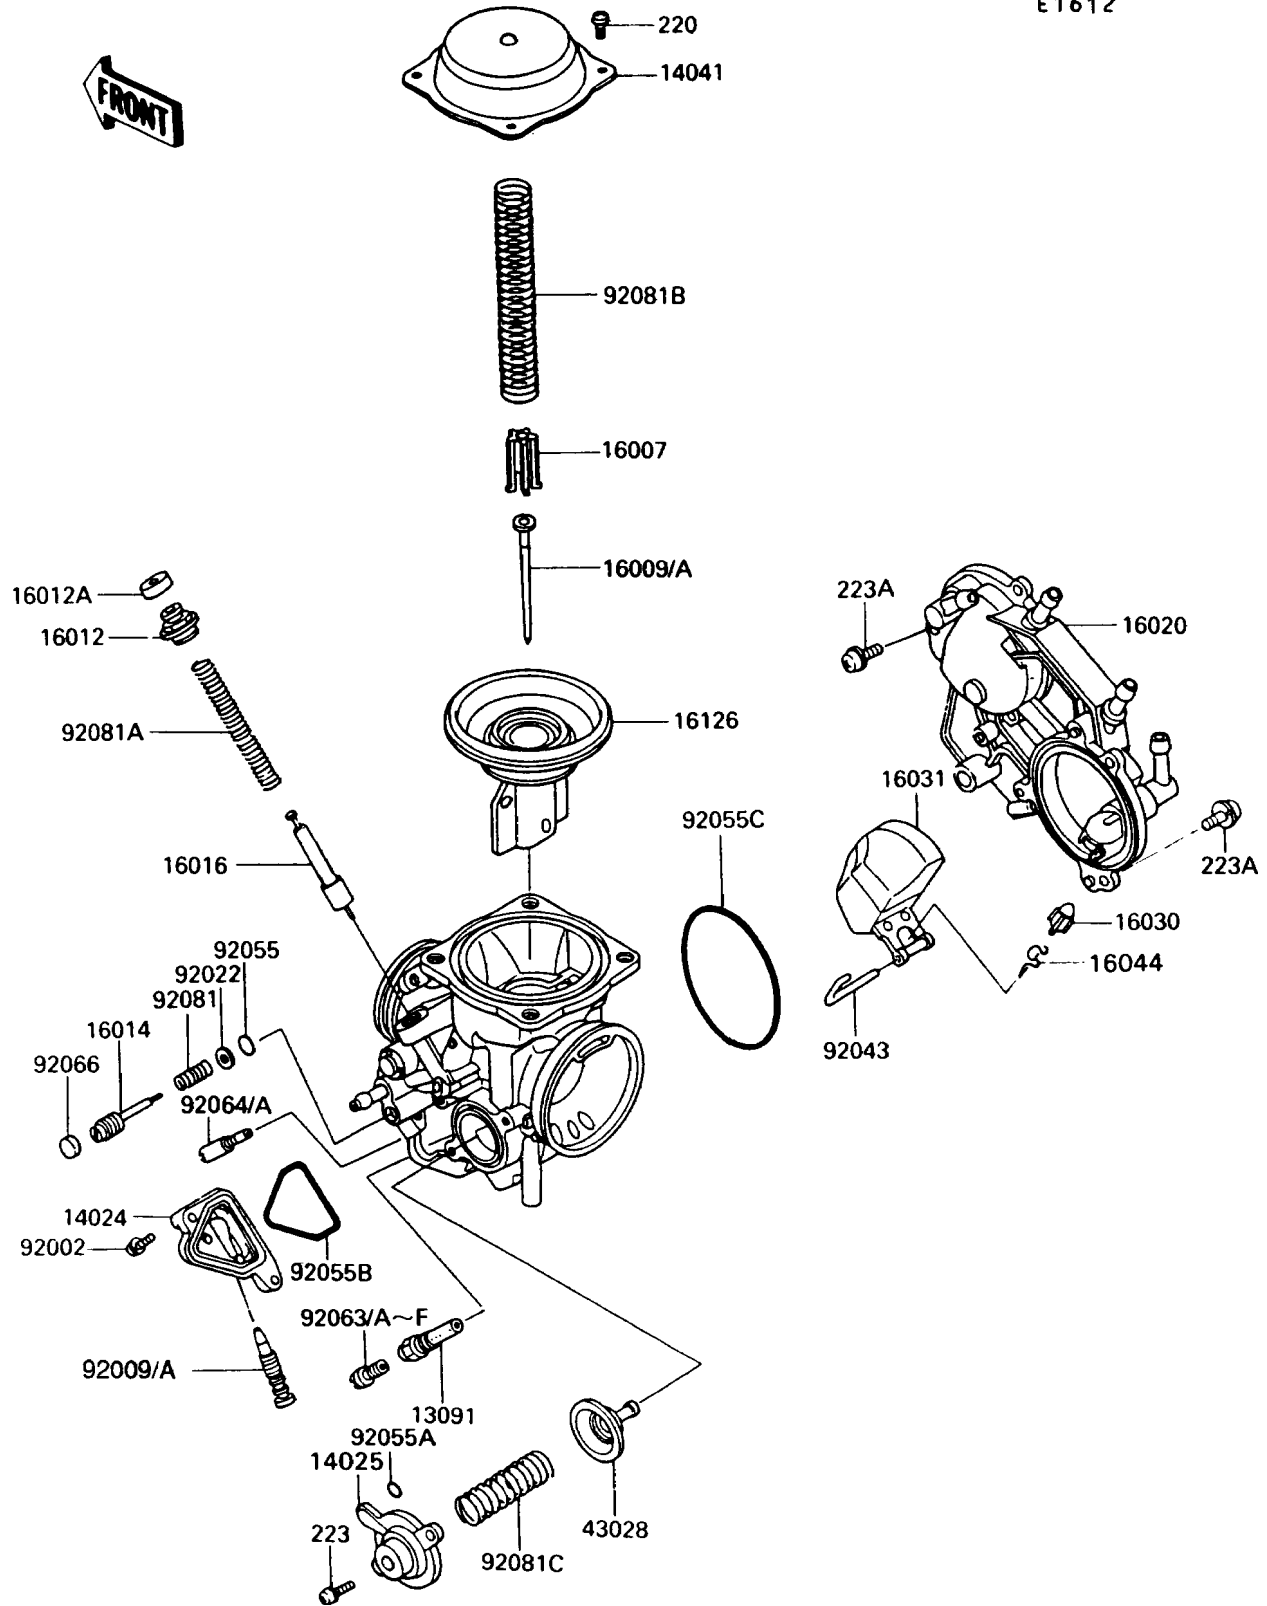

1992 Vulcan 750 PARTS DIAGRAM

Carburetor Parts

E1612