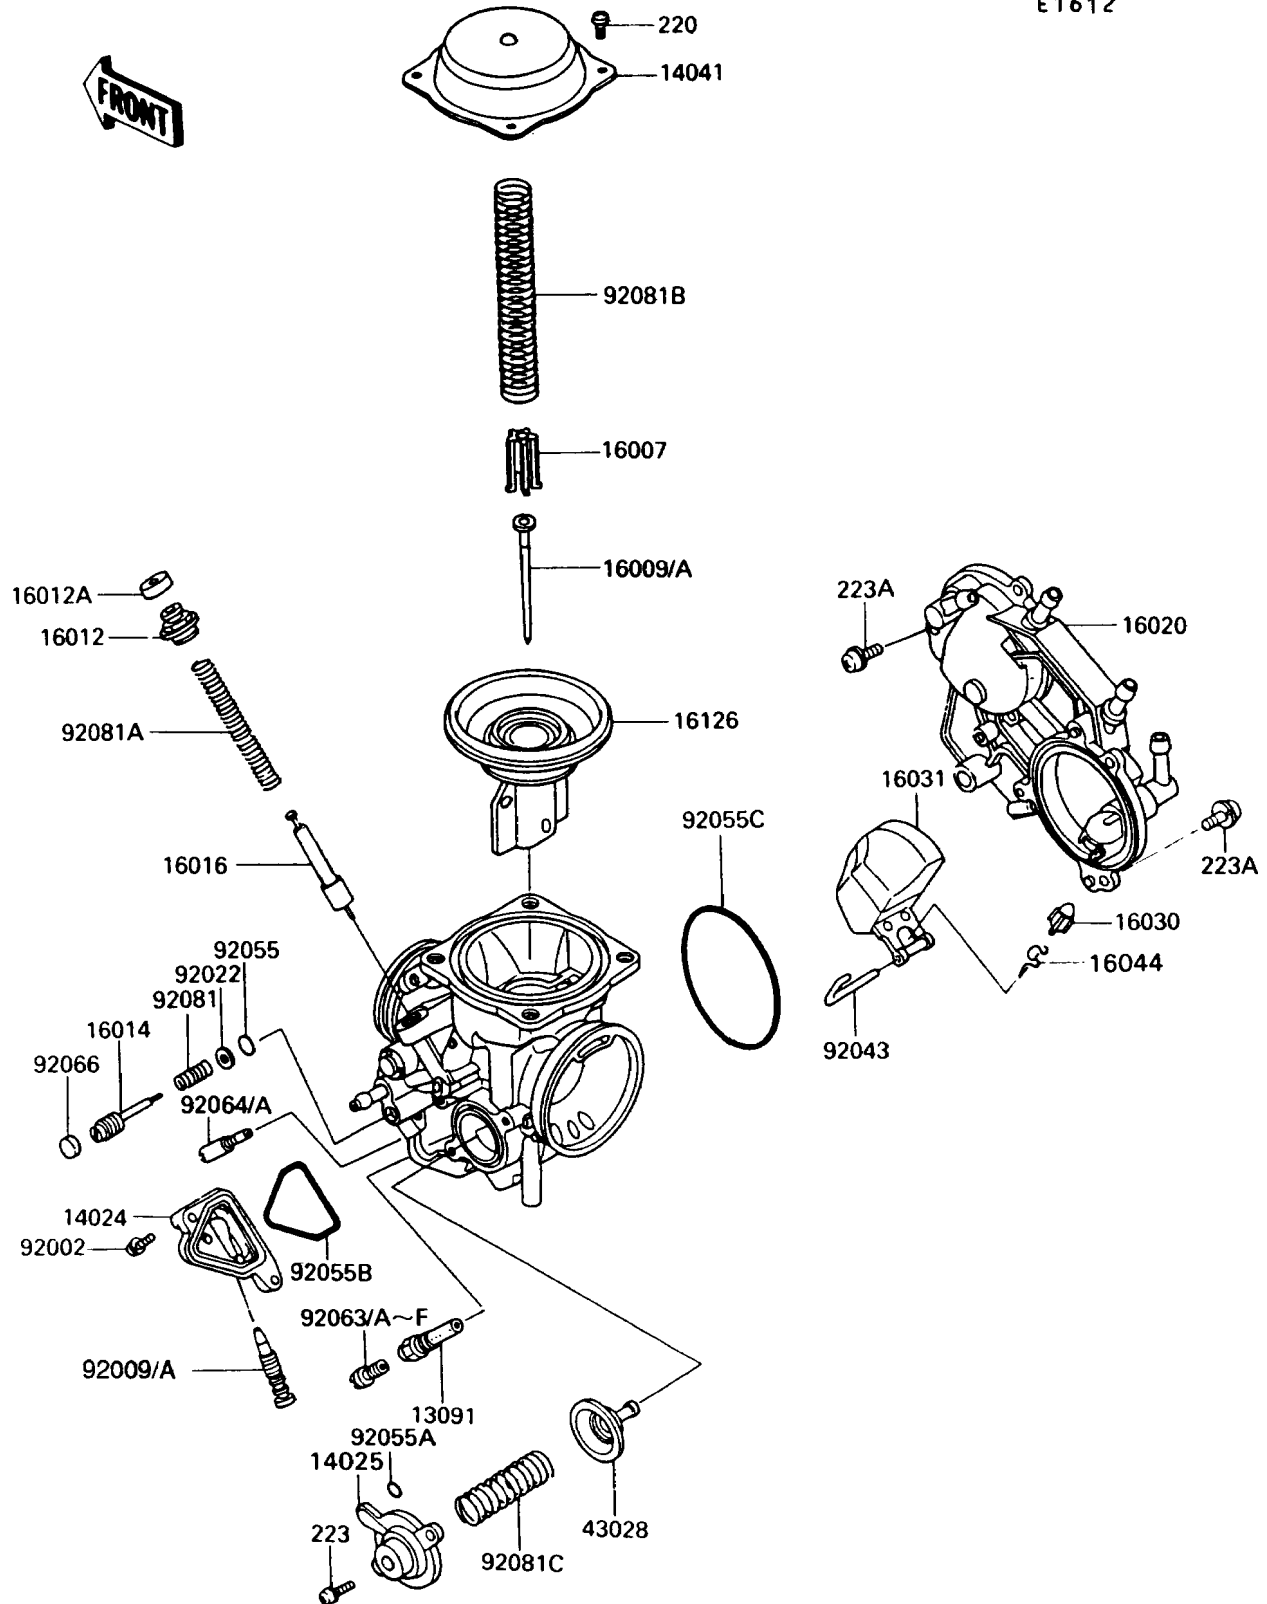

1993 Vulcan 750 PARTS DIAGRAM

Carburetor Parts

E1612