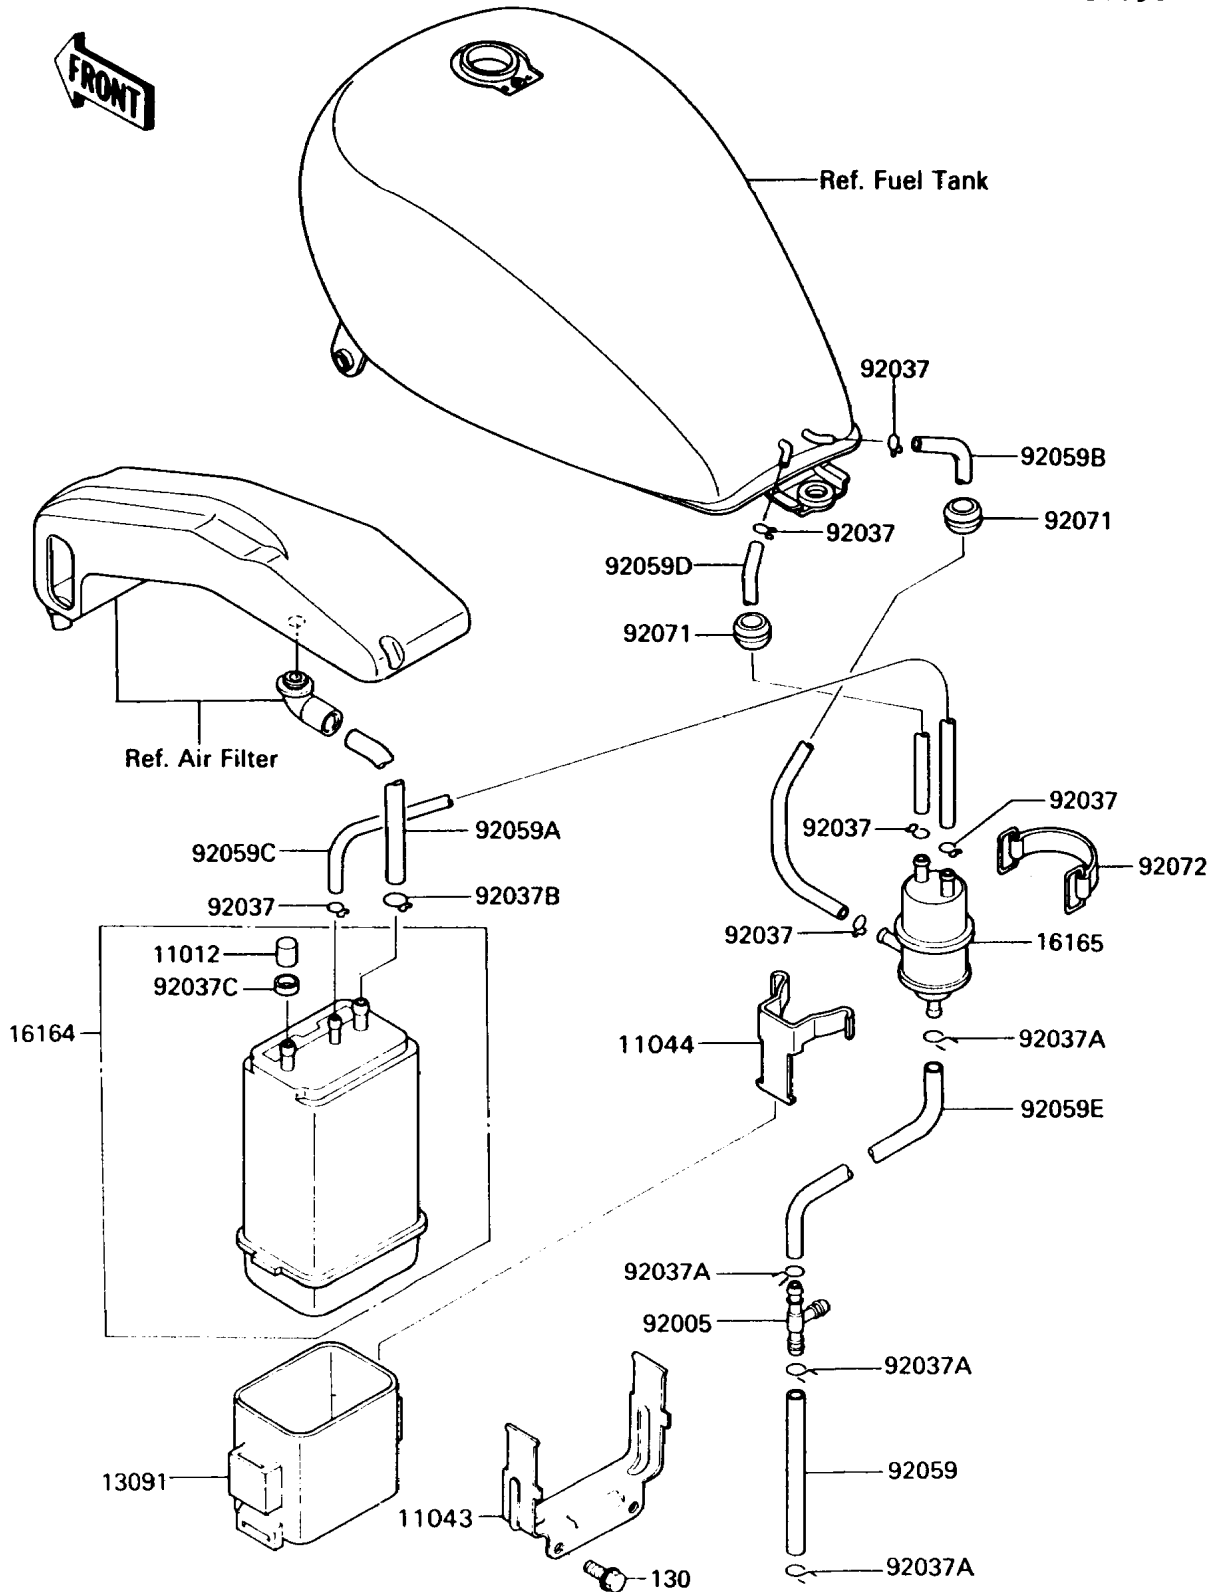

1992 Vulcan 750 PARTS DIAGRAM

Canister

E1650

1992 Vulcan 750 PARTS LIST

Canister

ITEM NAME	PART NUMBER	QUANTITY
BOLT-FLANGED,6X12 (Ref # 130)	130C0612	2
CAP,CANISTER (Ref # 11012)	11012-1388	1
BRACKET,CANISTER (Ref # 11043)	11043-1168	1
BRACKET,CANISTER (Ref # 11044)	11044-1056	1
HOLDER,CANISTER (Ref # 13091)	13091-1343	1
CANISTER (Ref # 16164)	16164-1054	1
SEPARATOR (Ref # 16165)	16165-1001	1
FITTING,TUBE,T-TYPE (Ref # 92005)	92005-1017	1
CLAMP,TUBE (Ref # 92037)	92037-010	6
CLAMP,TUBE (Ref # 92037A)	92037-072	4
CLAMP,HOSE (Ref # 92037B)	92037-1104	1
CLAMP,CANISTER (Ref # 92037C)	92037-1512	1
TUBE,4X9X110 (Ref # 92059)	92059-1131	1
TUBE,7X12X540,GREEN (Ref # 92059A)	92059-1415	1
TUBE,5X8X470,RED (Ref # 92059B)	92059-1564	1
TUBE,5X8X230,BLUE (Ref # 92059C)	92059-1566	1
TUBE,5X8X400,BLUE (Ref # 92059D)	92059-1567	1
TUBE,4X9X420,WHITE (Ref # 92059E)	92059-1568	1
GROMMET,10MM (Ref # 92071)	92071-019	2
BAND,L=50 (Ref # 92072)	92072-066	1