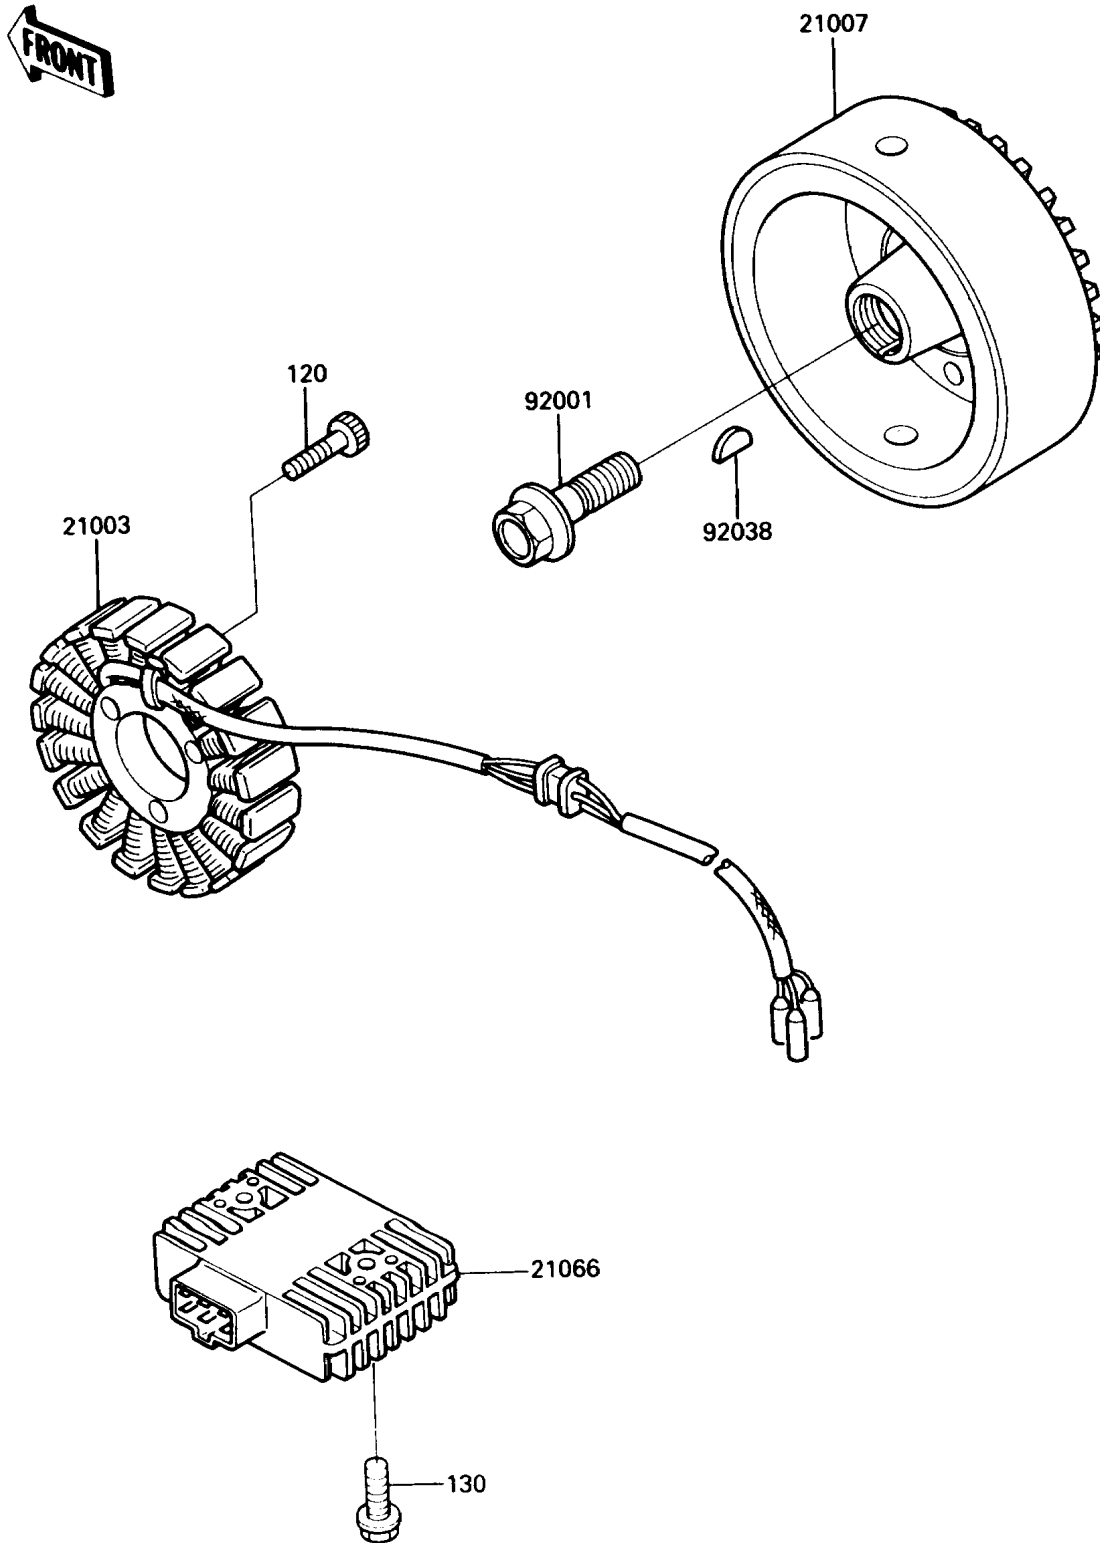

1990 Vulcan 750 PARTS DIAGRAM

Generator

E1810

1990 Vulcan 750 PARTS LIST

Generator

ITEM NAME	PART NUMBER	QUANTITY
BOLT-SOCKET,6X35 (Ref # 120)	120P0635	3
BOLT-FLANGED,6X20 (Ref # 130)	130B0620	2
STATOR (Ref # 21003)	21003-1118	1
ROTOR (Ref # 21007)	21007-1127	1
REGULATOR-VOLTAGE (Ref # 21066)	21066-1055	1
BOLT,FLANGED,12X40 (Ref # 92001)	92001-1146	1
KEY,WOODRUFF (Ref # 92038)	92038-001	1