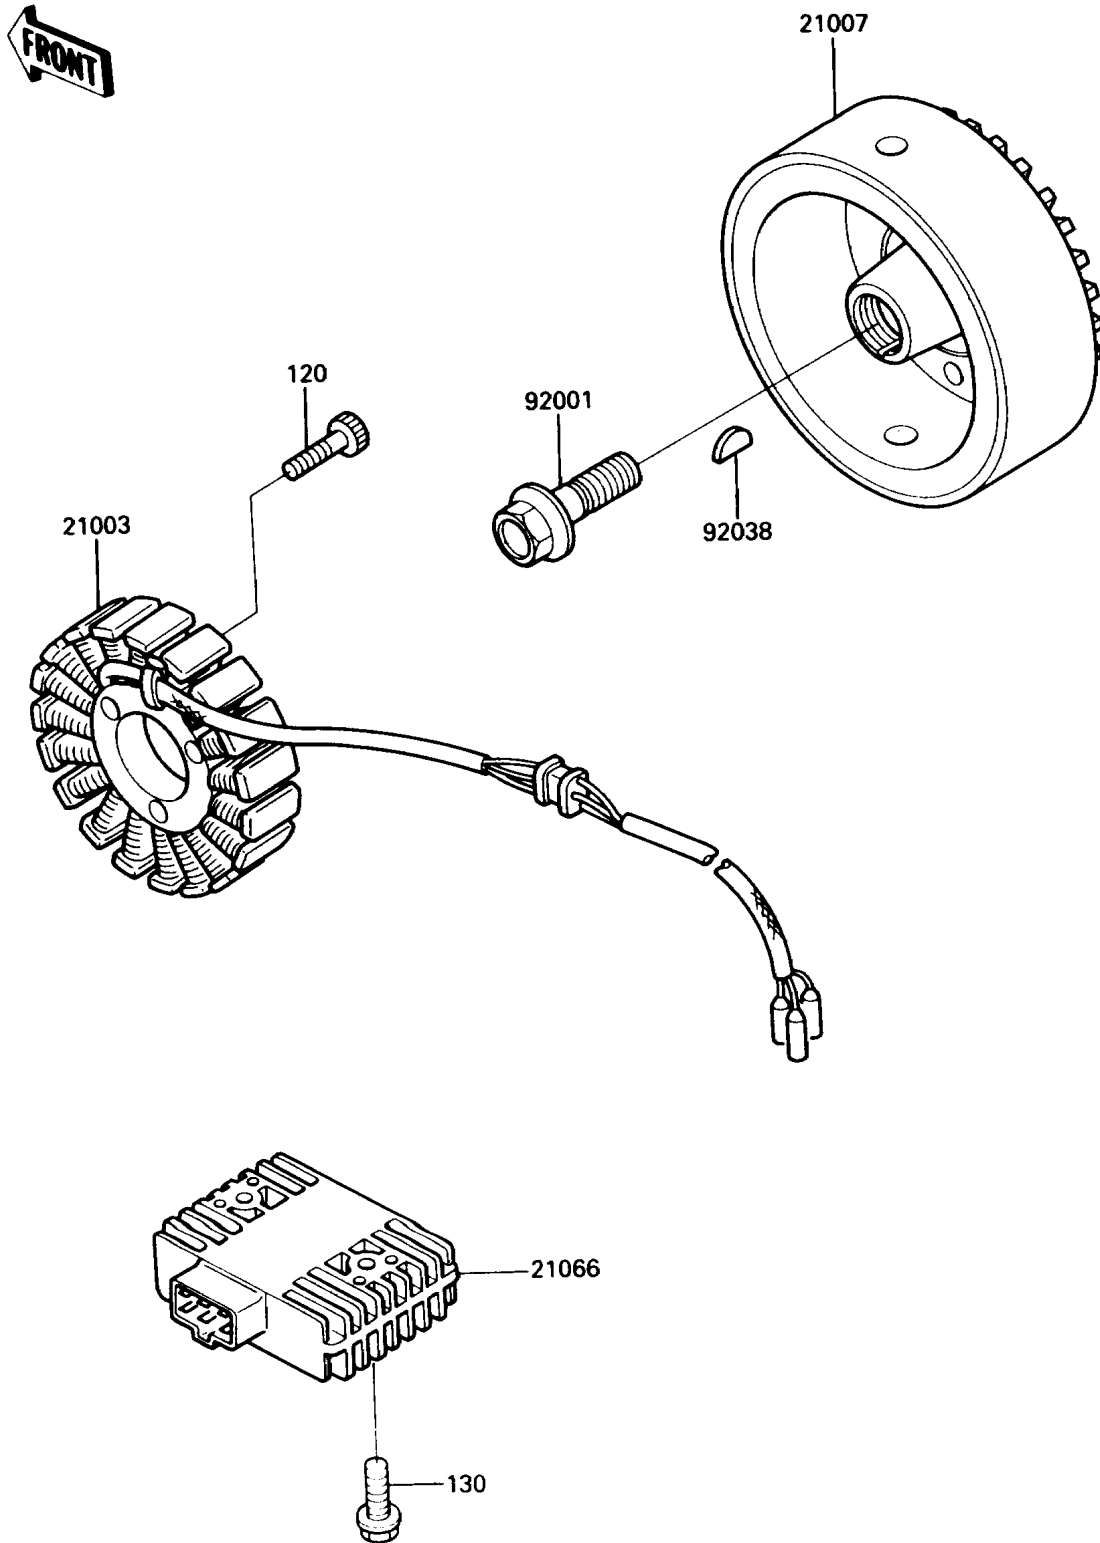

# 1991 Vulcan 750 PARTS DIAGRAM

Generator

E1810

# 1991 Vulcan 750 PARTS LIST

## Generator

ITEM NAME	PART NUMBER	QUANTITY
BOLT-SOCKET,6X35 (Ref # 120)	120P0635	3
BOLT-FLANGED,6X20 (Ref # 130)	130B0620	2
STATOR (Ref # 21003)	21003-1118	1
ROTOR (Ref # 21007)	21007-1127	1
REGULATOR-VOLTAGE (Ref # 21066)	21066-1055	1
BOLT,FLANGED,12X40 (Ref # 92001)	92001-1146	1
KEY,WOODRUFF (Ref # 92038)	92038-001	1