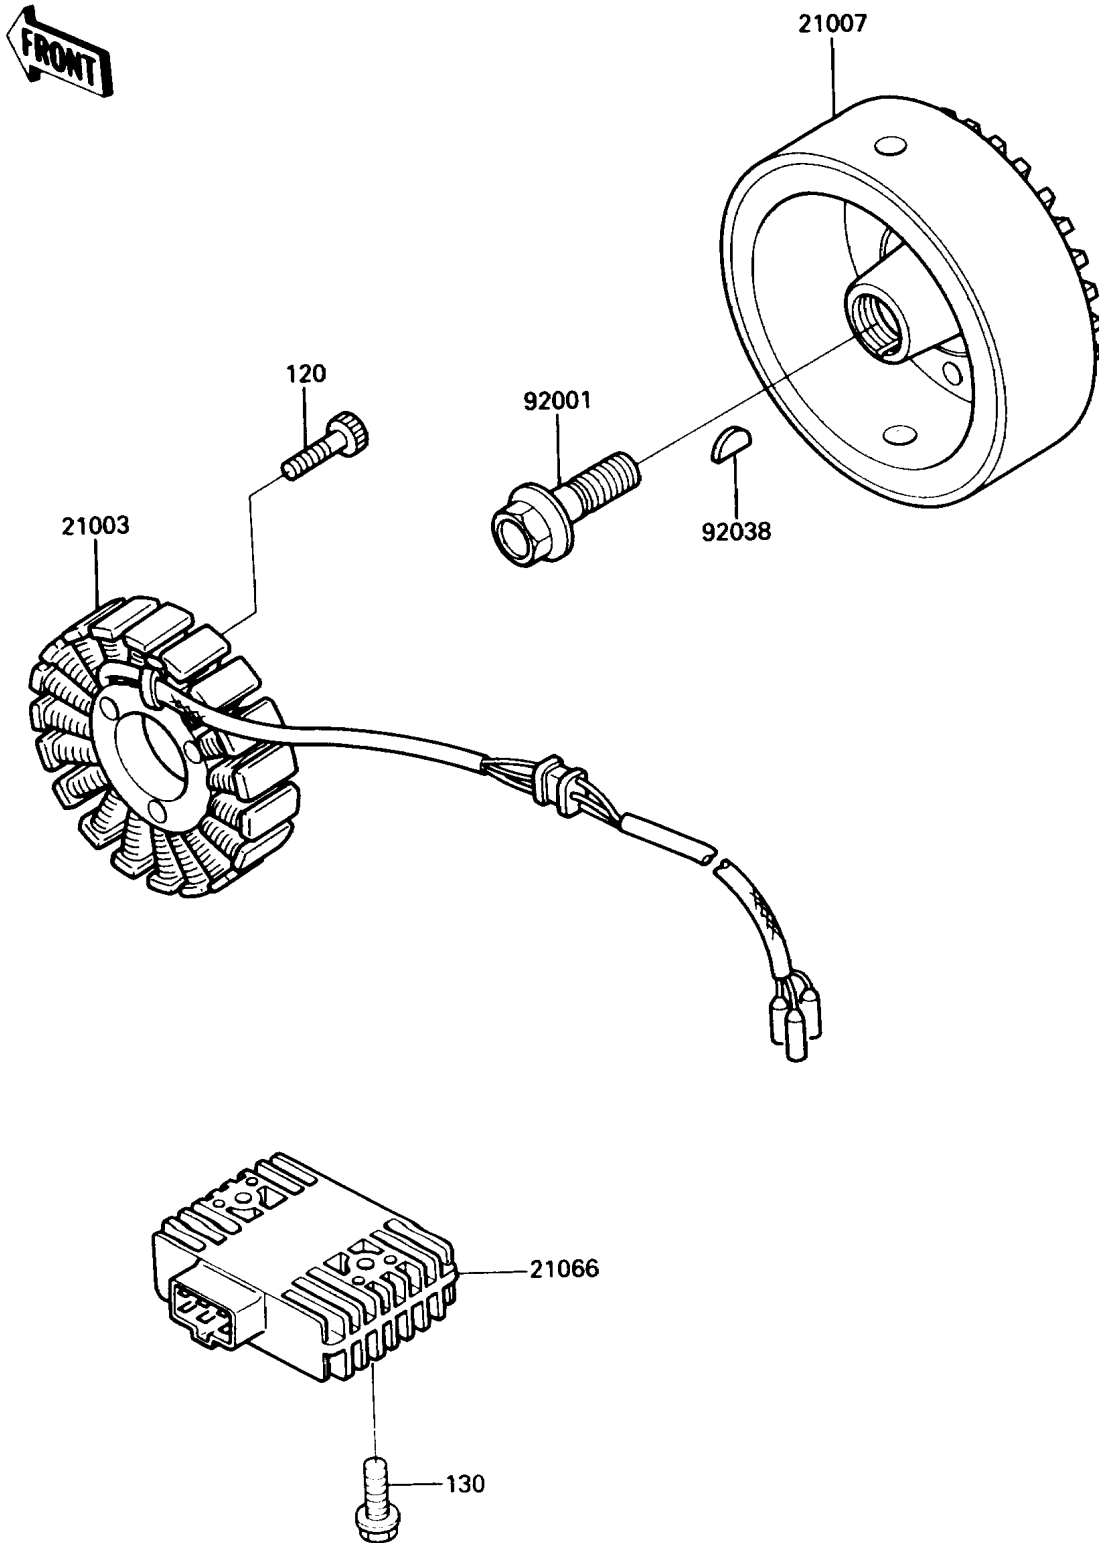

1992 Vulcan 750 PARTS DIAGRAM

Generator

E1810

1992 Vulcan 750 PARTS LIST

Generator

ITEM NAME	PART NUMBER	QUANTITY
BOLT-SOCKET,6X35 (Ref # 120)	120P0635	3
BOLT-FLANGED,6X20 (Ref # 130)	130B0620	2
STATOR (Ref # 21003)	21003-1118	1
ROTOR (Ref # 21007)	21007-1127	1
REGULATOR-VOLTAGE (Ref # 21066)	21066-1055	1
BOLT,FLANGED,12X40 (Ref # 92001)	92001-1146	1
KEY,WOODRUFF (Ref # 92038)	92038-001	1