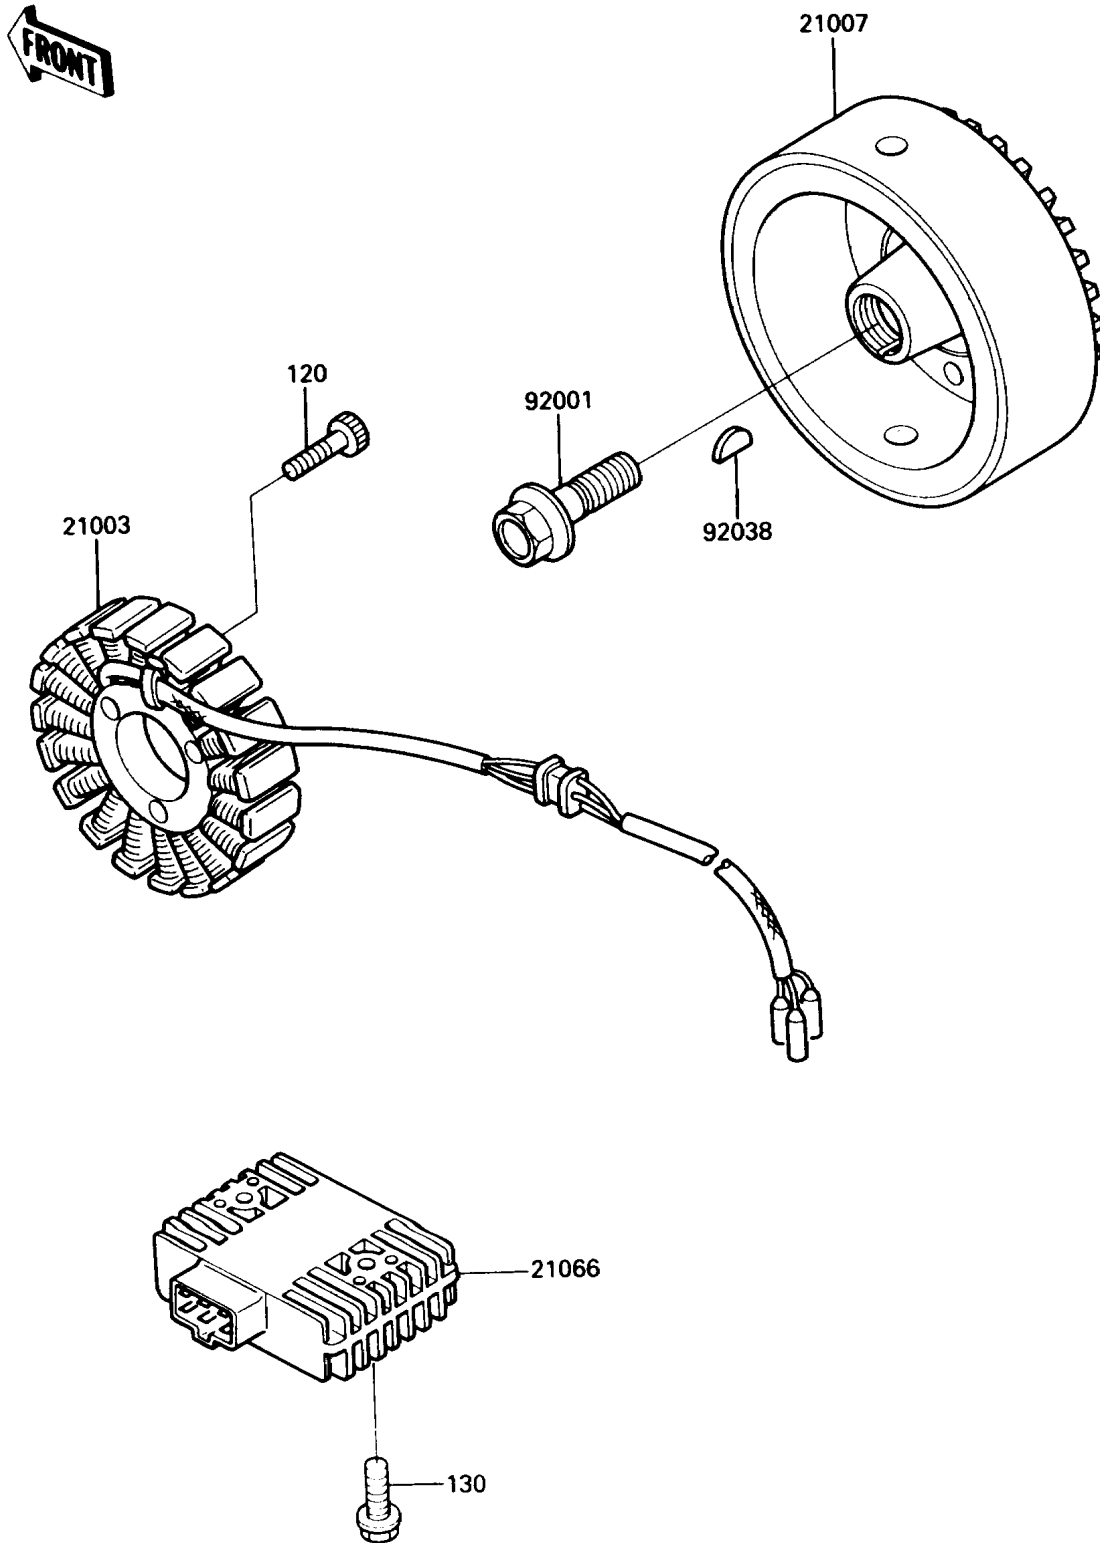

# 1992 Vulcan 750 PARTS DIAGRAM

Generator

E1810

# 1992 Vulcan 750 PARTS LIST

## Generator

ITEM NAME	PART NUMBER	QUANTITY
BOLT-SOCKET,6X35 (Ref # 120)	120P0635	3
BOLT-FLANGED,6X20 (Ref # 130)	130B0620	2
STATOR (Ref # 21003)	21003-1118	1
ROTOR (Ref # 21007)	21007-1127	1
REGULATOR-VOLTAGE (Ref # 21066)	21066-1055	1
BOLT,FLANGED,12X40 (Ref # 92001)	92001-1146	1
KEY,WOODRUFF (Ref # 92038)	92038-001	1