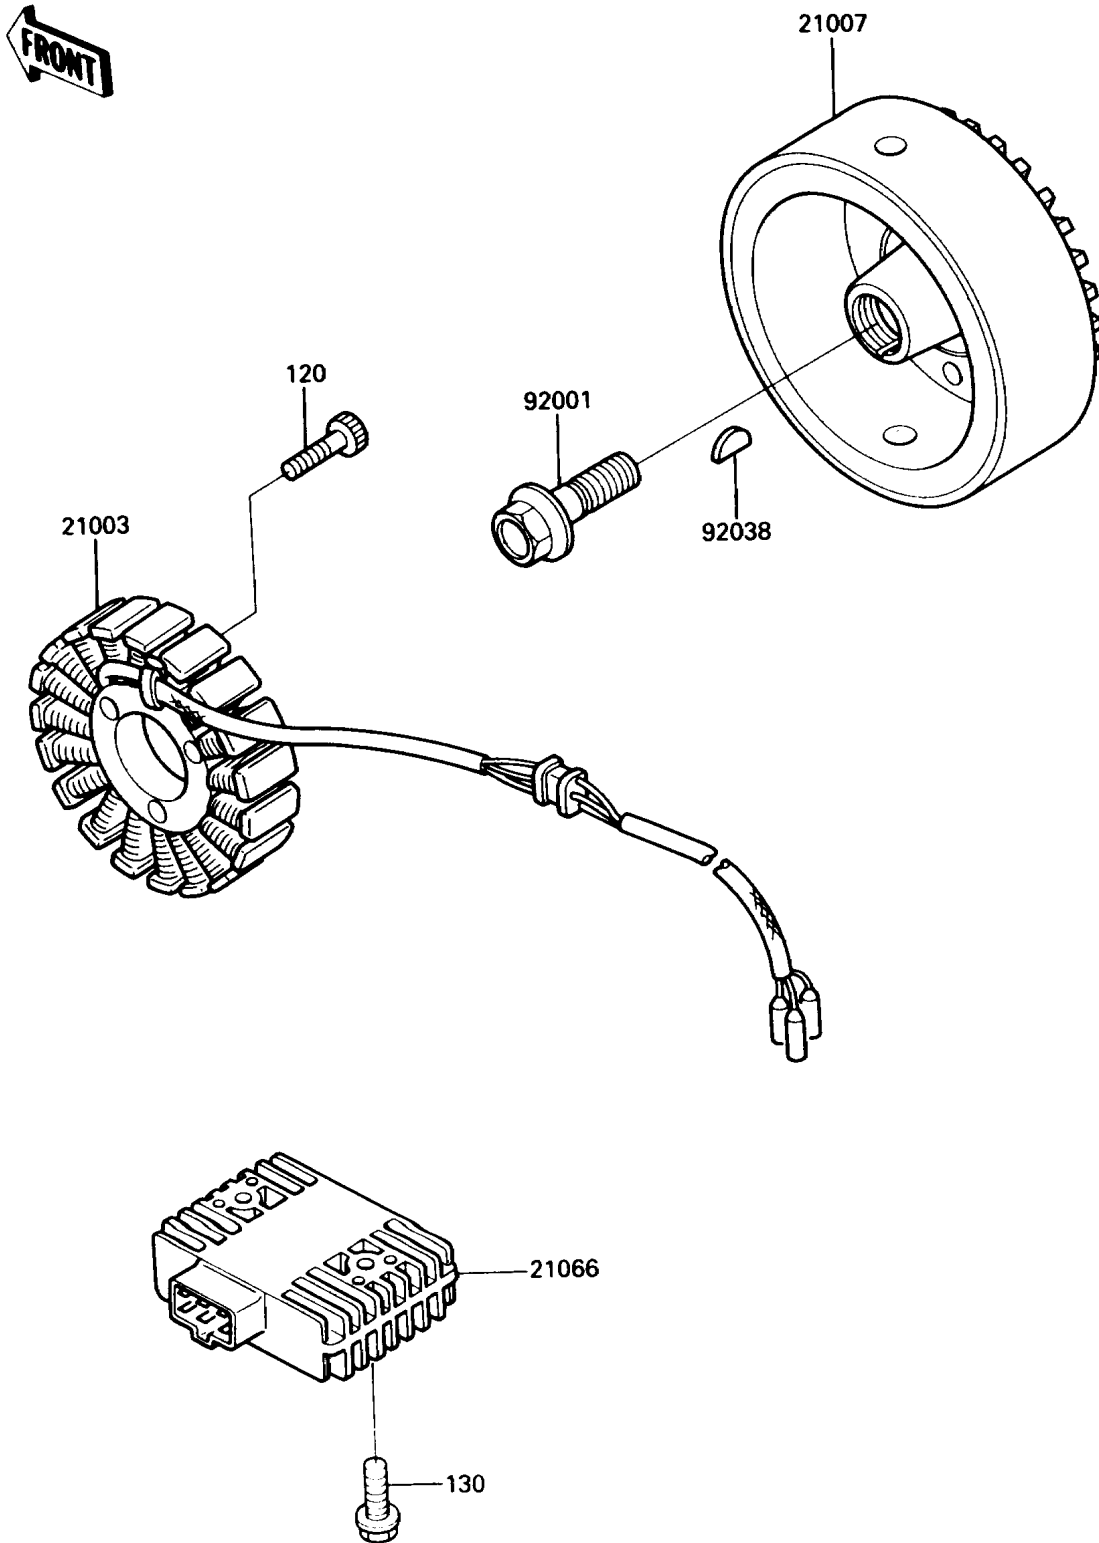

1993 Vulcan 750 PARTS DIAGRAM

Generator

E1810

1993 Vulcan 750 PARTS LIST

Generator

ITEM NAME	PART NUMBER	QUANTITY
BOLT-SOCKET,6X35 (Ref # 120)	120P0635	3
BOLT-FLANGED,6X20 (Ref # 130)	130B0620	2
STATOR (Ref # 21003)	21003-1118	1
ROTOR (Ref # 21007)	21007-1127	1
REGULATOR-VOLTAGE (Ref # 21066)	21066-1055	1
BOLT,FLANGED,12X40 (Ref # 92001)	92001-1146	1
KEY,WOODRUFF (Ref # 92038)	92038-001	1