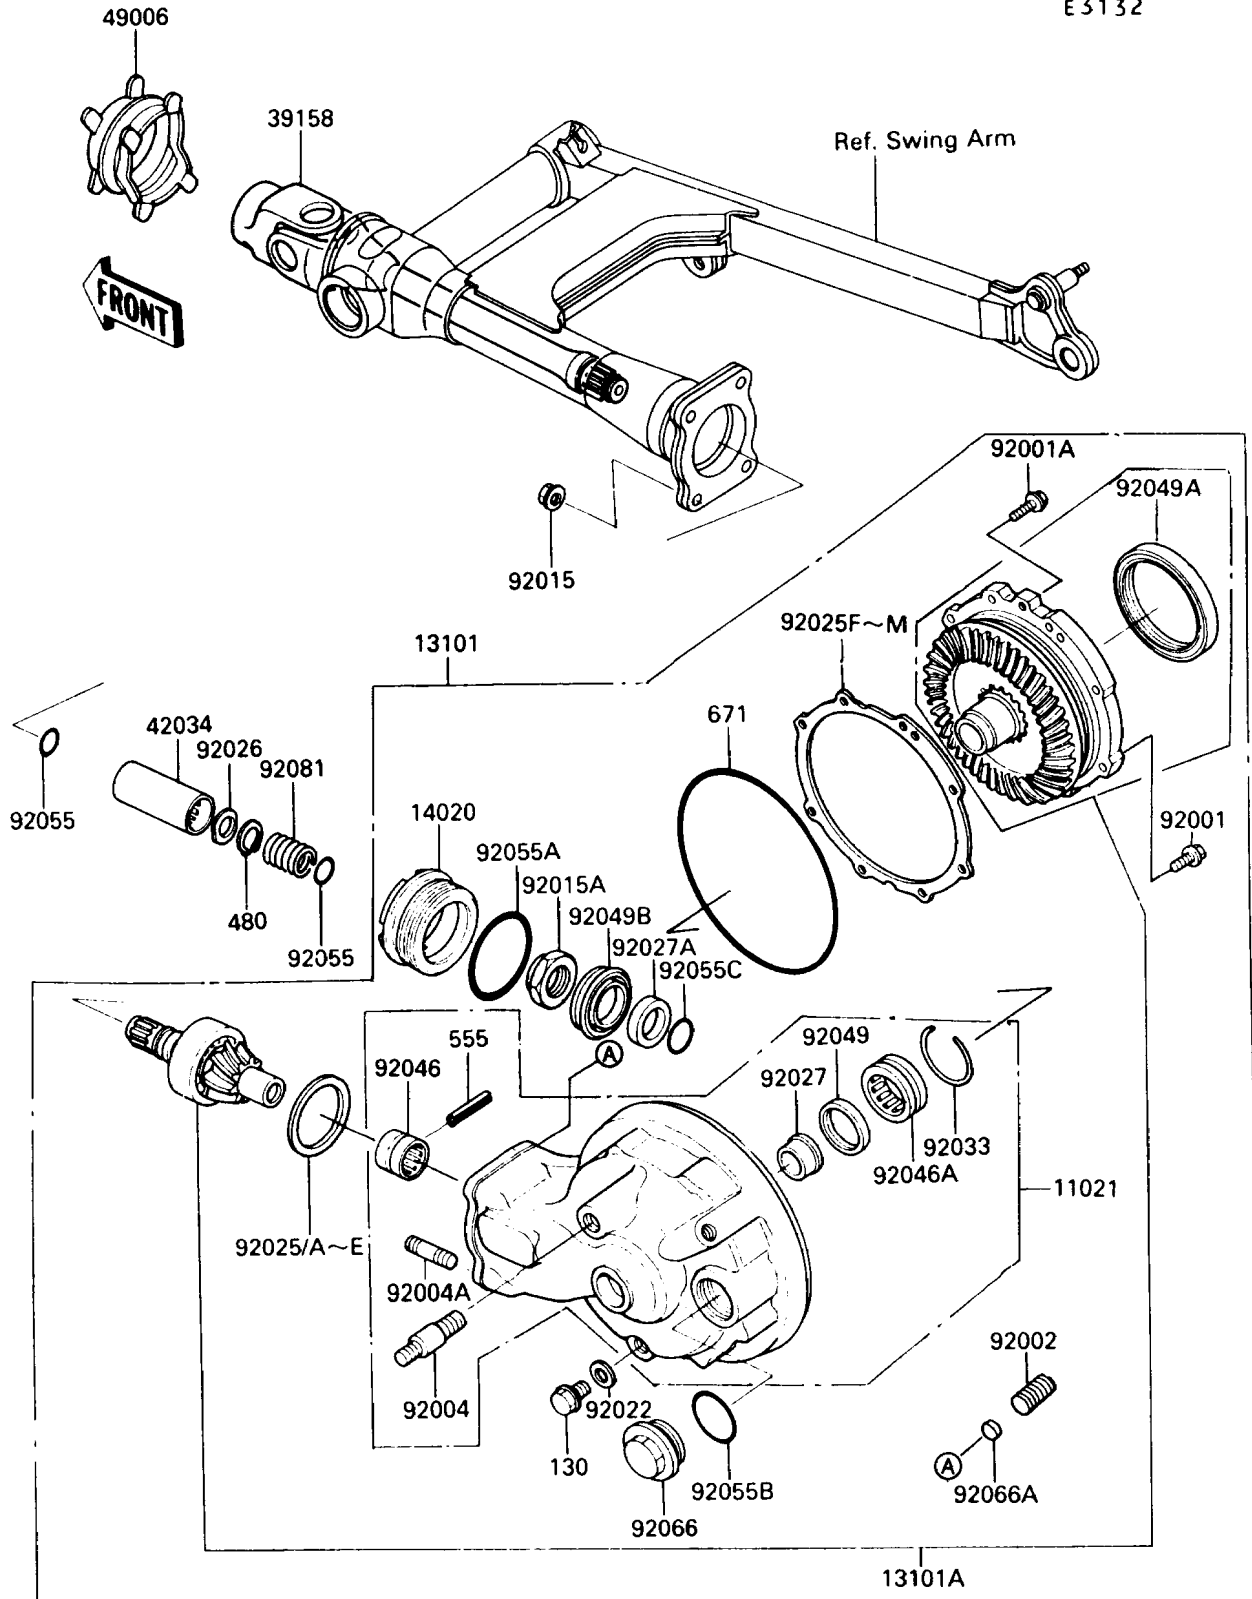

1992 Vulcan 750 PARTS DIAGRAM

Drive Shaft/Final Gear

E 31 32