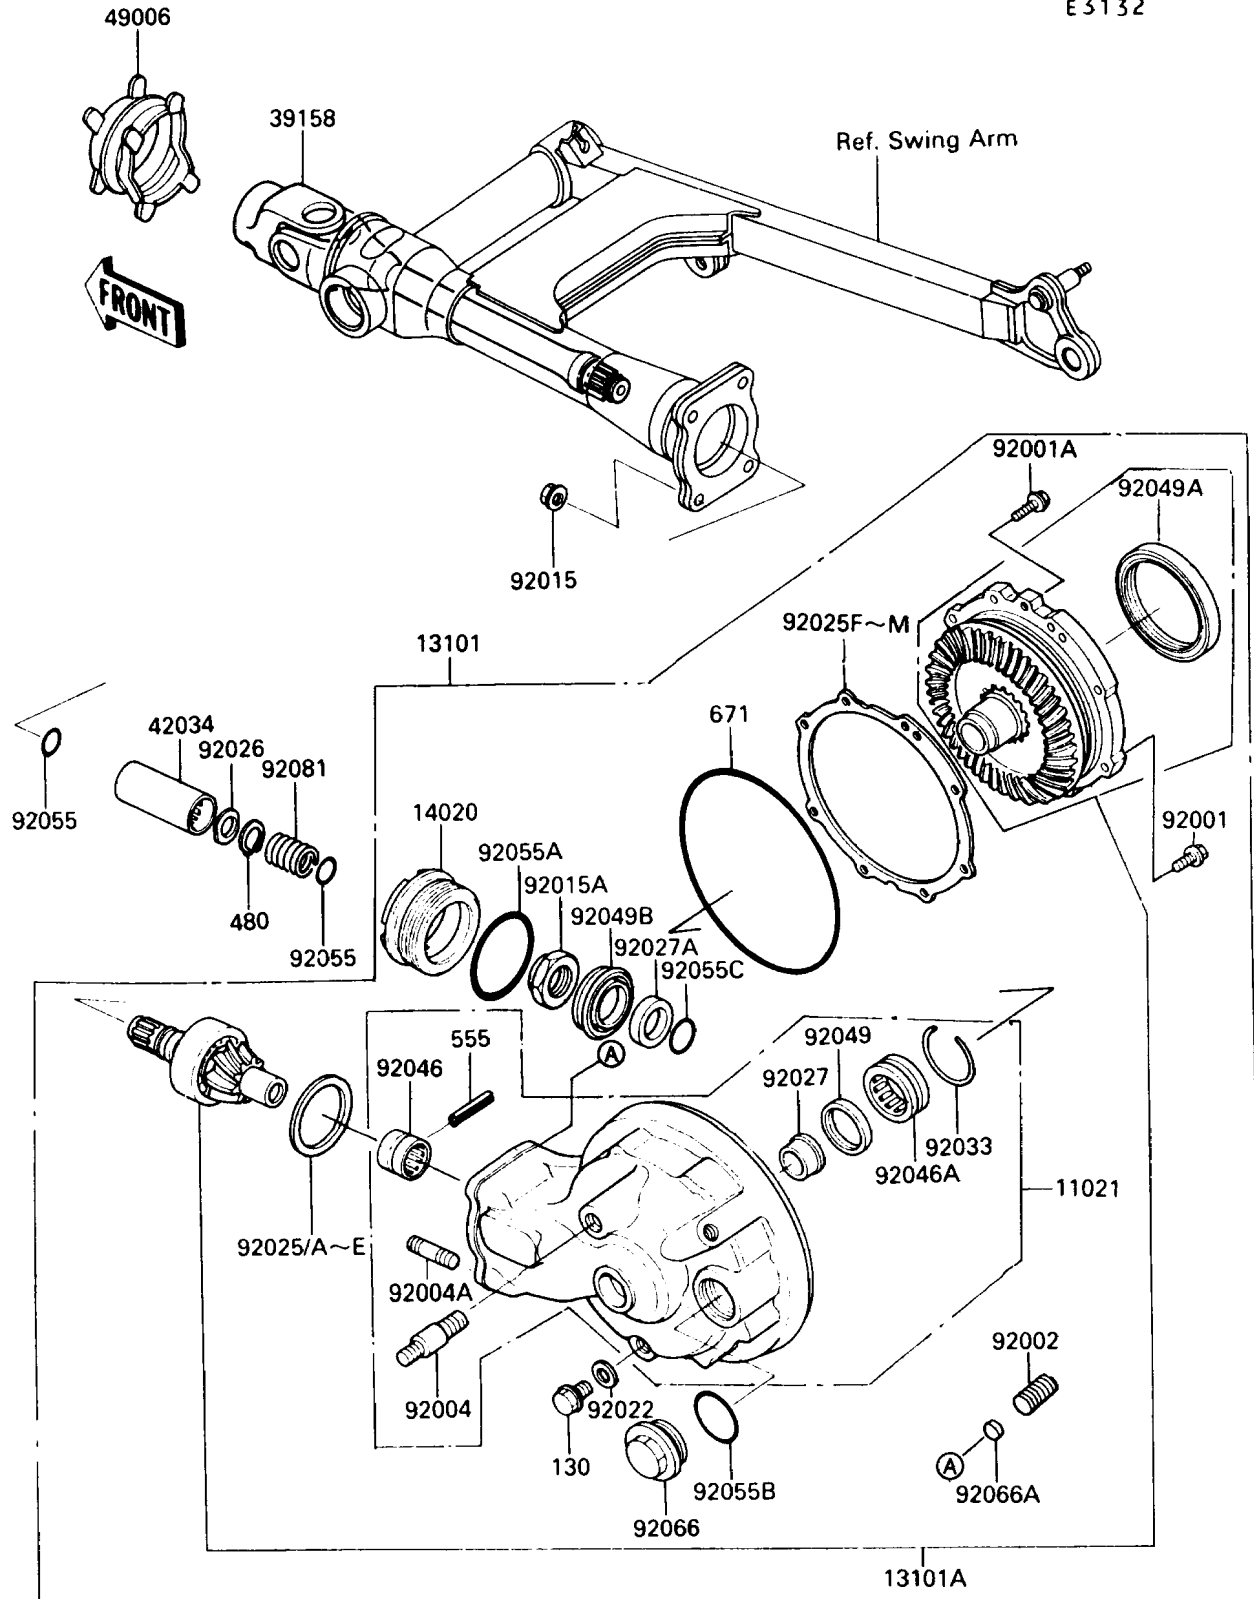

1993 Vulcan 750 PARTS DIAGRAM

Drive Shaft/Final Gear

E 31 32