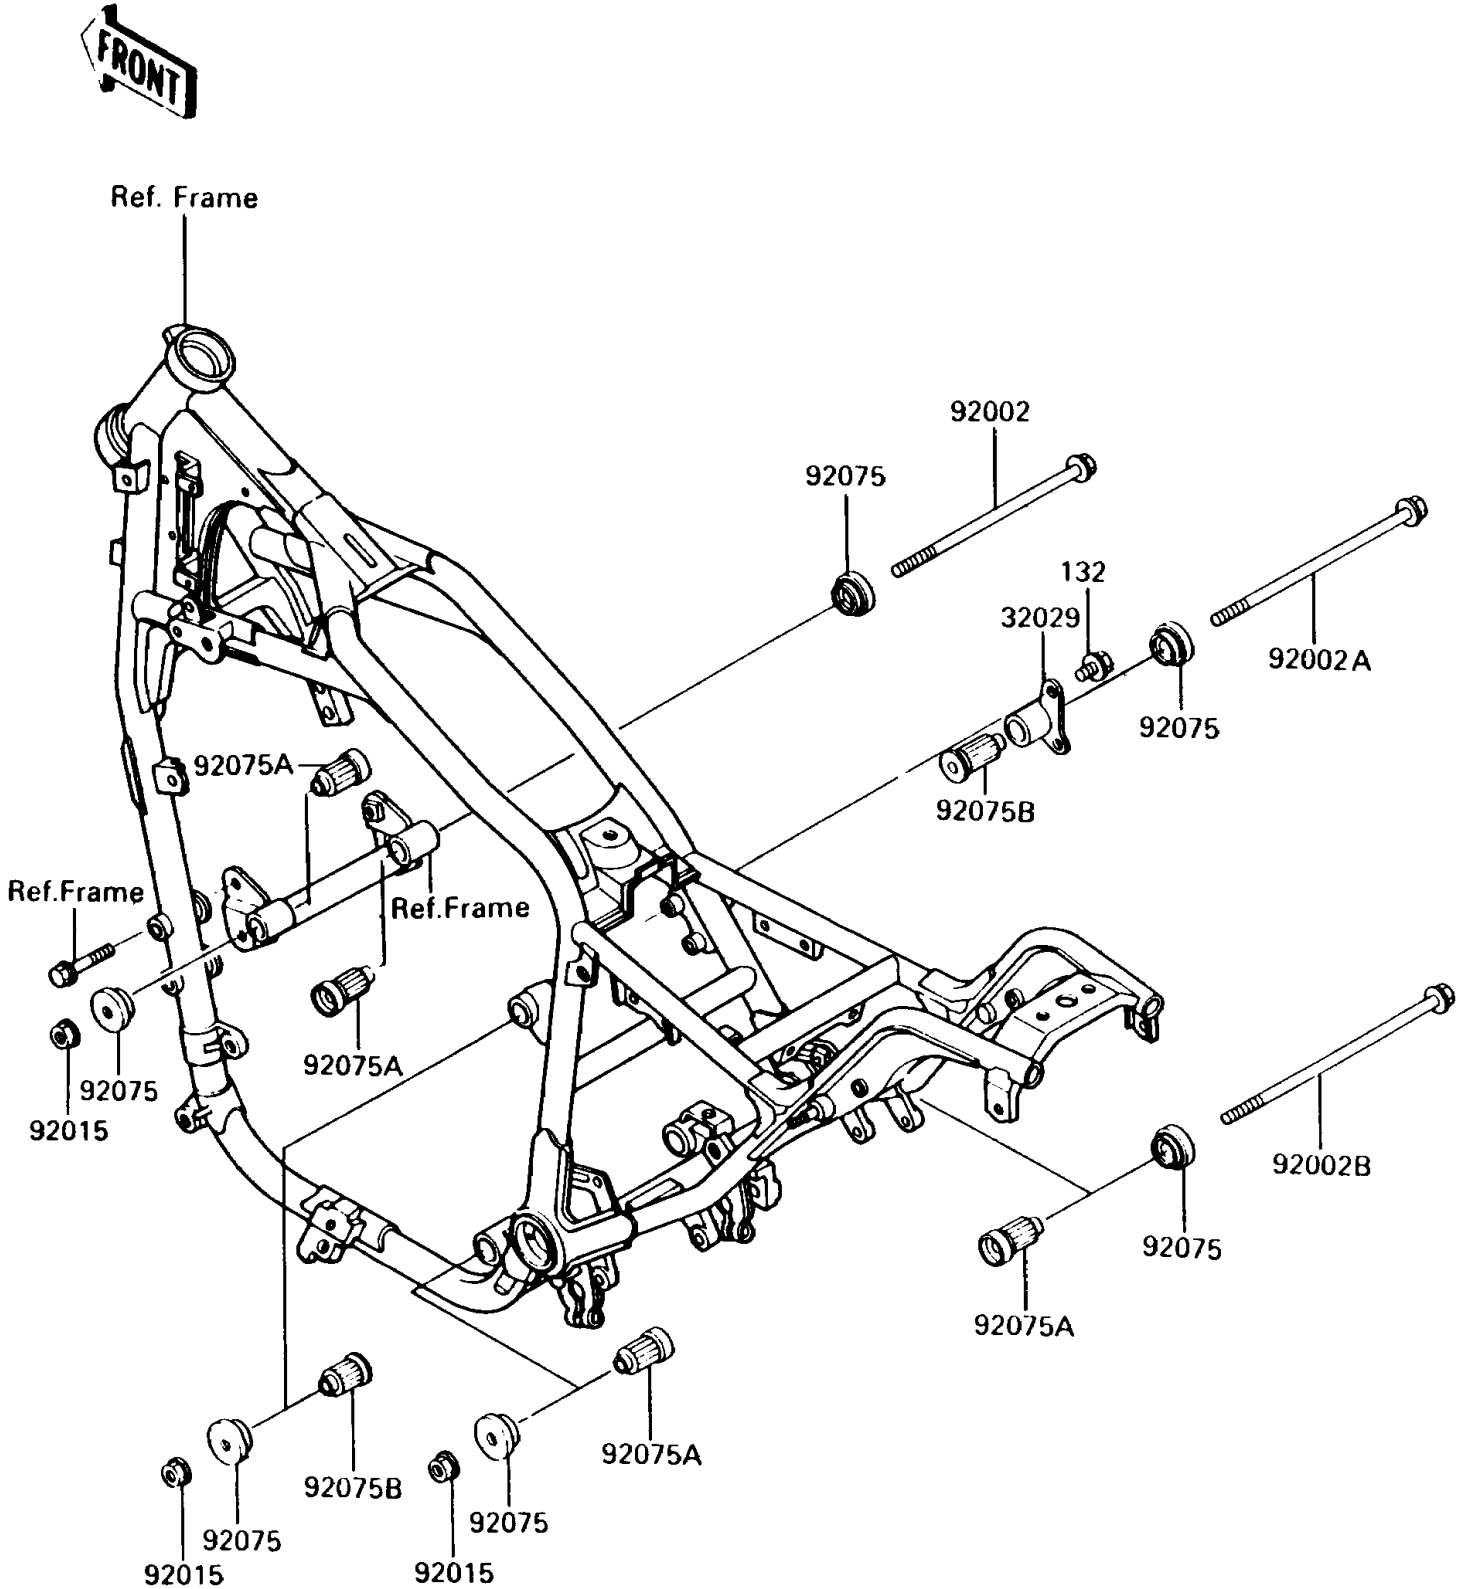

1992 Vulcan 750 PARTS DIAGRAM

Frame Fitting

F2131

1992 Vulcan 750 PARTS LIST

Frame Fitting

ITEM NAME	PART NUMBER	QUANTITY
BOLT-FLANGED-SMALL (Ref # 132)	132J0820	2
BRACKET-ENGINE (Ref # 32029)	32029-1392	1
BOLT,FLANGED,10X285 (Ref # 92002)	92002-1206	1
BOLT,FLANGED,10X260 (Ref # 92002A)	92002-1454	1
BOLT,FLANGED,10X330 (Ref # 92002B)	92002-1540	1
NUT,FLANGED,10MM (Ref # 92015)	92015-1180	3
DAMPER,ENGINE BRACKET (Ref # 92075)	92075-1738	6
DAMPER,ENGINE MOUNT,MAIN (Ref # 92075A)	92075-1739	4
DAMPER,ENGINE MOUNT (Ref # 92075B)	92075-1740	2