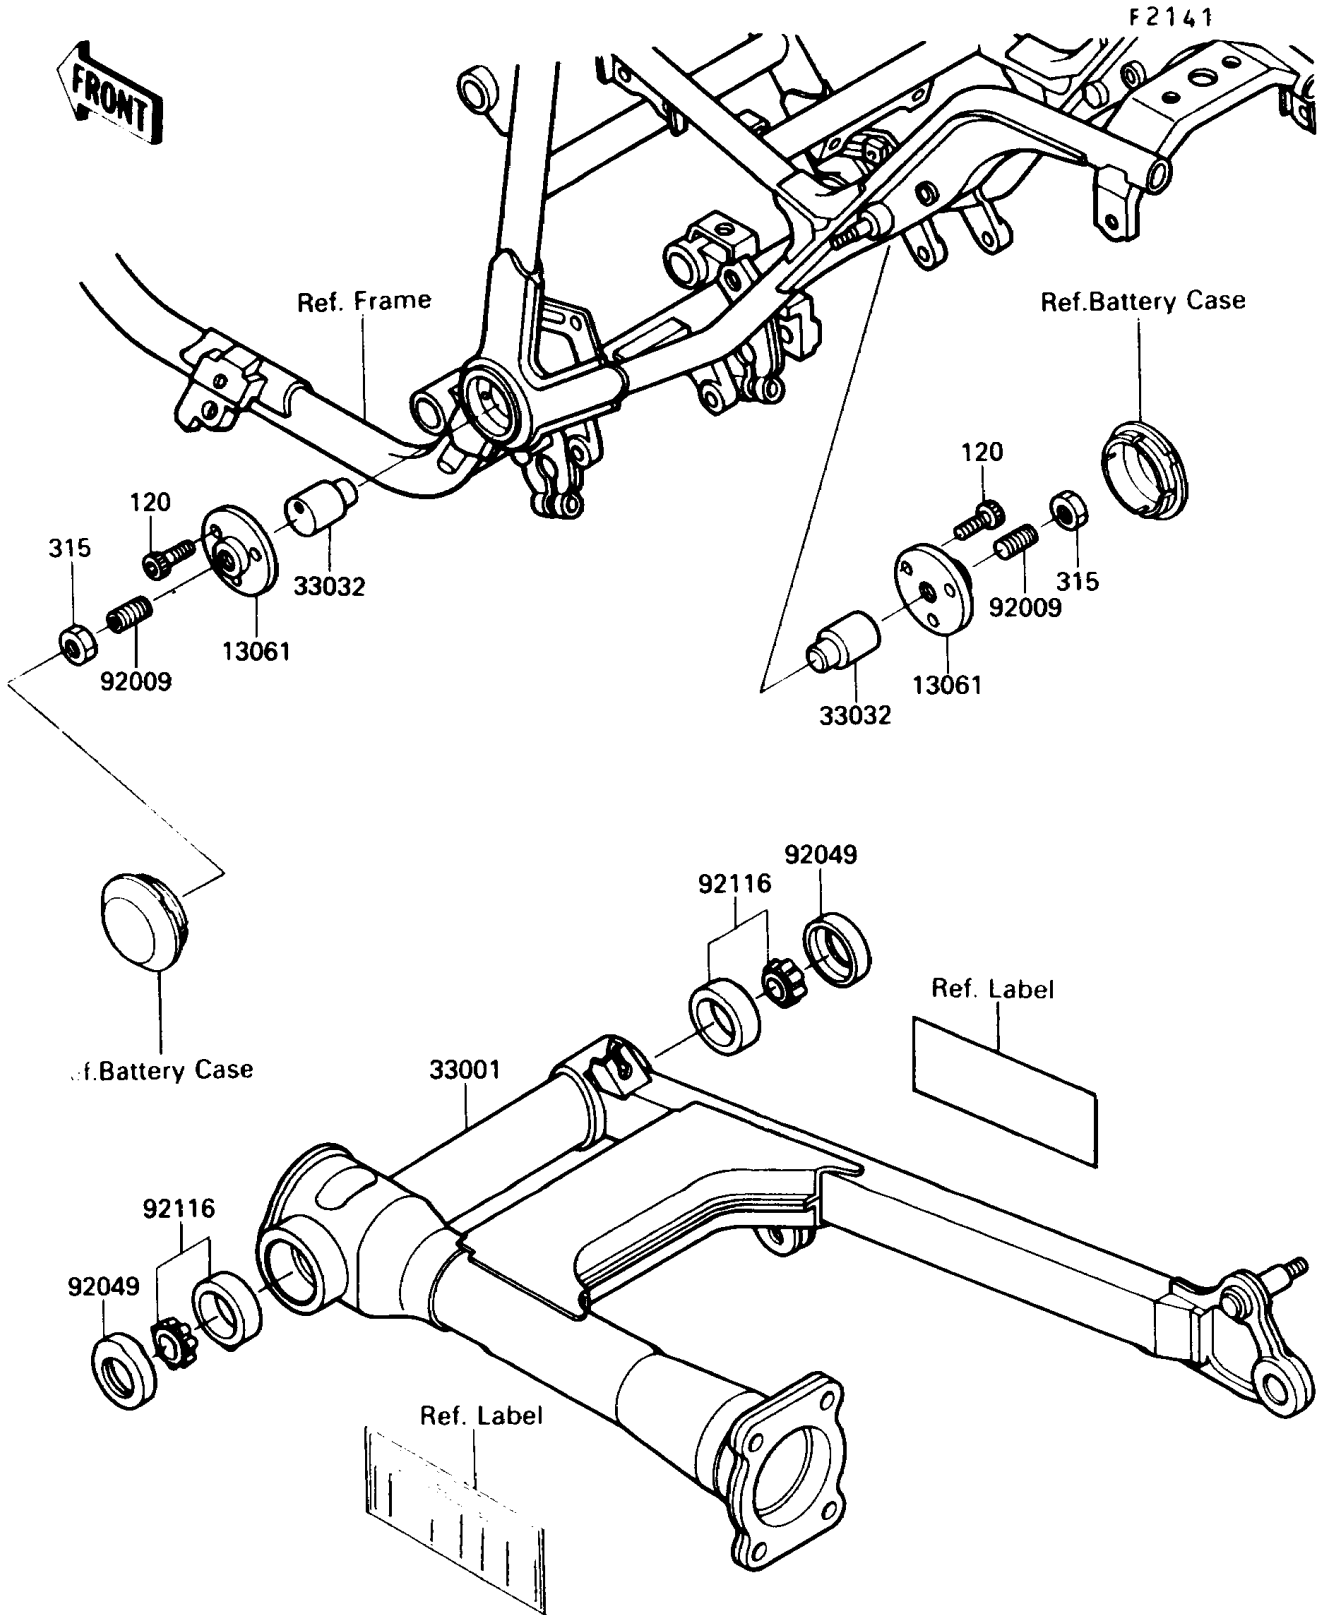

# 1991 Vulcan 750 PARTS DIAGRAM

Swing Arm

# 1991 Vulcan 750 PARTS LIST

## Swing Arm

ITEM NAME	PART NUMBER	QUANTITY
BOLT-SOCKET,6X16 (Ref # 120)	120P0616	6
NUT-HEX-FINE (Ref # 315)	315B1200	2
BOSS (Ref # 13061)	13061-1149	2
ARM-COMP-SWING (Ref # 33001)	33001-1234	1
SHAFT-SWING ARM (Ref # 33032)	33032-1043	2
SCREW,SOCKET,12X22 (Ref # 92009)	92009-1374	2
SEAL-OIL,26406 (Ref # 92049)	92049-1030	2
BEARING-ROLLER,4T30203E1 (Ref # 92116)	92116-1001	2