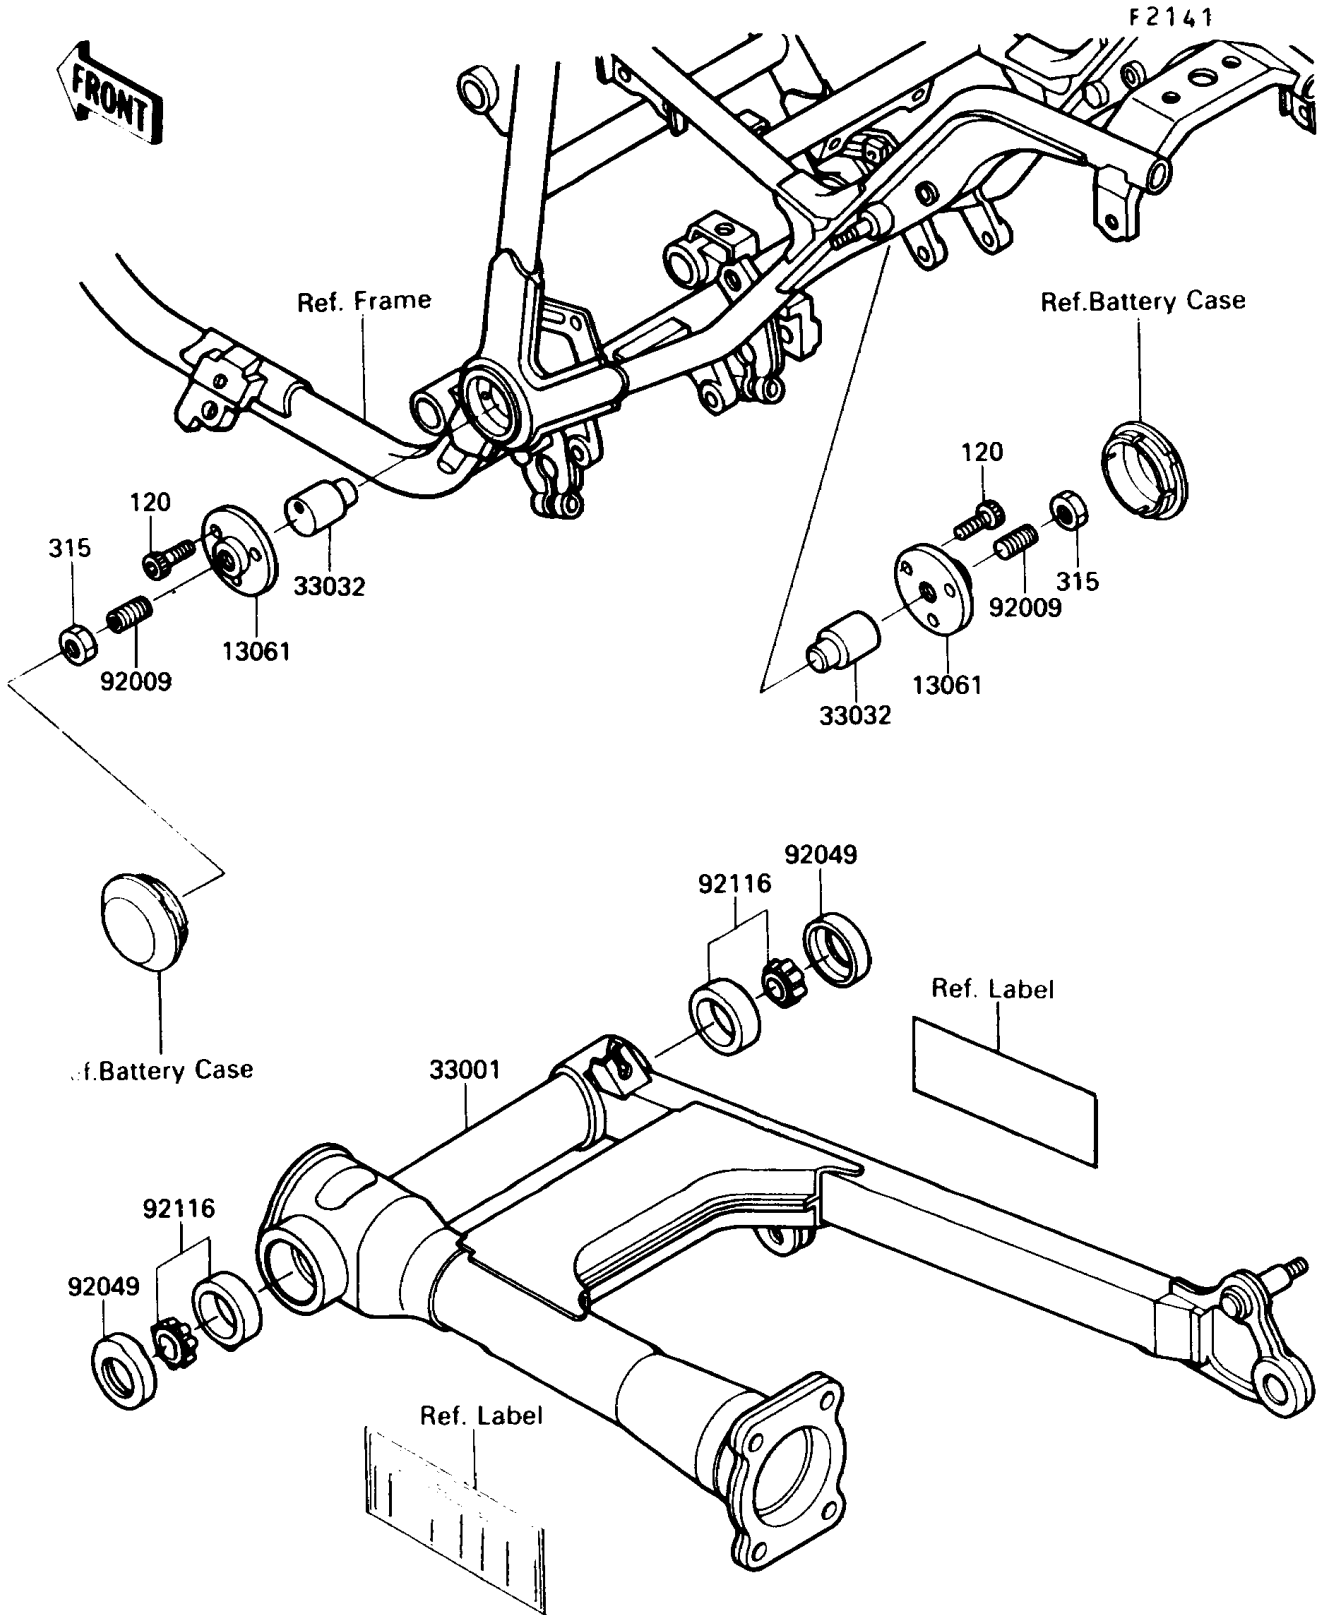

1992 Vulcan 750 PARTS DIAGRAM

Swing Arm

1992 Vulcan 750 PARTS LIST

Swing Arm

ITEM NAME	PART NUMBER	QUANTITY
BOLT-SOCKET,6X16 (Ref # 120)	120P0616	6
NUT-HEX-FINE (Ref # 315)	315B1200	2
BOSS (Ref # 13061)	13061-1149	2
ARM-COMP-SWING (Ref # 33001)	33001-1234	1
SHAFT-SWING ARM (Ref # 33032)	33032-1043	2
SCREW,SOCKET,12X22 (Ref # 92009)	92009-1374	2
SEAL-OIL,26406 (Ref # 92049)	92049-1030	2
BEARING-ROLLER,4T30203E1 (Ref # 92116)	92116-1001	2