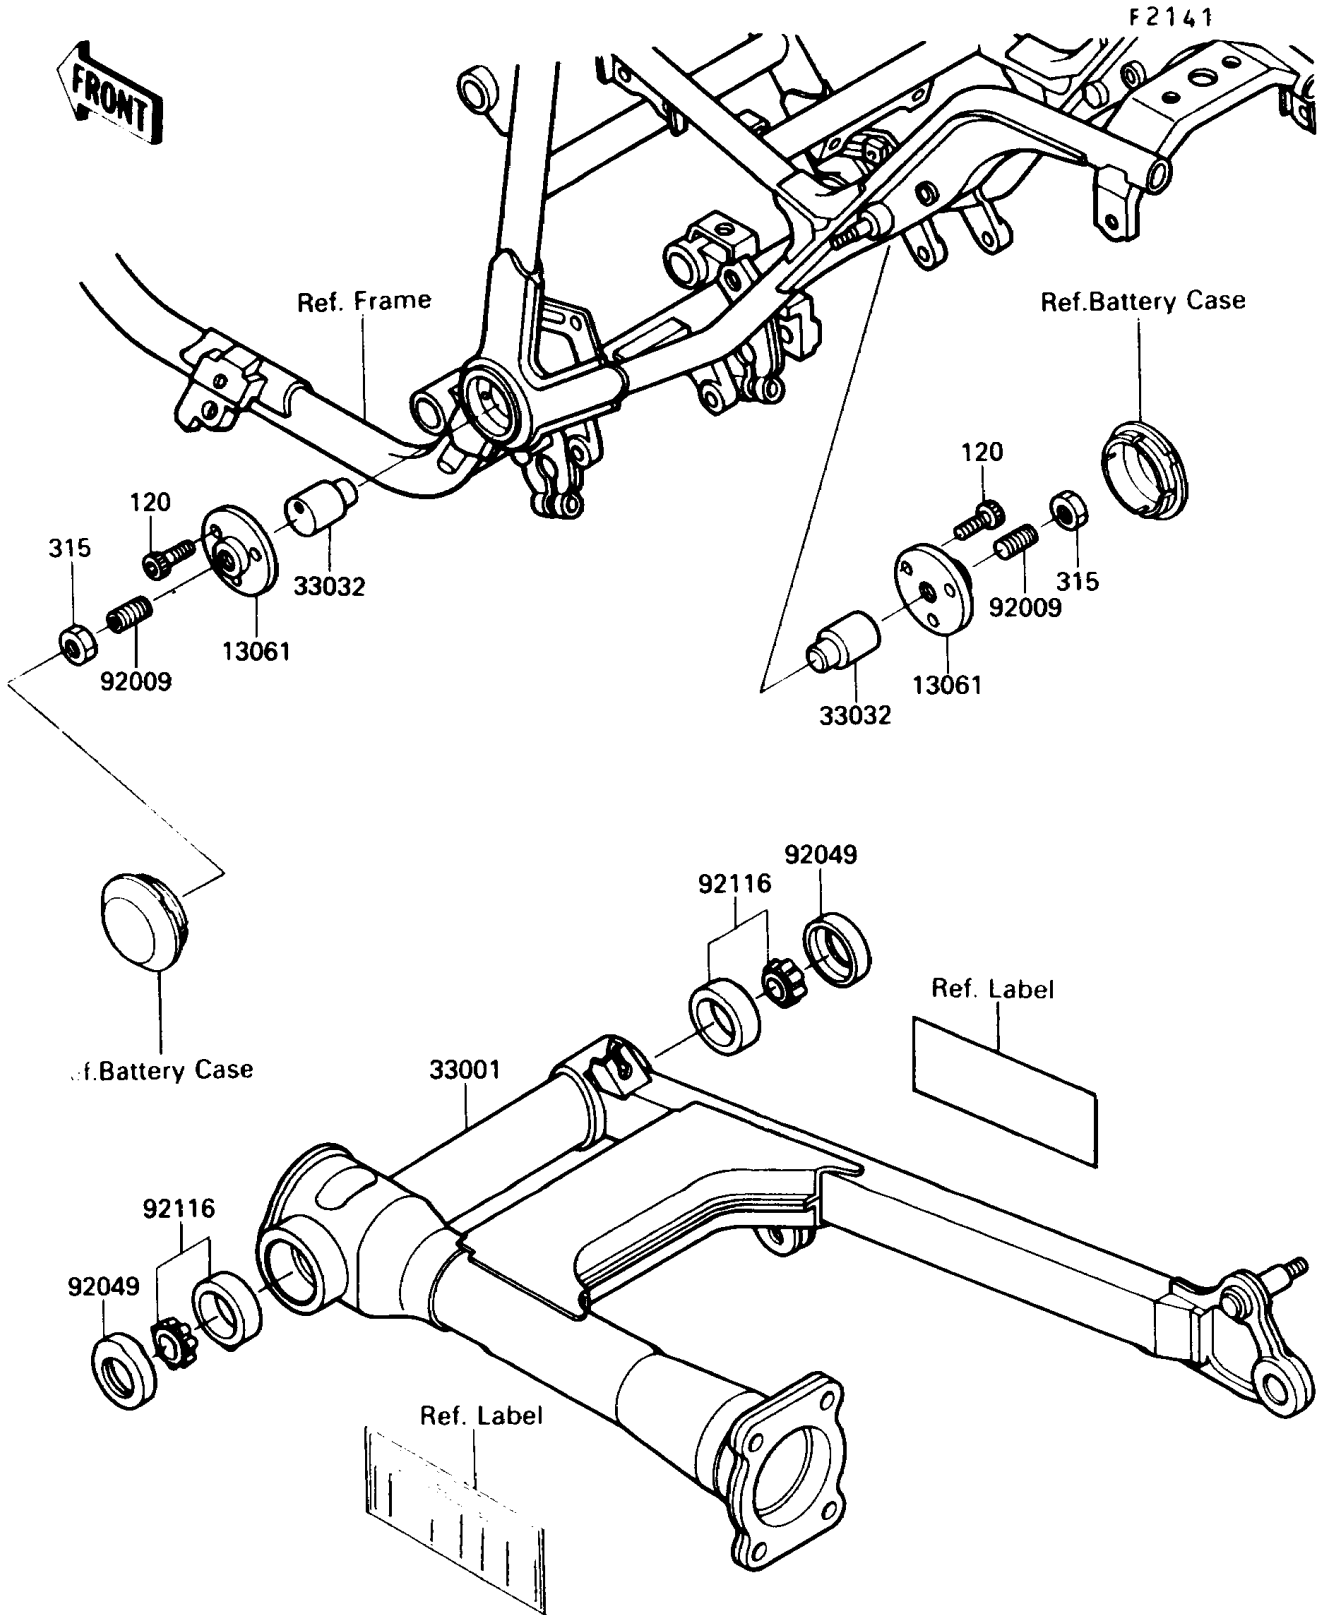

1993 Vulcan 750 PARTS DIAGRAM

Swing Arm

1993 Vulcan 750 PARTS LIST

Swing Arm

ITEM NAME	PART NUMBER	QUANTITY
BOLT-SOCKET,6X16 (Ref # 120)	120P0616	6
NUT-HEX-FINE (Ref # 315)	315B1200	2
BOSS (Ref # 13061)	13061-1149	2
ARM-COMP-SWING (Ref # 33001)	33001-1234	1
SHAFT-SWING ARM (Ref # 33032)	33032-1043	2
SCREW,SOCKET,12X22 (Ref # 92009)	92009-1374	2
SEAL-OIL,26406 (Ref # 92049)	92049-1030	2
BEARING-ROLLER,4T30203E1 (Ref # 92116)	92116-1001	2