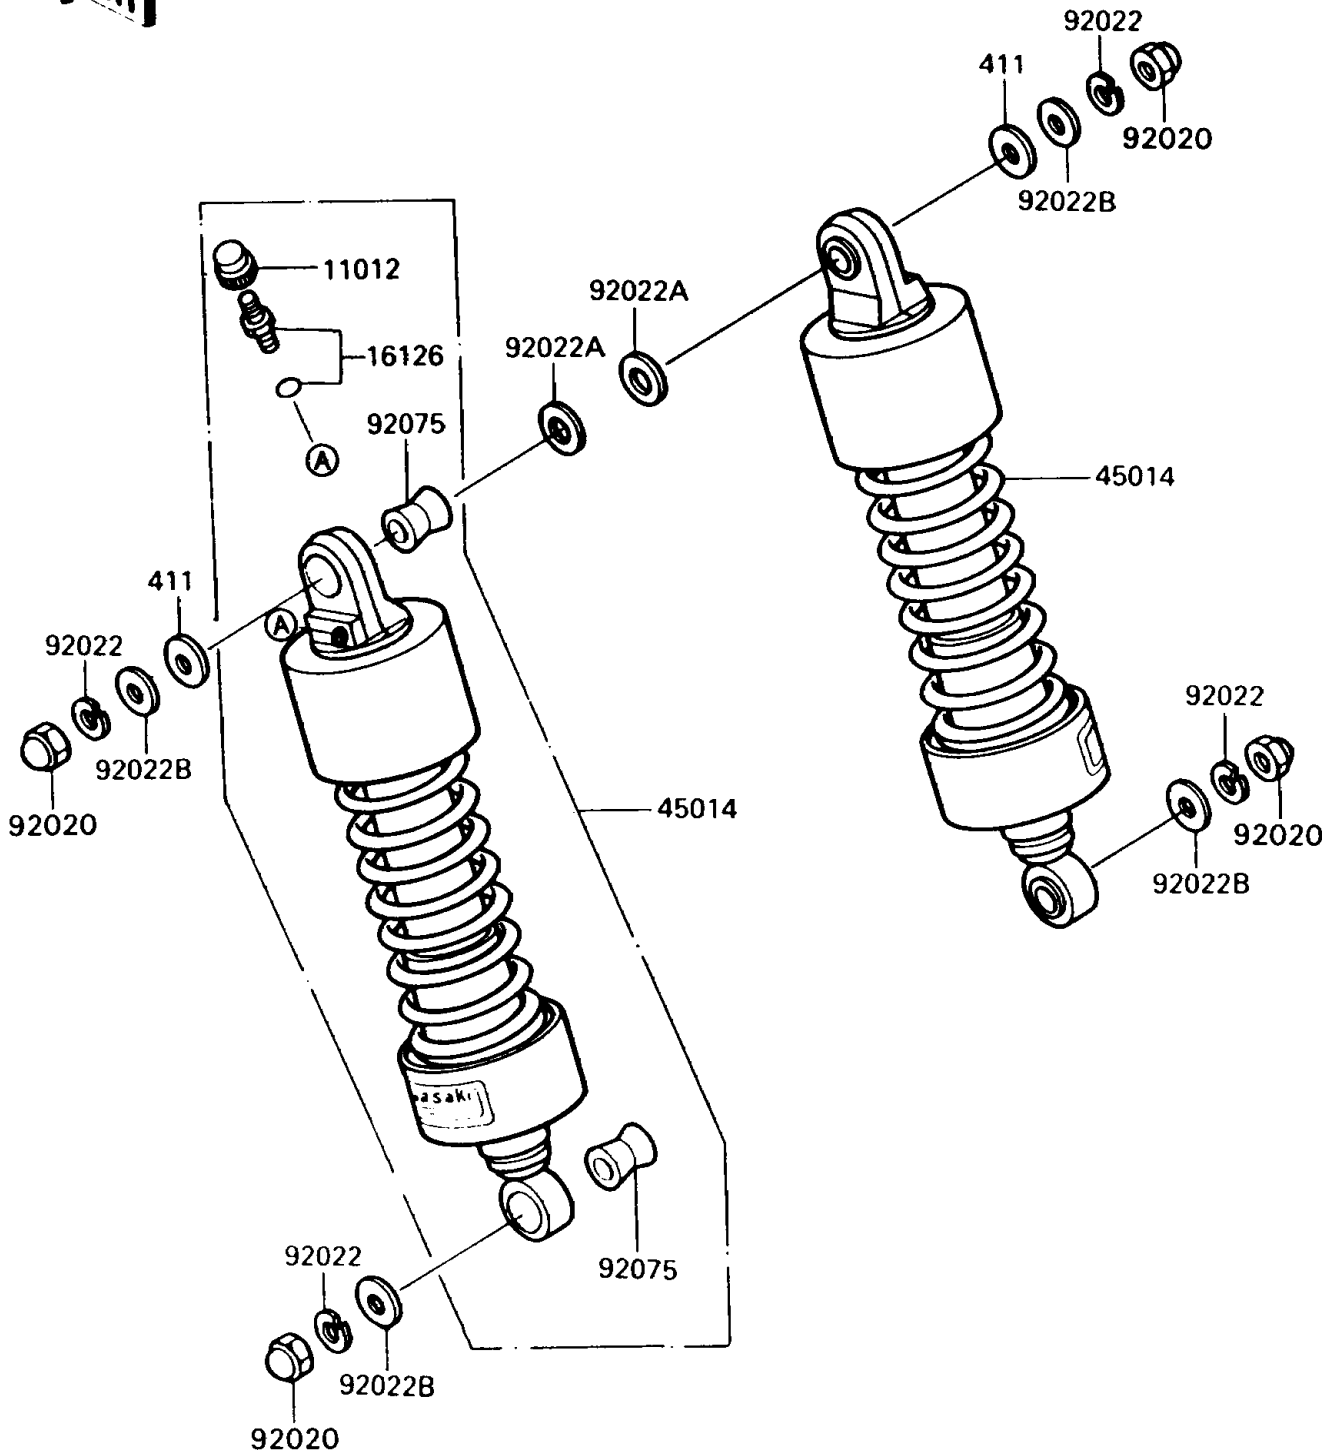

1992 Vulcan 750 PARTS DIAGRAM

Suspension/Shock Absorber

F2151

1992 Vulcan 750 PARTS LIST

Suspension/Shock Absorber

ITEM NAME	PART NUMBER	QUANTITY
WASHER-PLAIN,10MM (Ref # 411)	411D1000	2
CAP,AIR VALVE (Ref # 11012)	11012-1469	2
VALVE,AIR (Ref # 16126)	16126-1105	2
SHOCKABSORBER (Ref # 45014)	45014-1304	2
NUT,CAP,10MM (Ref # 92020)	92020-003	4
WASHER,SPRING,10MM (Ref # 92022)	92022-1540	4
WASHER,15X26X2.3 (Ref # 92022A)	92022-1577	2
WASHER,10.5X26X2.3 (Ref # 92022B)	92022-246	4
DAMPER,SHOCKABSORBER (Ref # 92075)	92075-1387	4