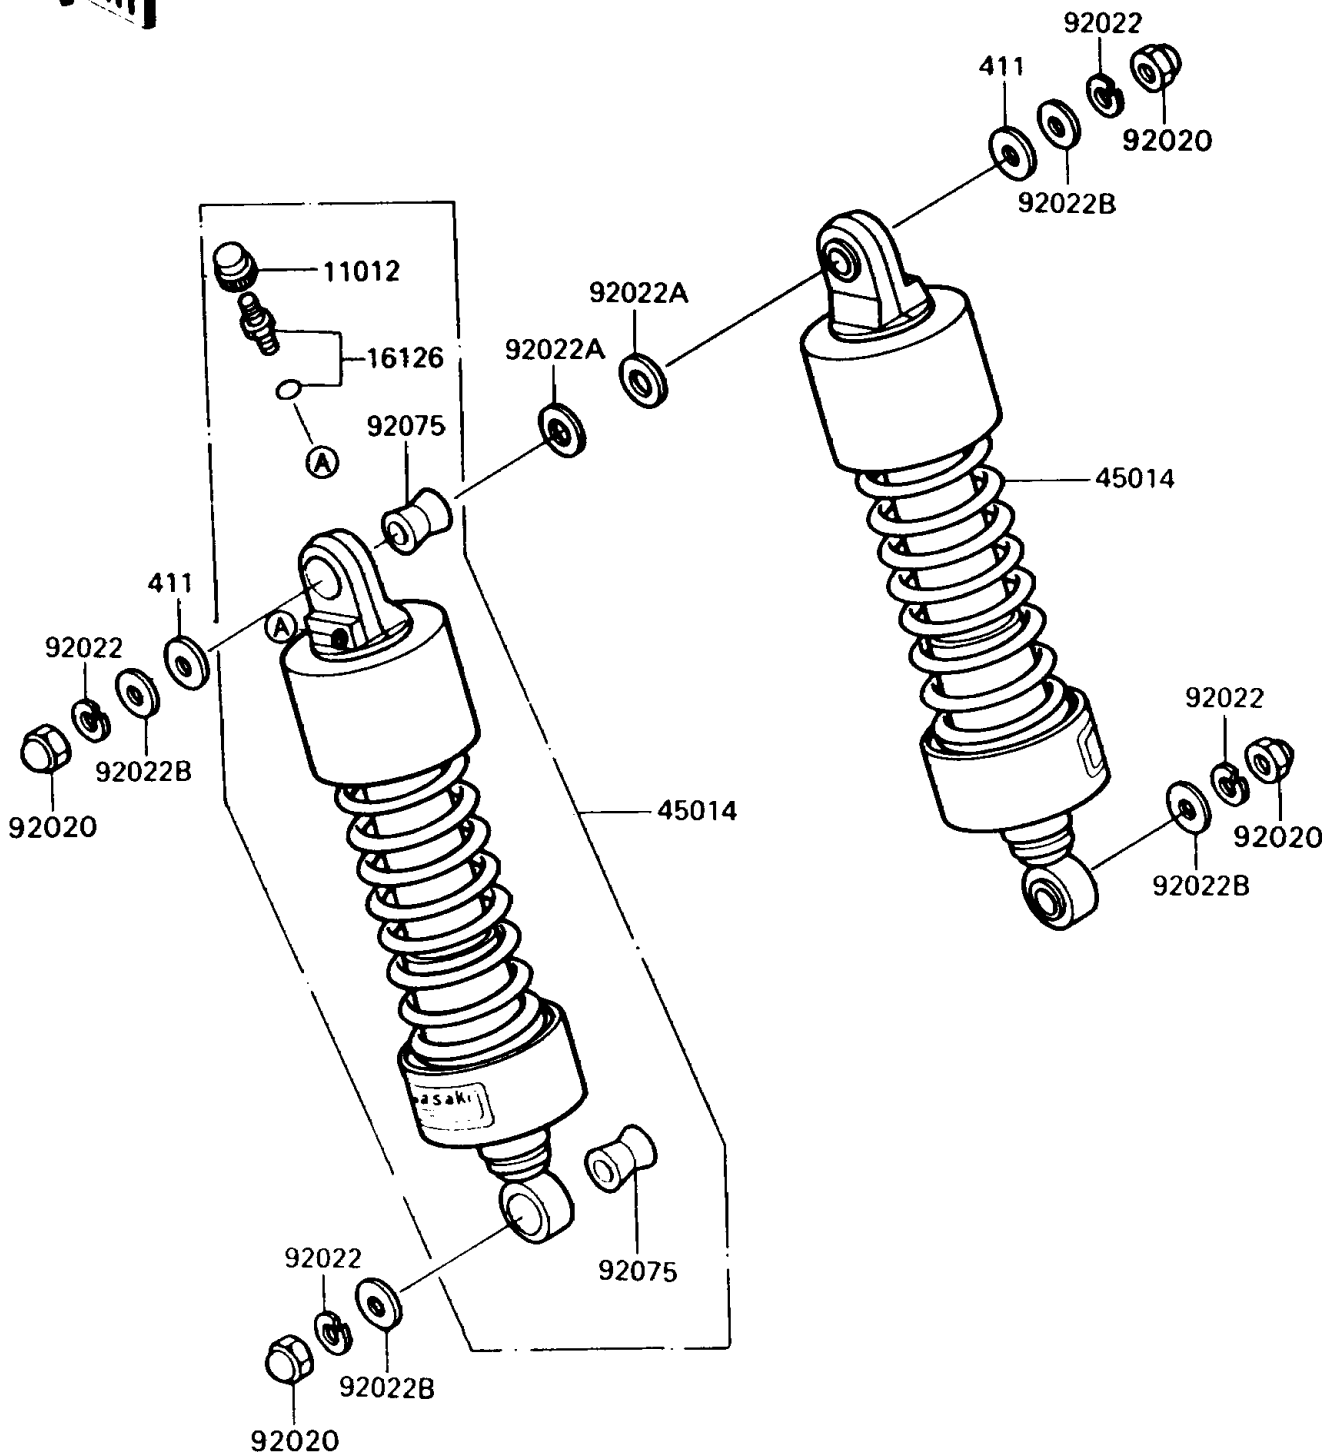

1993 Vulcan 750 PARTS DIAGRAM

Suspension/Shock Absorber

F2151

1993 Vulcan 750 PARTS LIST

Suspension/Shock Absorber

ITEM NAME	PART NUMBER	QUANTITY
WASHER-PLAIN,10MM (Ref # 411)	411D1000	2
CAP,AIR VALVE (Ref # 11012)	11012-1469	2
VALVE,AIR (Ref # 16126)	16126-1105	2
SHOCKABSORBER (Ref # 45014)	45014-1304	2
NUT,CAP,10MM (Ref # 92020)	92020-003	4
WASHER,SPRING,10MM (Ref # 92022)	92022-1540	4
WASHER,15X26X2.3 (Ref # 92022A)	92022-1577	2
WASHER,10.5X26X2.3 (Ref # 92022B)	92022-246	4
DAMPER,SHOCKABSORBER (Ref # 92075)	92075-1387	4