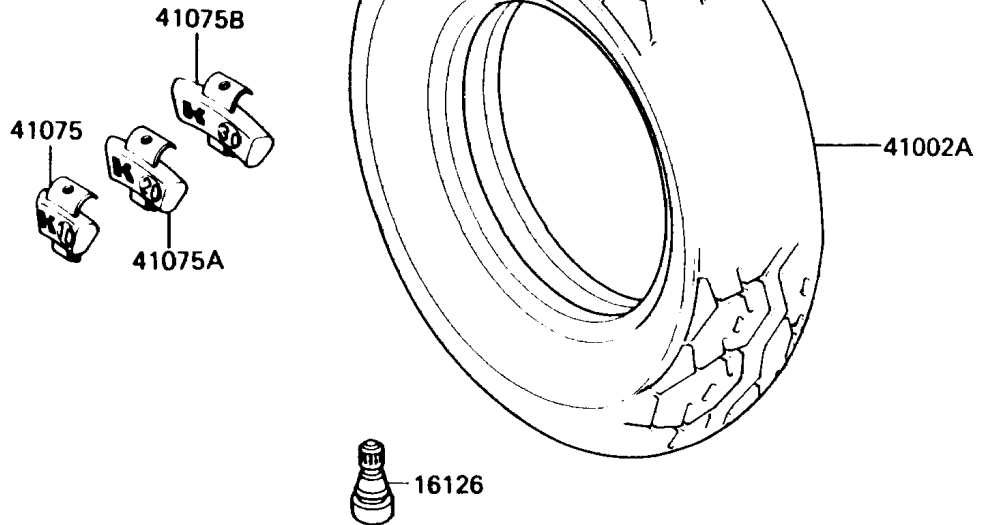

1992 Vulcan 750 PARTS DIAGRAM

Tire

F2210

1992 Vulcan 750 PARTS LIST

Tire

ITEM NAME	PART NUMBER	QUANTITY
VALVE,TIRE (Ref # 16126)	16126-1140	2
TIRE,FR,100/90-19 57H,F11A(D) (Ref # 41002)	41002-1531	1
TIRE,RR,150/90-15 M/C 74H(D) (Ref # 41002A)	41002-1776	1
BALANCER-WHEEL,10G,SILVER (Ref # 41075)	41075-1014	AR
BALANCER-WHEEL,20G,SILVER (Ref # 41075A)	41075-1015	AR
BALANCER-WHEEL,30G,SILVER (Ref # 41075B)	41075-1016	AR