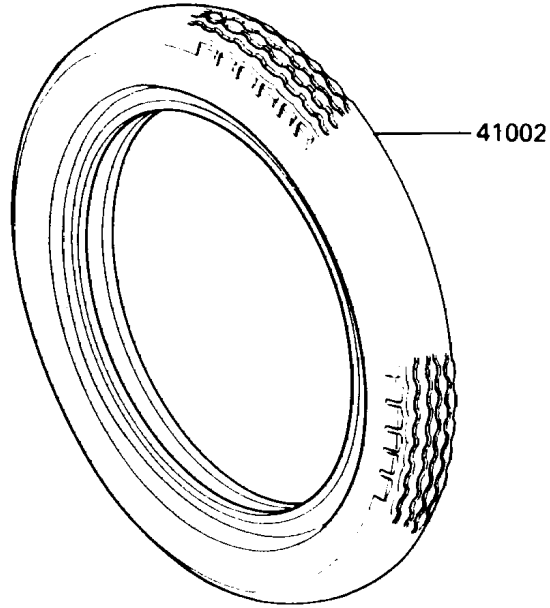

1992 Vulcan 750 PARTS DIAGRAM

Tire

F2210

1992 Vulcan 750 PARTS LIST

Tire

ITEM NAME	PART NUMBER	QUANTITY
VALVE,TIRE (Ref # 16126)	16126-1140	2
TIRE,FR,100/90-19 57H,F11A(D) (Ref # 41002)	41002-1531	1
TIRE,RR,150/90-15 M/C 74H(D) (Ref # 41002A)	41002-1776	1
BALANCER-WHEEL,10G,SILVER (Ref # 41075)	41075-1014	AR
BALANCER-WHEEL,20G,SILVER (Ref # 41075A)	41075-1015	AR
BALANCER-WHEEL,30G,SILVER (Ref # 41075B)	41075-1016	AR