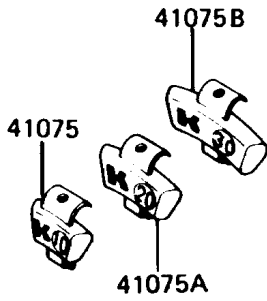

1992 Vulcan 750 PARTS DIAGRAM

Tire

F2210

1992 Vulcan 750 PARTS LIST

Tire

ITEM NAME	PART NUMBER	QUANTITY
VALVE,TIRE (Ref # 16126)	16126-1140	2
TIRE,FR,100/90-19 57H,F11A(D) (Ref # 41002)	41002-1531	1
TIRE,RR,150/90-15 M/C 74H(D) (Ref # 41002A)	41002-1776	1
BALANCER-WHEEL,10G,SILVER (Ref # 41075)	41075-1014	AR
BALANCER-WHEEL,20G,SILVER (Ref # 41075A)	41075-1015	AR
BALANCER-WHEEL,30G,SILVER (Ref # 41075B)	41075-1016	AR