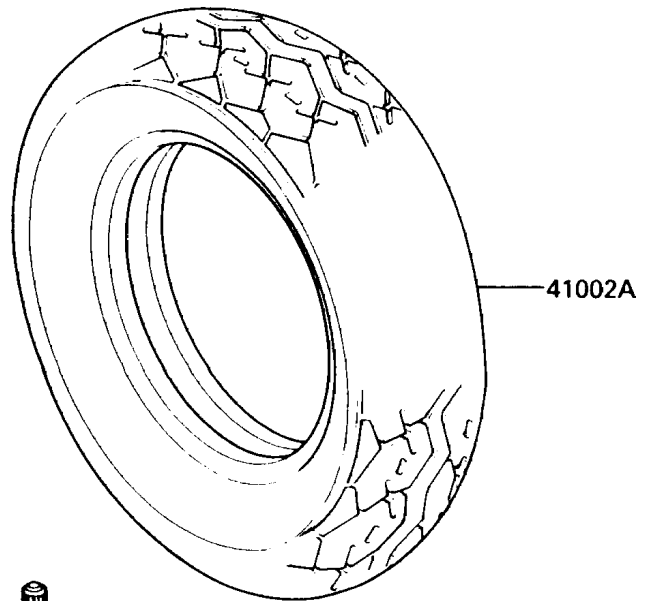

1992 Vulcan 750 PARTS DIAGRAM

Tire

F2210

1992 Vulcan 750 PARTS LIST

Tire

ITEM NAME	PART NUMBER	QUANTITY
VALVE,TIRE (Ref # 16126)	16126-1140	2
TIRE,FR,100/90-19 57H,F11A(D) (Ref # 41002)	41002-1531	1
TIRE,RR,150/90-15 M/C 74H(D) (Ref # 41002A)	41002-1776	1
BALANCER-WHEEL,10G,SILVER (Ref # 41075)	41075-1014	AR
BALANCER-WHEEL,20G,SILVER (Ref # 41075A)	41075-1015	AR
BALANCER-WHEEL,30G,SILVER (Ref # 41075B)	41075-1016	AR