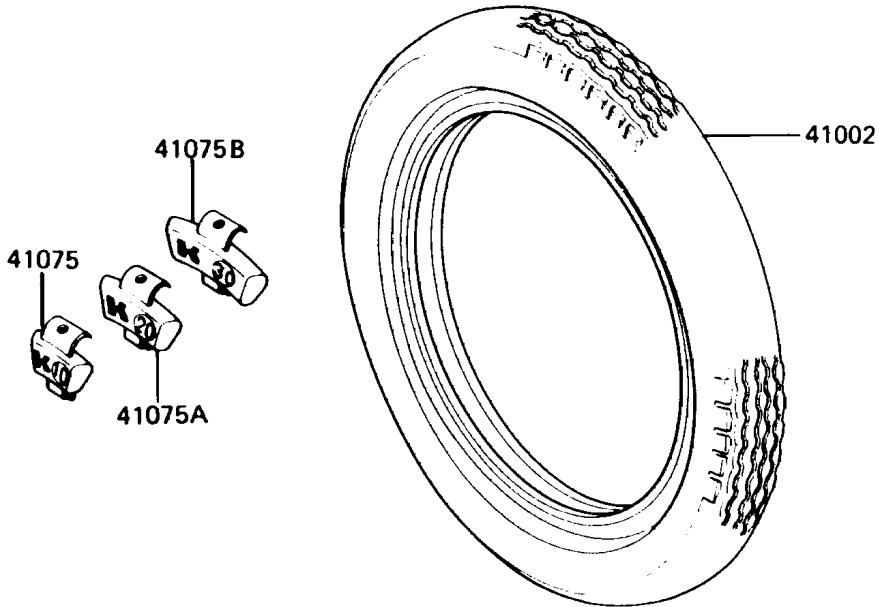

1992 Vulcan 750 PARTS DIAGRAM

Tire

F2210

1992 Vulcan 750 PARTS LIST

Tire

ITEM NAME	PART NUMBER	QUANTITY
VALVE,TIRE (Ref # 16126)	16126-1140	2
TIRE,FR,100/90-19 57H,F11A(D) (Ref # 41002)	41002-1531	1
TIRE,RR,150/90-15 M/C 74H(D) (Ref # 41002A)	41002-1776	1
BALANCER-WHEEL,10G,SILVER (Ref # 41075)	41075-1014	AR
BALANCER-WHEEL,20G,SILVER (Ref # 41075A)	41075-1015	AR
BALANCER-WHEEL,30G,SILVER (Ref # 41075B)	41075-1016	AR