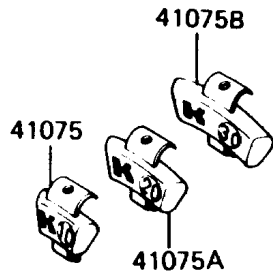

1992 Vulcan 750 PARTS DIAGRAM

Tire

F2210

1992 Vulcan 750 PARTS LIST

Tire

ITEM NAME	PART NUMBER	QUANTITY
VALVE,TIRE (Ref # 16126)	16126-1140	2
TIRE,FR,100/90-19 57H,F11A(D) (Ref # 41002)	41002-1531	1
TIRE,RR,150/90-15 M/C 74H(D) (Ref # 41002A)	41002-1776	1
BALANCER-WHEEL,10G,SILVER (Ref # 41075)	41075-1014	AR
BALANCER-WHEEL,20G,SILVER (Ref # 41075A)	41075-1015	AR
BALANCER-WHEEL,30G,SILVER (Ref # 41075B)	41075-1016	AR