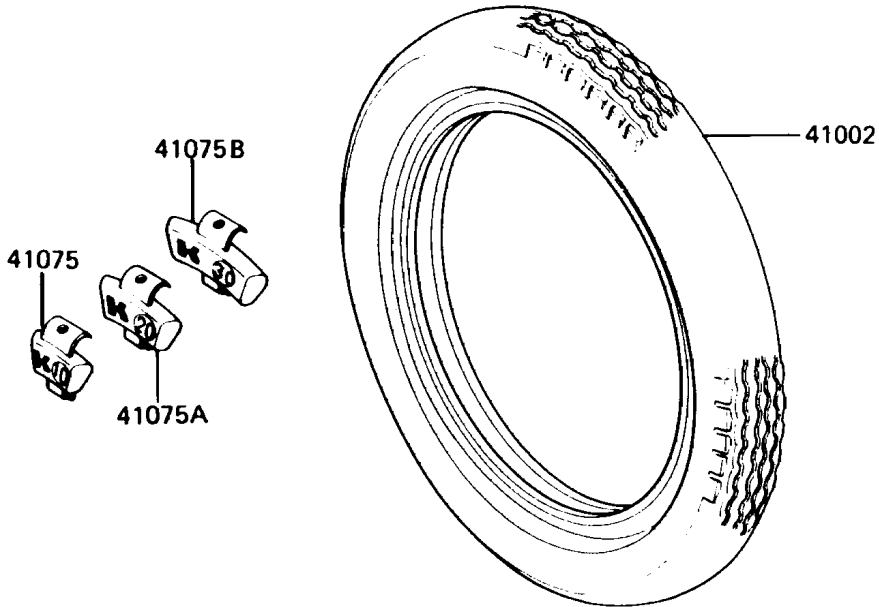

1993 Vulcan 750 PARTS DIAGRAM

Tire

F2210

1993 Vulcan 750 PARTS LIST

Tire

ITEM NAME	PART NUMBER	QUANTITY
VALVE,TIRE (Ref # 16126)	16126-1140	2
TIRE,FR,100/90-19 57H,F11A(D) (Ref # 41002)	41002-1531	1
TIRE,RR,150/90-15 M/C 74H(D) (Ref # 41002A)	41002-1776	1
BALANCER-WHEEL,10G,SILVER (Ref # 41075)	41075-1014	AR
BALANCER-WHEEL,20G,SILVER (Ref # 41075A)	41075-1015	AR
BALANCER-WHEEL,30G,SILVER (Ref # 41075B)	41075-1016	AR