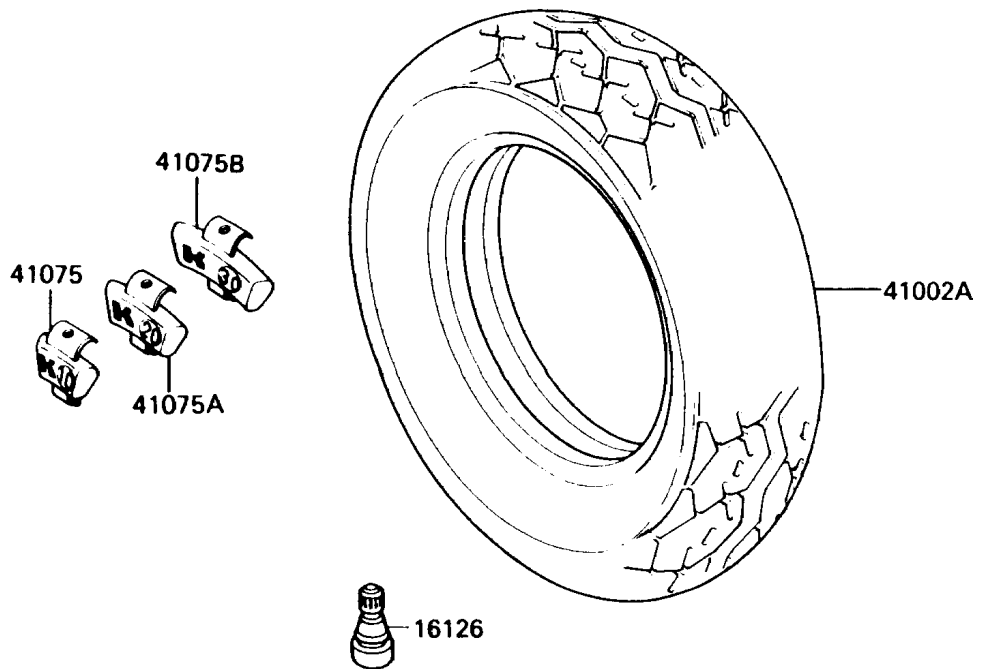

1993 Vulcan 750 PARTS DIAGRAM

Tire

F2210

1993 Vulcan 750 PARTS LIST

Tire

ITEM NAME	PART NUMBER	QUANTITY
VALVE,TIRE (Ref # 16126)	16126-1140	2
TIRE,FR,100/90-19 57H,F11A(D) (Ref # 41002)	41002-1531	1
TIRE,RR,150/90-15 M/C 74H(D) (Ref # 41002A)	41002-1776	1
BALANCER-WHEEL,10G,SILVER (Ref # 41075)	41075-1014	AR
BALANCER-WHEEL,20G,SILVER (Ref # 41075A)	41075-1015	AR
BALANCER-WHEEL,30G,SILVER (Ref # 41075B)	41075-1016	AR