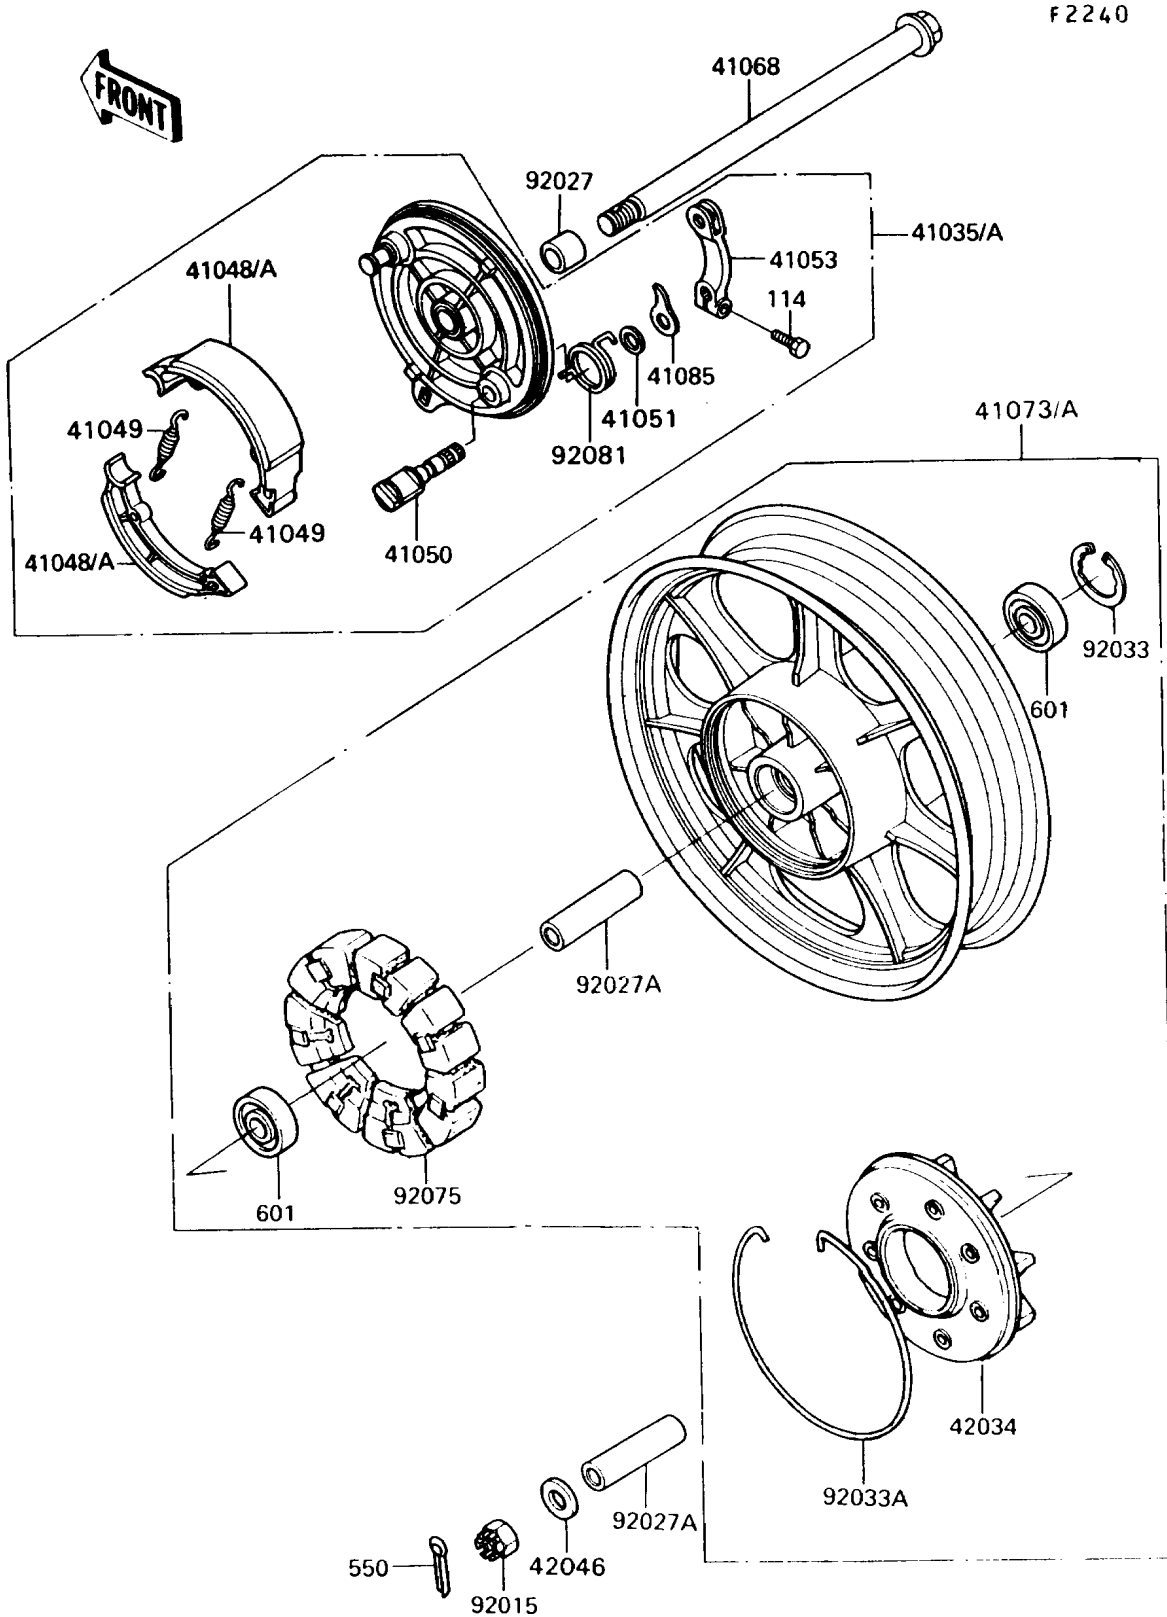

# 1993 Vulcan 750 PARTS DIAGRAM

Rear Hub

# 1993 Vulcan 750 PARTS LIST

## Rear Hub

ITEM NAME	PART NUMBER	QUANTITY
BOLT-SMALL,8X28 (Ref # 114)	114G0828	1
PIN-COTTER,4.0X35 (Ref # 550)	550D4035	1
BEARING-BALL,#6303ZZC3 (Ref # 601)	601B6303ZZ	2
PANEL-ASSY-BRAKE,RR (Ref # 41035A)	41035-1288	1
SHOE-BRAKE (Ref # 41048A)	41048-1070	2
SPRING,BRAKE SHOE (Ref # 41049)	41049-012	2
CAM-BRAKE (Ref # 41050)	41050-1059	1
SEAL,BRAKE CAM (Ref # 41051)	41051-003	1
LEVER-BRAKE CAM (Ref # 41053)	41053-1063	1
AXLE,RR (Ref # 41068)	41068-1191	1
WHEEL-ASSY,RR,SILVER NO.1 (Ref # 41073)	41073-1453-CX	1
INDICATOR (Ref # 41085)	41085-1054	1
COUPLING,RR HUB (Ref # 42034)	42034-1029	1
WASHER,17.3X32X3.2 (Ref # 42046)	42046-009	1
NUT,16MM (Ref # 92015)	92015-055	1
COLLAR (Ref # 92027)	92027-1486	1
COLLAR,17.2X25X74 (Ref # 92027A)	92027-1867	2
RING-SNAP,47MM (Ref # 92033)	92033-1042	1
RING-SNAP,194MM (Ref # 92033A)	92033-1075	1
DAMPER,RR HUB SHOCK (Ref # 92075)	92075-1372	1
SPRING,BRAKE CAM LEVER RETURN (Ref # 92081)	92081-1816	1