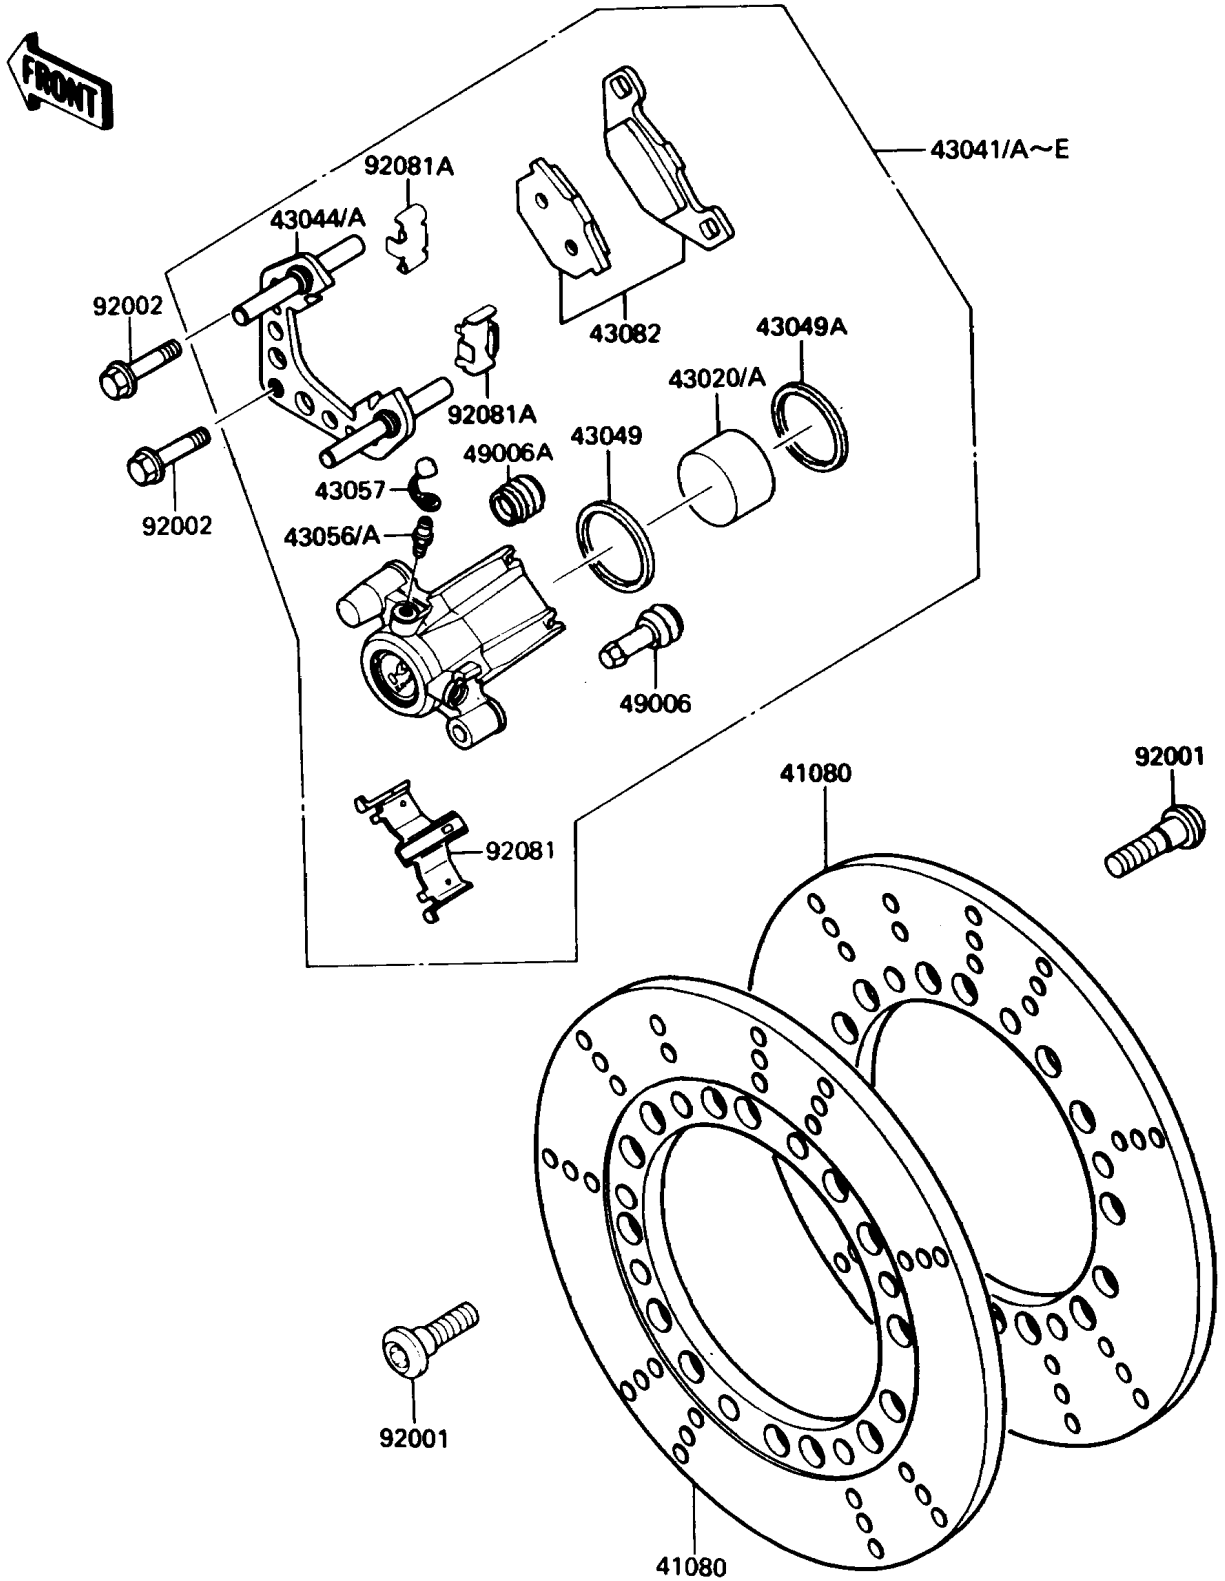

1991 Vulcan 750 PARTS DIAGRAM

Front Brake

F2292

1991 Vulcan 750 PARTS LIST

Front Brake

ITEM NAME	PART NUMBER	QUANTITY
-----------	-------------	----------