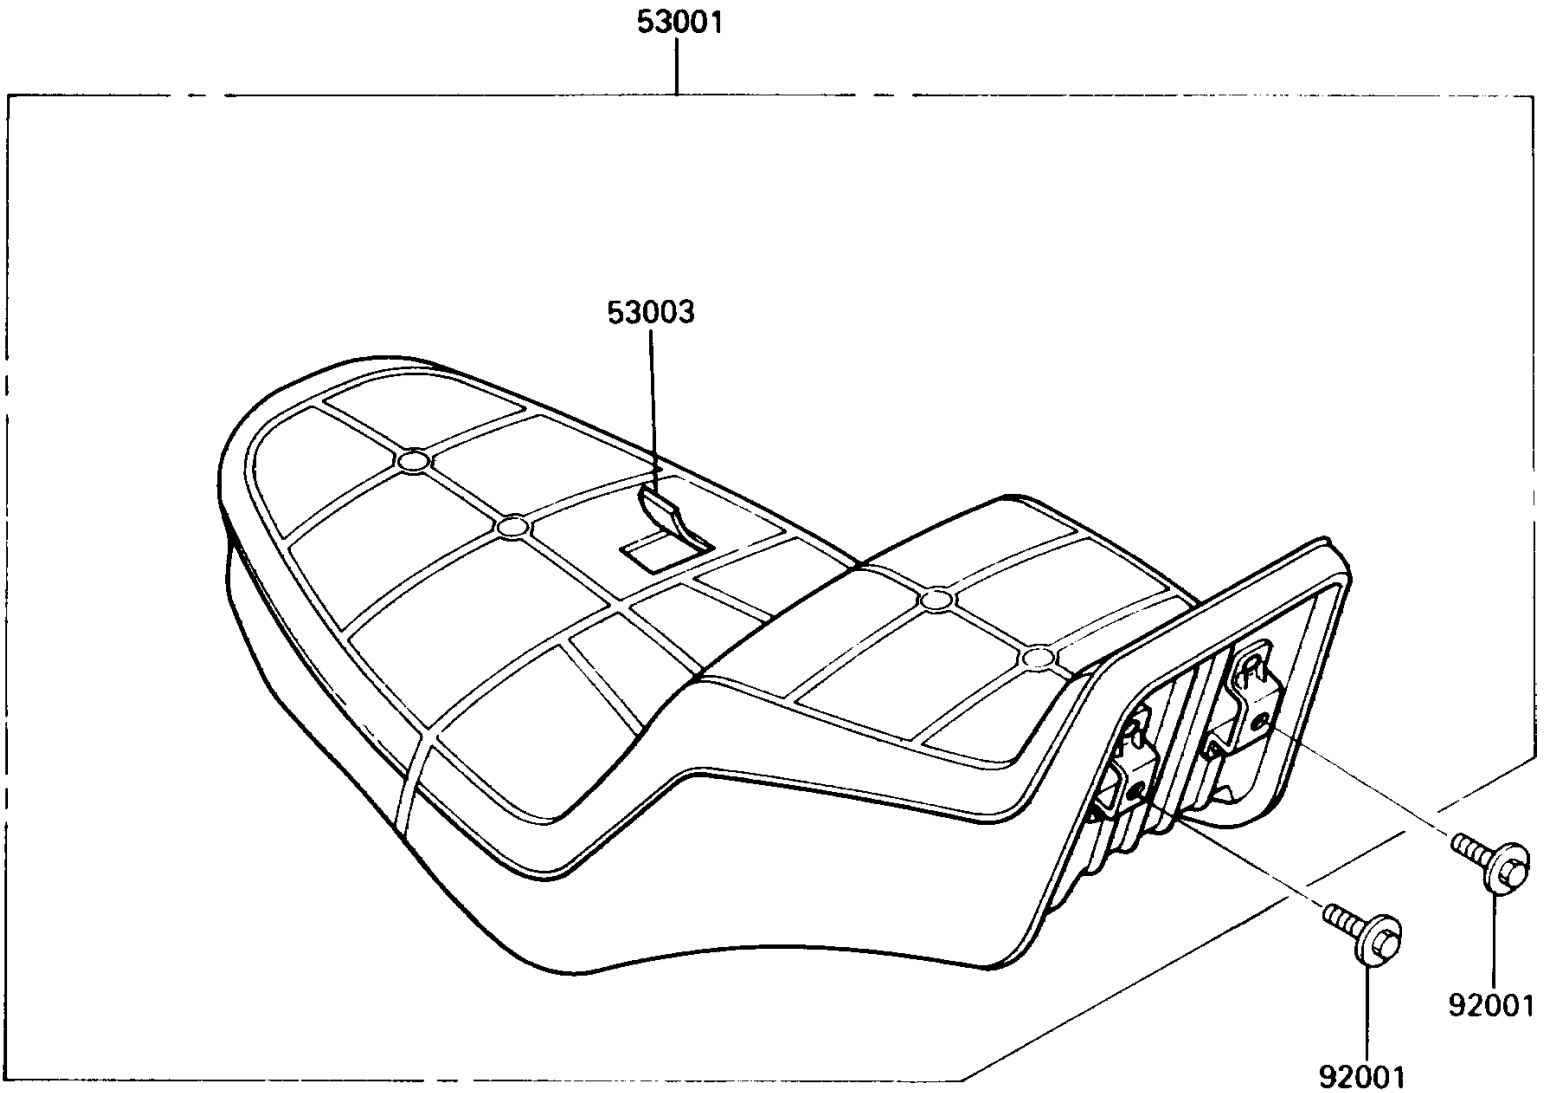

1993 Vulcan 750 PARTS DIAGRAM

Seat

F2510

1993 Vulcan 750 PARTS LIST

Seat

ITEM NAME	PART NUMBER	QUANTITY
SEAT-ASSY,DUAL (Ref # 53001)	53001-1454	1
LEATHER,SEAT (Ref # 53003)	53003-1157	1
BOLT,6X20 (Ref # 92001)	92001-1773	2