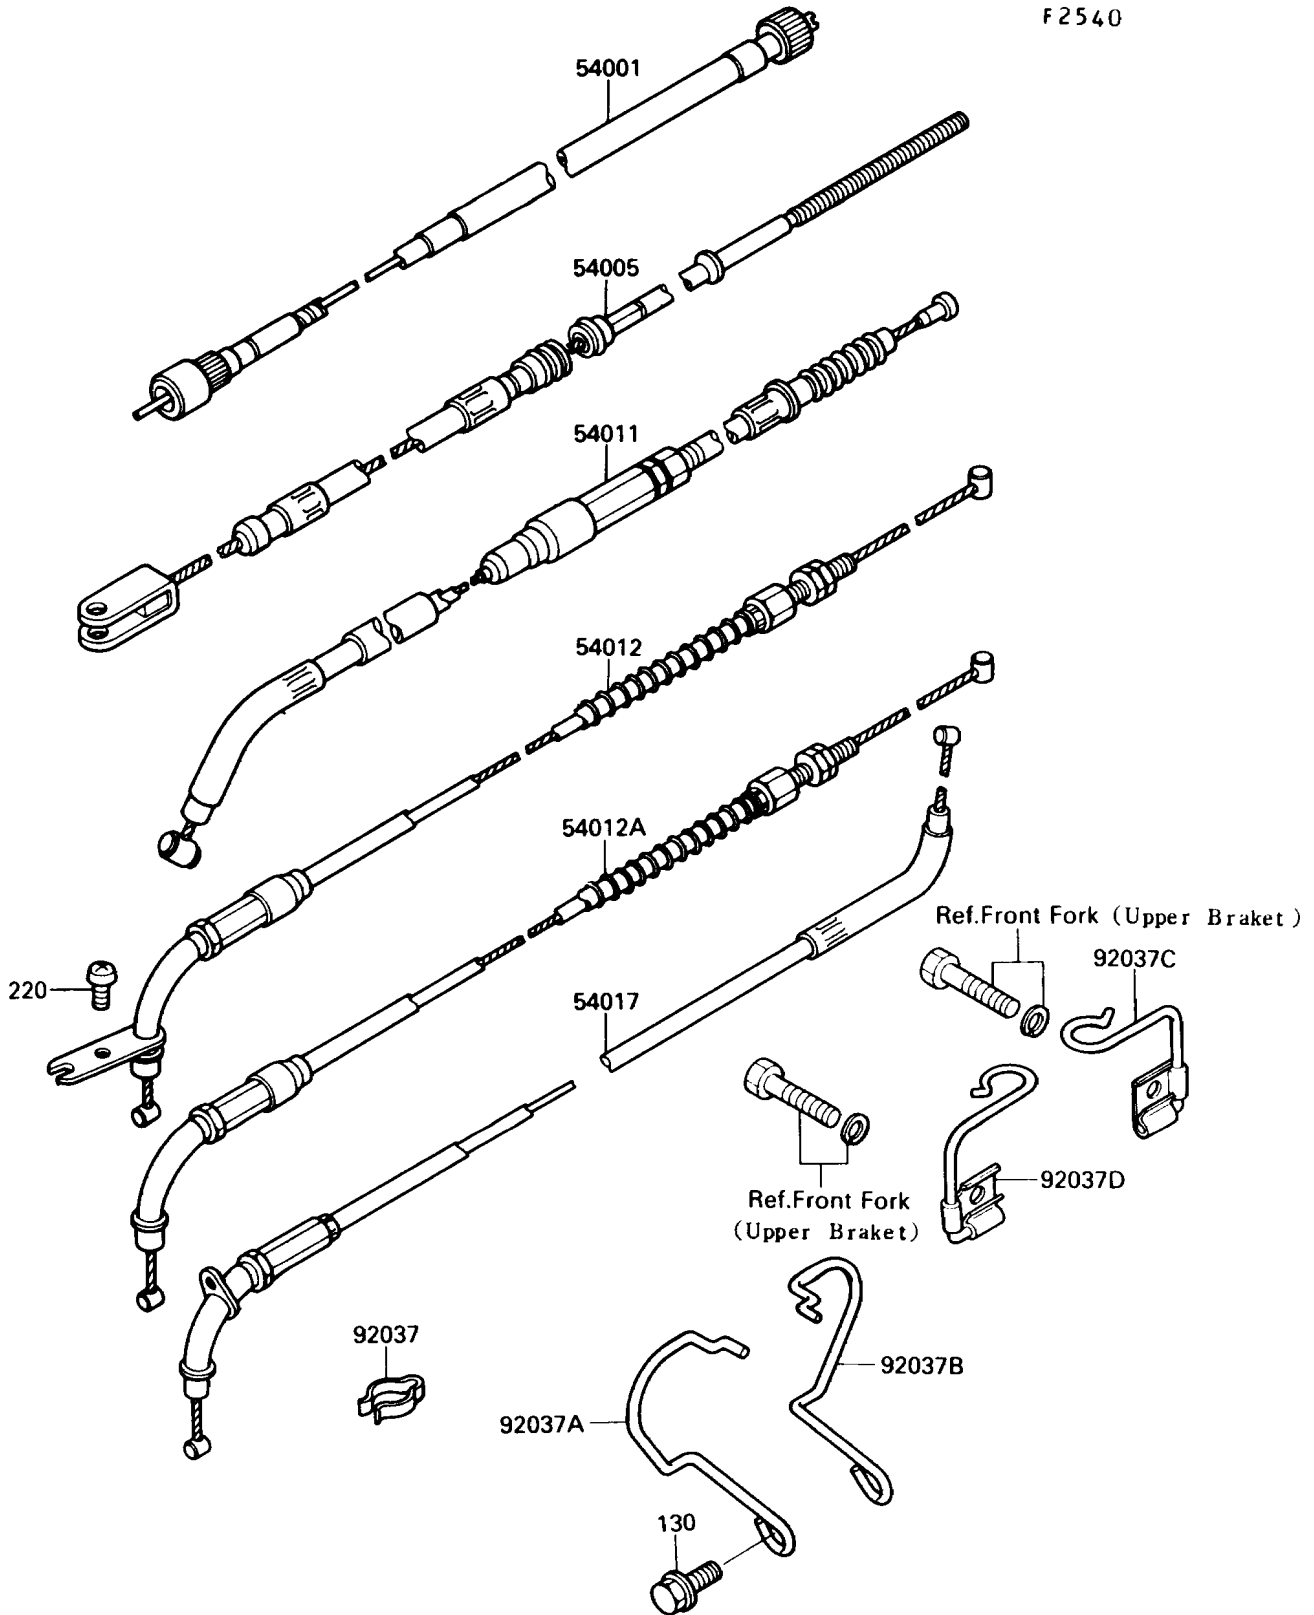

1991 Vulcan 750 PARTS DIAGRAM

Cable

F2540

1991 Vulcan 750 PARTS LIST

Cable

ITEM NAME	PART NUMBER	QUANTITY
BOLT-FLANGED,6X14 (Ref # 130)	130C0614	1
SCREW-PAN-CROS (Ref # 220)	220C0514	1
CABLE-SPEEDOMETER (Ref # 54001)	54001-1029	1
CABLE-BRAKE (Ref # 54005)	54005-1124	1
CABLE-CLUTCH (Ref # 54011)	54011-1227	1
CABLE-THROTTLE,OPENING (Ref # 54012)	54012-1242	1
CABLE-THROTTLE,CLOSING (Ref # 54012A)	54012-1243	1
CABLE-STARTER (Ref # 54017)	54017-1059	1
CLAMP,CABLE (Ref # 92037)	92037-093	1
CLAMP,HARNESS (Ref # 92037A)	92037-1638	1
CLAMP,CABLE (Ref # 92037B)	92037-1639	1
CLAMP,CABLE (Ref # 92037C)	92037-1666	1
CLAMP,CABLE (Ref # 92037D)	92037-1667	1