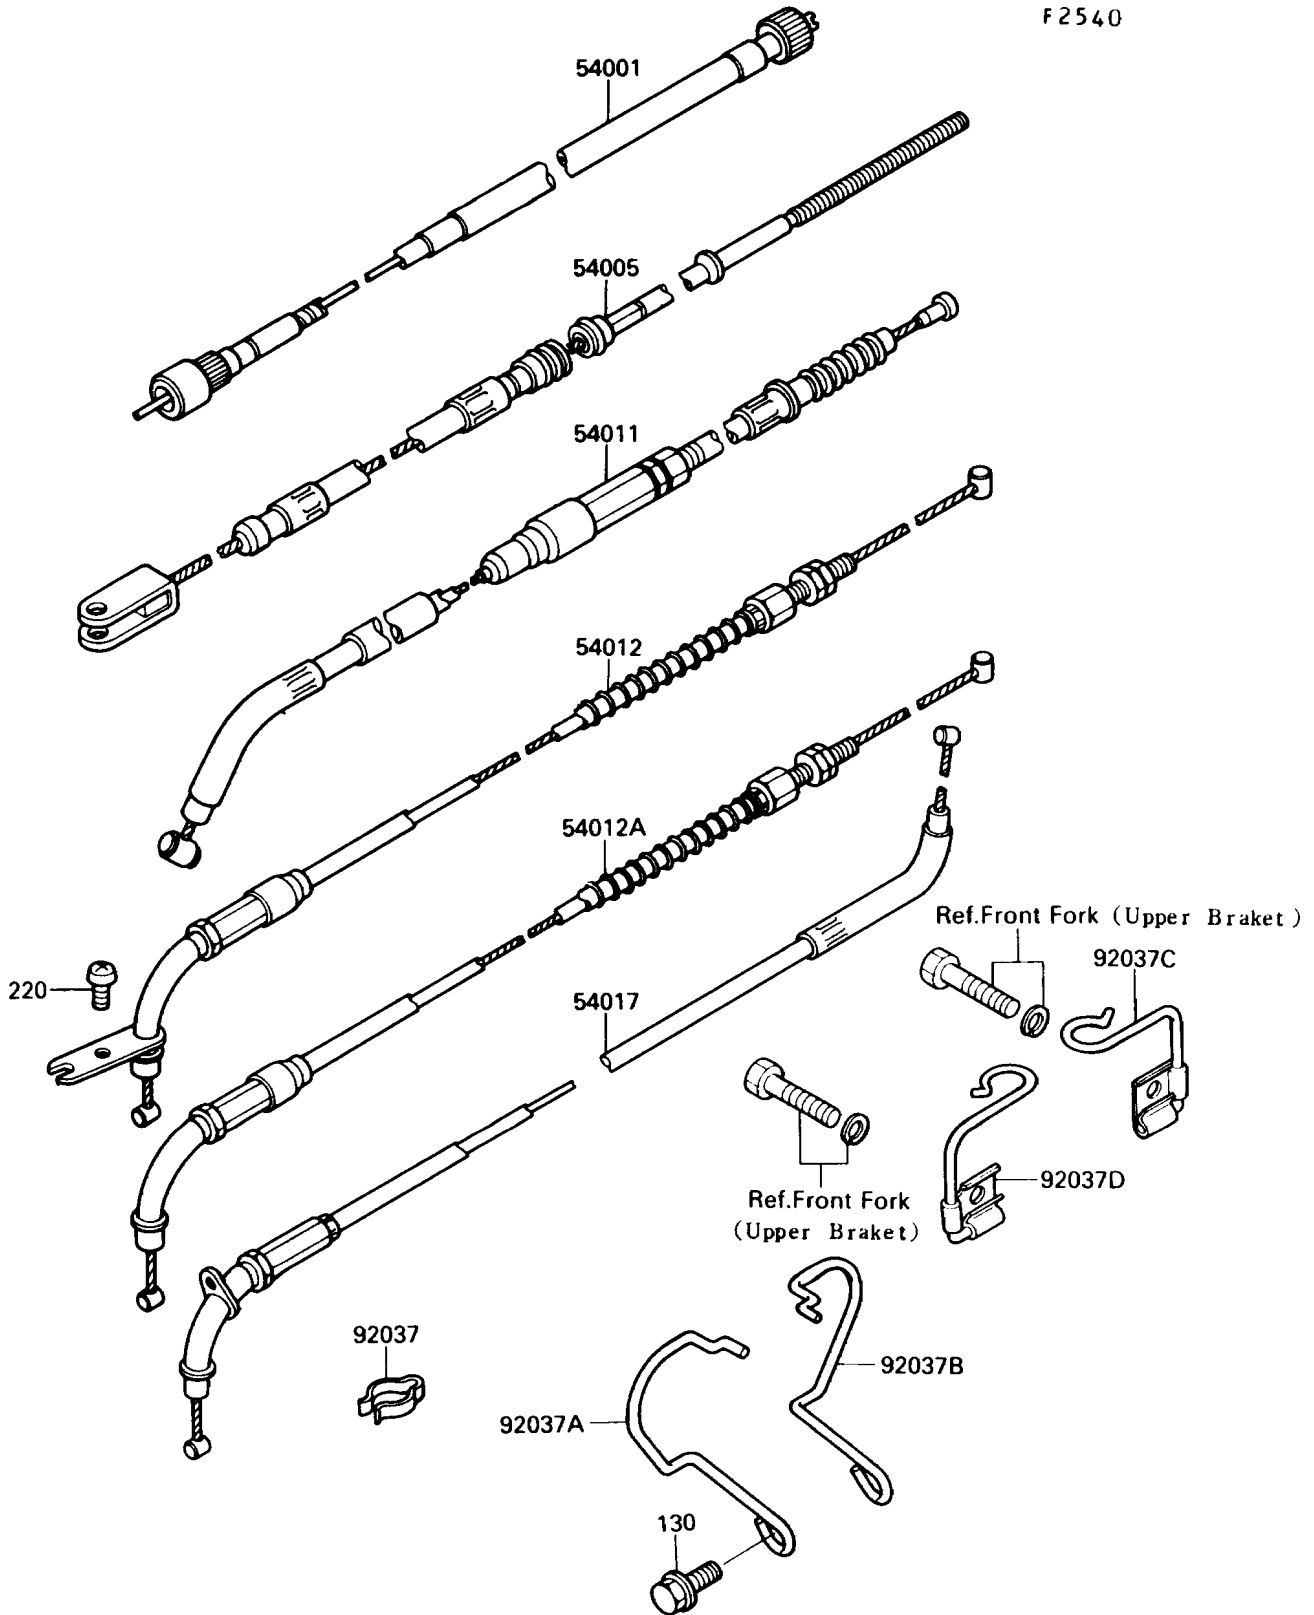

# 1992 Vulcan 750 PARTS DIAGRAM

Cable

F2540

## 1992 Vulcan 750 PARTS LIST

### Cable

ITEM NAME	PART NUMBER	QUANTITY
BOLT-FLANGED,6X14 (Ref # 130)	130C0614	1
SCREW-PAN-CROS (Ref # 220)	220C0514	1
CABLE-SPEEDOMETER (Ref # 54001)	54001-1029	1
CABLE-BRAKE (Ref # 54005)	54005-1124	1
CABLE-CLUTCH (Ref # 54011)	54011-1227	1
CABLE-THROTTLE,OPENING (Ref # 54012)	54012-1242	1
CABLE-THROTTLE,CLOSING (Ref # 54012A)	54012-1243	1
CABLE-STARTER (Ref # 54017)	54017-1059	1
CLAMP,CABLE (Ref # 92037)	92037-093	1
CLAMP,HARNESS (Ref # 92037A)	92037-1638	1
CLAMP,CABLE (Ref # 92037B)	92037-1639	1
CLAMP,CABLE (Ref # 92037C)	92037-1666	1
CLAMP,CABLE (Ref # 92037D)	92037-1667	1