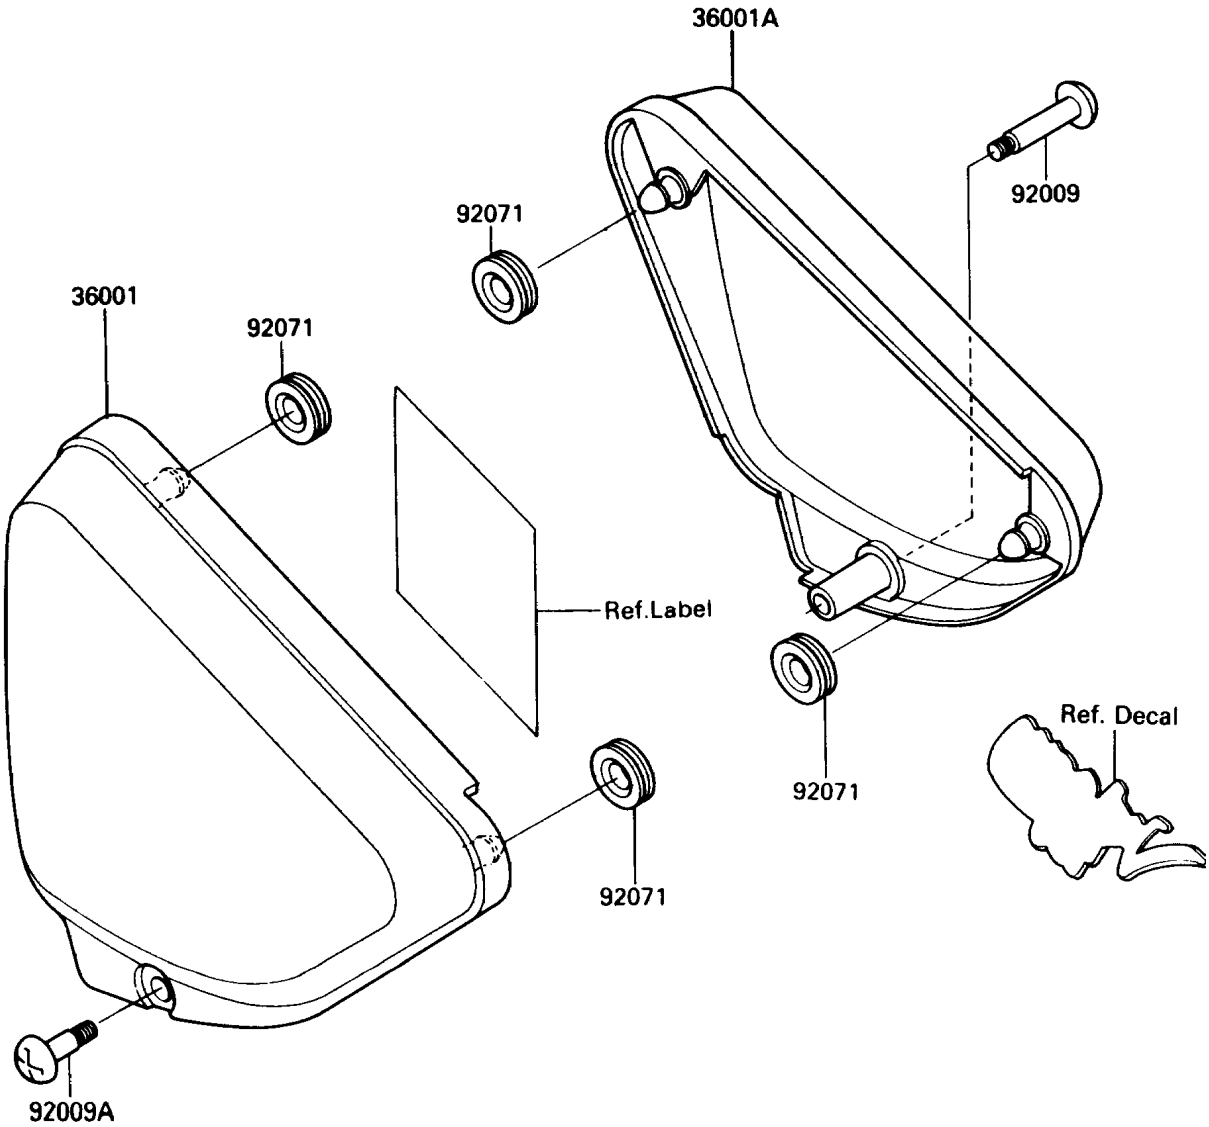

1990 Vulcan 750 PARTS DIAGRAM

Side Cover

F2611

1990 Vulcan 750 PARTS LIST

Side Cover

ITEM NAME	PART NUMBER	QUANTITY
COVER-SIDE,LH (Ref # 36001)	36001-1359	1
COVER-SIDE,RH (Ref # 36001A)	36001-1360	1
SCREW,6X40 (Ref # 92009)	92009-1091	1
SCREW,6X25.5 (Ref # 92009A)	92009-1373	1
GROMMET (Ref # 92071)	92071-056	4