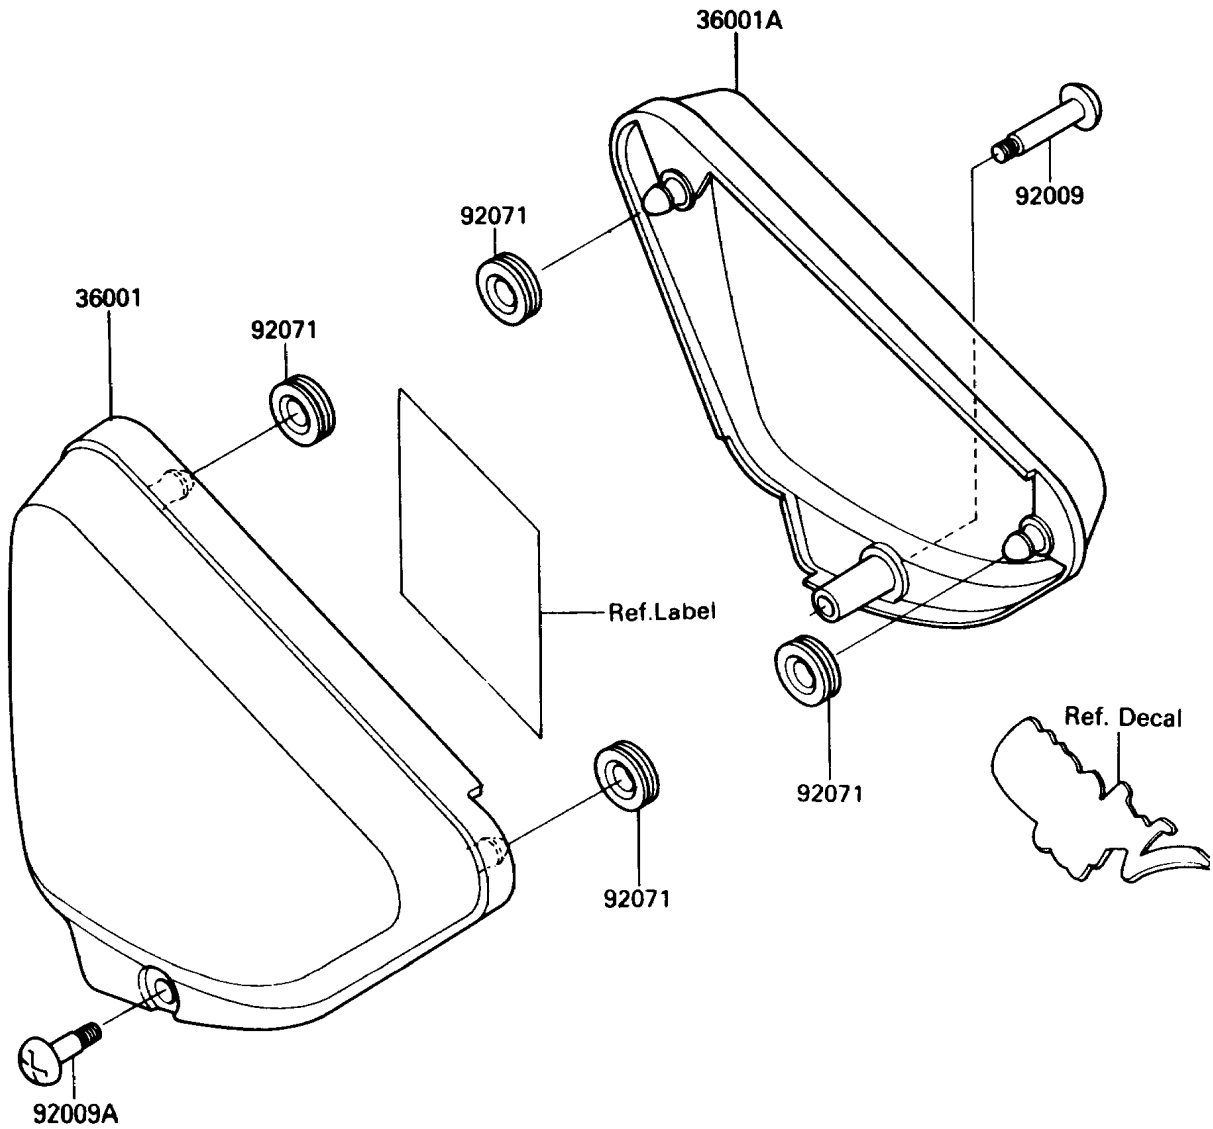

1992 Vulcan 750 PARTS DIAGRAM

Side Cover

F2611

1992 Vulcan 750 PARTS LIST

Side Cover

ITEM NAME	PART NUMBER	QUANTITY
COVER-SIDE,LH (Ref # 36001)	36001-1359	1
COVER-SIDE,RH (Ref # 36001A)	36001-1360	1
SCREW,6X40 (Ref # 92009)	92009-1091	1
SCREW,6X25.5 (Ref # 92009A)	92009-1373	1
GROMMET (Ref # 92071)	92071-056	4