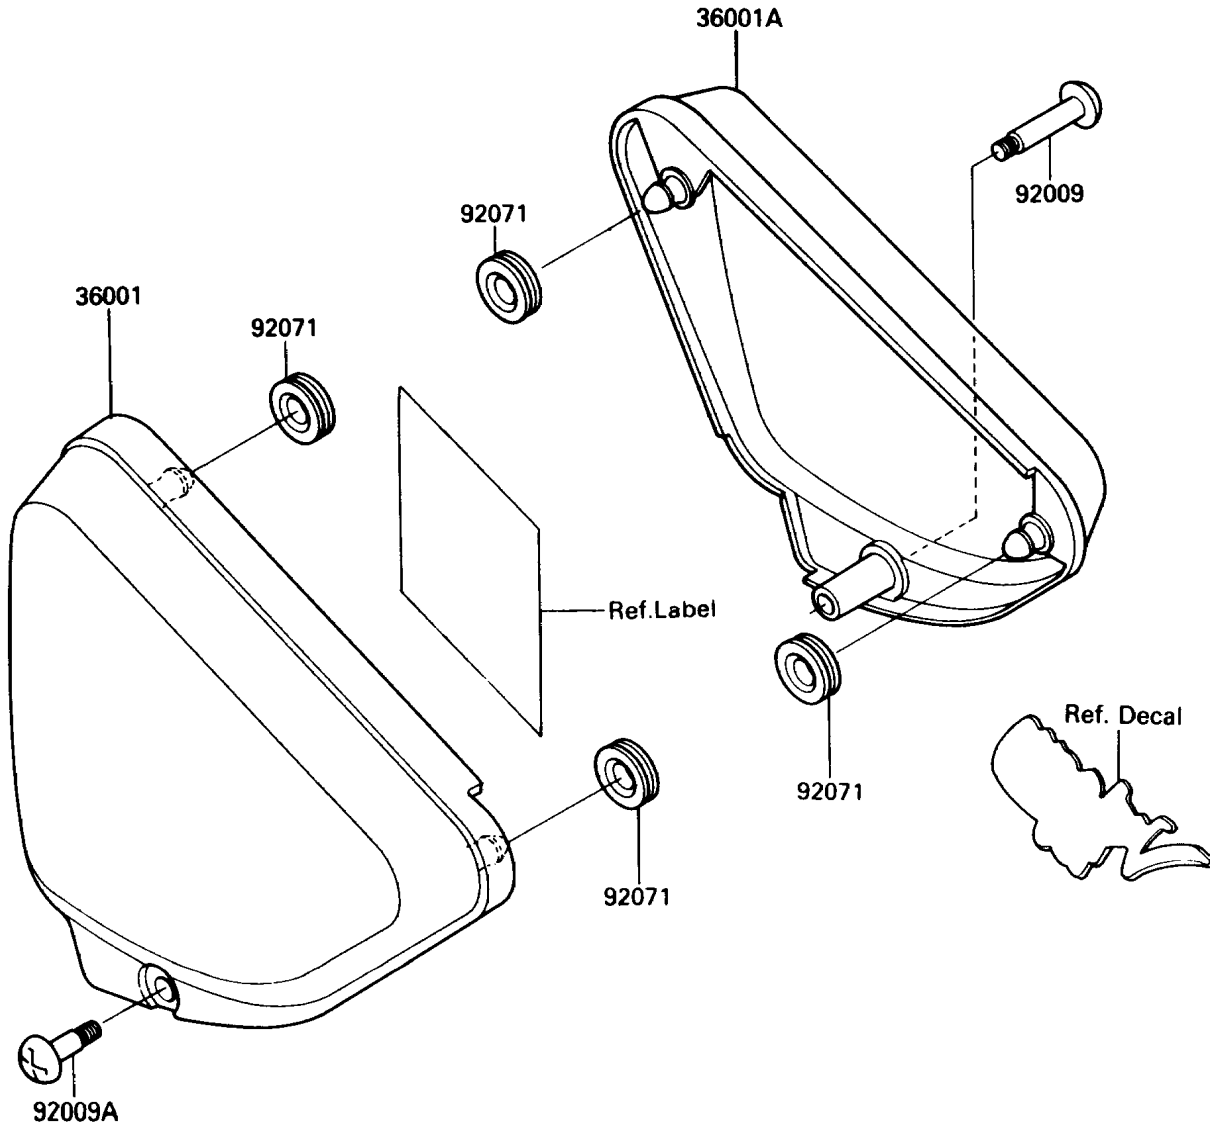

1993 Vulcan 750 PARTS DIAGRAM

Side Cover

F2611

1993 Vulcan 750 PARTS LIST

Side Cover

ITEM NAME	PART NUMBER	QUANTITY
COVER-SIDE,LH (Ref # 36001)	36001-1359	1
COVER-SIDE,RH (Ref # 36001A)	36001-1360	1
SCREW,6X40 (Ref # 92009)	92009-1091	1
SCREW,6X25.5 (Ref # 92009A)	92009-1373	1
GROMMET (Ref # 92071)	92071-056	4