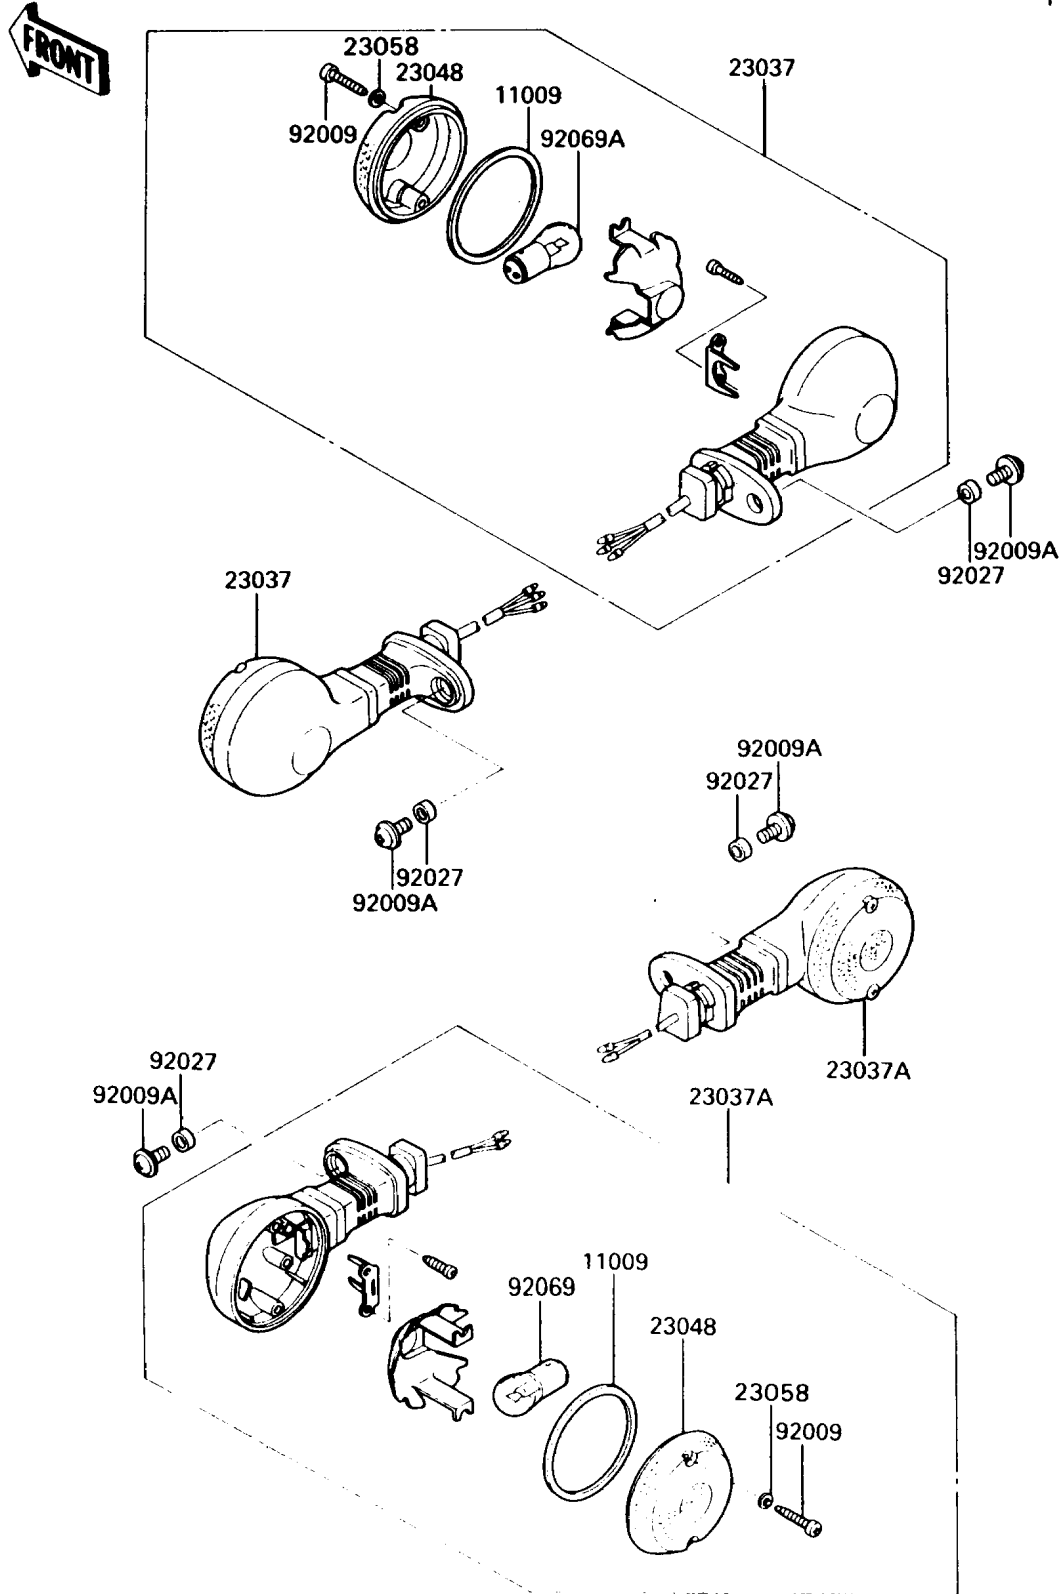

1992 Vulcan 750 PARTS DIAGRAM

Turn Signal

F2730

1992 Vulcan 750 PARTS LIST

Turn Signal

ITEM NAME	PART NUMBER	QUANTITY
GASKET,SIGNAL LAMP (Ref # 11009)	11009-1413	4
LAMP-ASSY-SIGNAL,FR (Ref # 23037)	23037-1214	2
LAMP-ASSY-SIGNAL (Ref # 23037A)	23037-1220	2
LENS-SIGNAL LAMP (Ref # 23048)	23048-1066	4
WASHER,PLAIN,4MM (Ref # 23058)	23058-002	8
SCREW,TAPPING,4X25 (Ref # 92009)	92009-1069	8
SCREW,6X14 (Ref # 92009A)	92009-1288	4
COLLAR,6.8X10X6 (Ref # 92027)	92027-103	4
BULB,12V 32CP(23W) (Ref # 92069)	92069-055	2
BULB,12V 32/3CP(23/8W) (Ref # 92069A)	92069-060	2