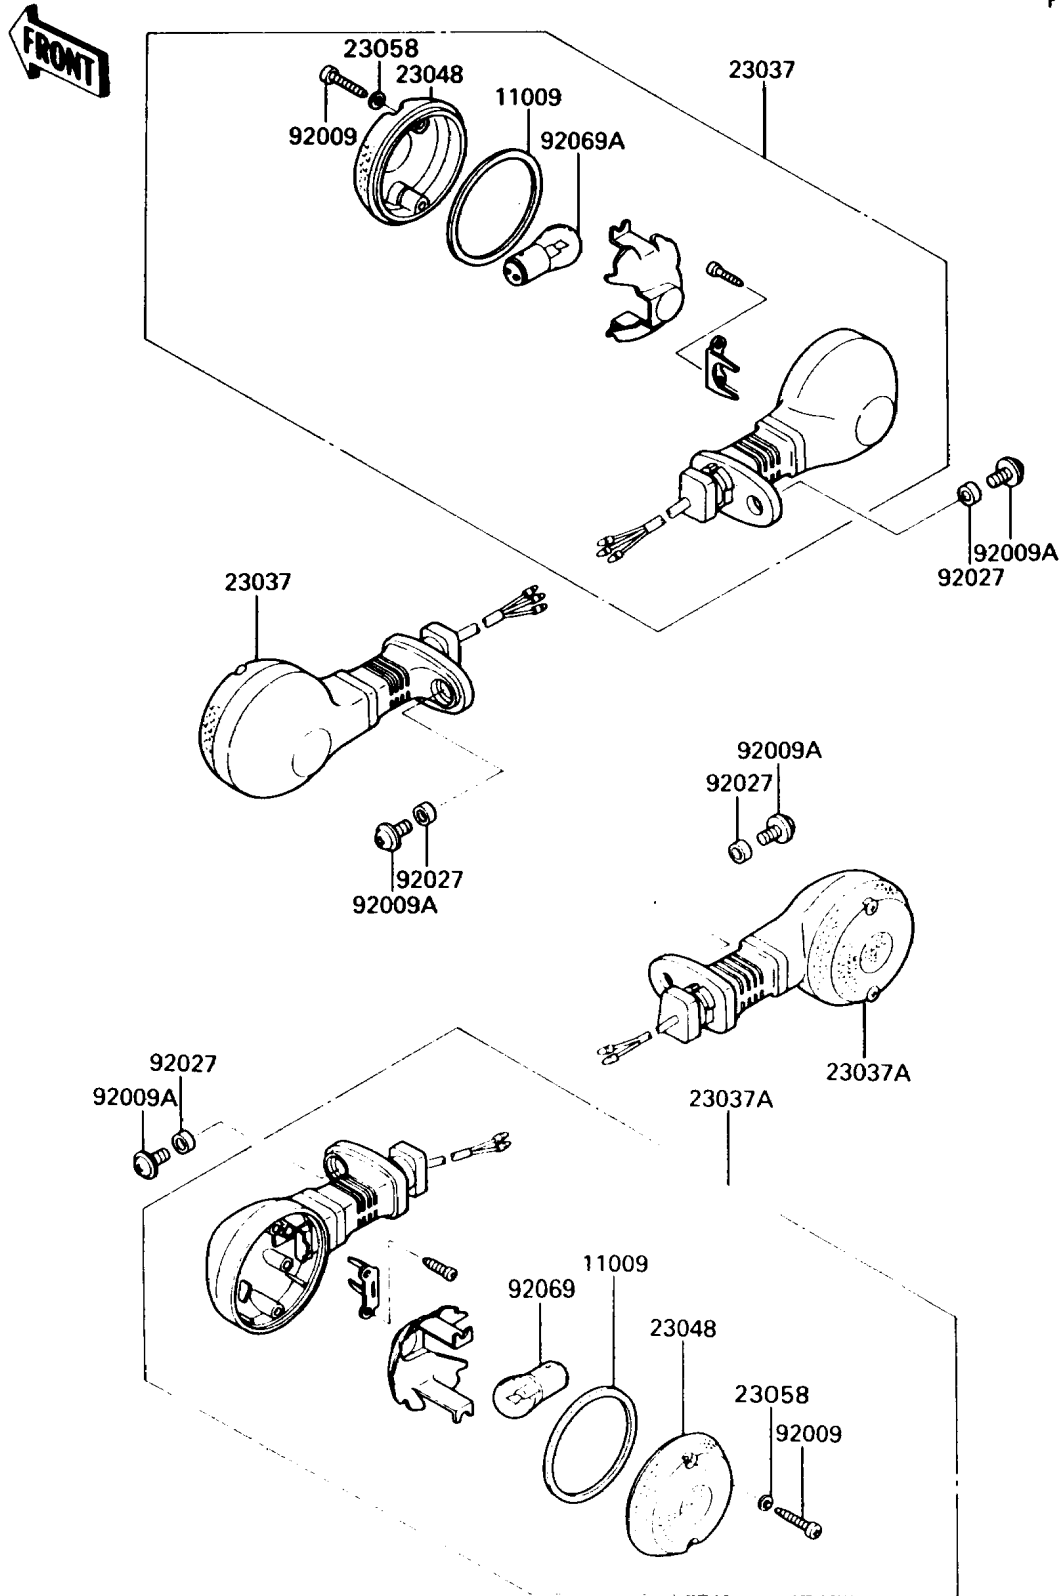

1992 Vulcan 750 PARTS DIAGRAM

Turn Signal

F2730

1992 Vulcan 750 PARTS LIST

Turn Signal

ITEM NAME	PART NUMBER	QUANTITY
GASKET,SIGNAL LAMP (Ref # 11009)	11009-1413	4
LAMP-ASSY-SIGNAL,FR (Ref # 23037)	23037-1214	2
LAMP-ASSY-SIGNAL (Ref # 23037A)	23037-1220	2
LENS-SIGNAL LAMP (Ref # 23048)	23048-1066	4
WASHER,PLAIN,4MM (Ref # 23058)	23058-002	8
SCREW,TAPPING,4X25 (Ref # 92009)	92009-1069	8
SCREW,6X14 (Ref # 92009A)	92009-1288	4
COLLAR,6.8X10X6 (Ref # 92027)	92027-103	4
BULB,12V 32CP(23W) (Ref # 92069)	92069-055	2
BULB,12V 32/3CP(23/8W) (Ref # 92069A)	92069-060	2