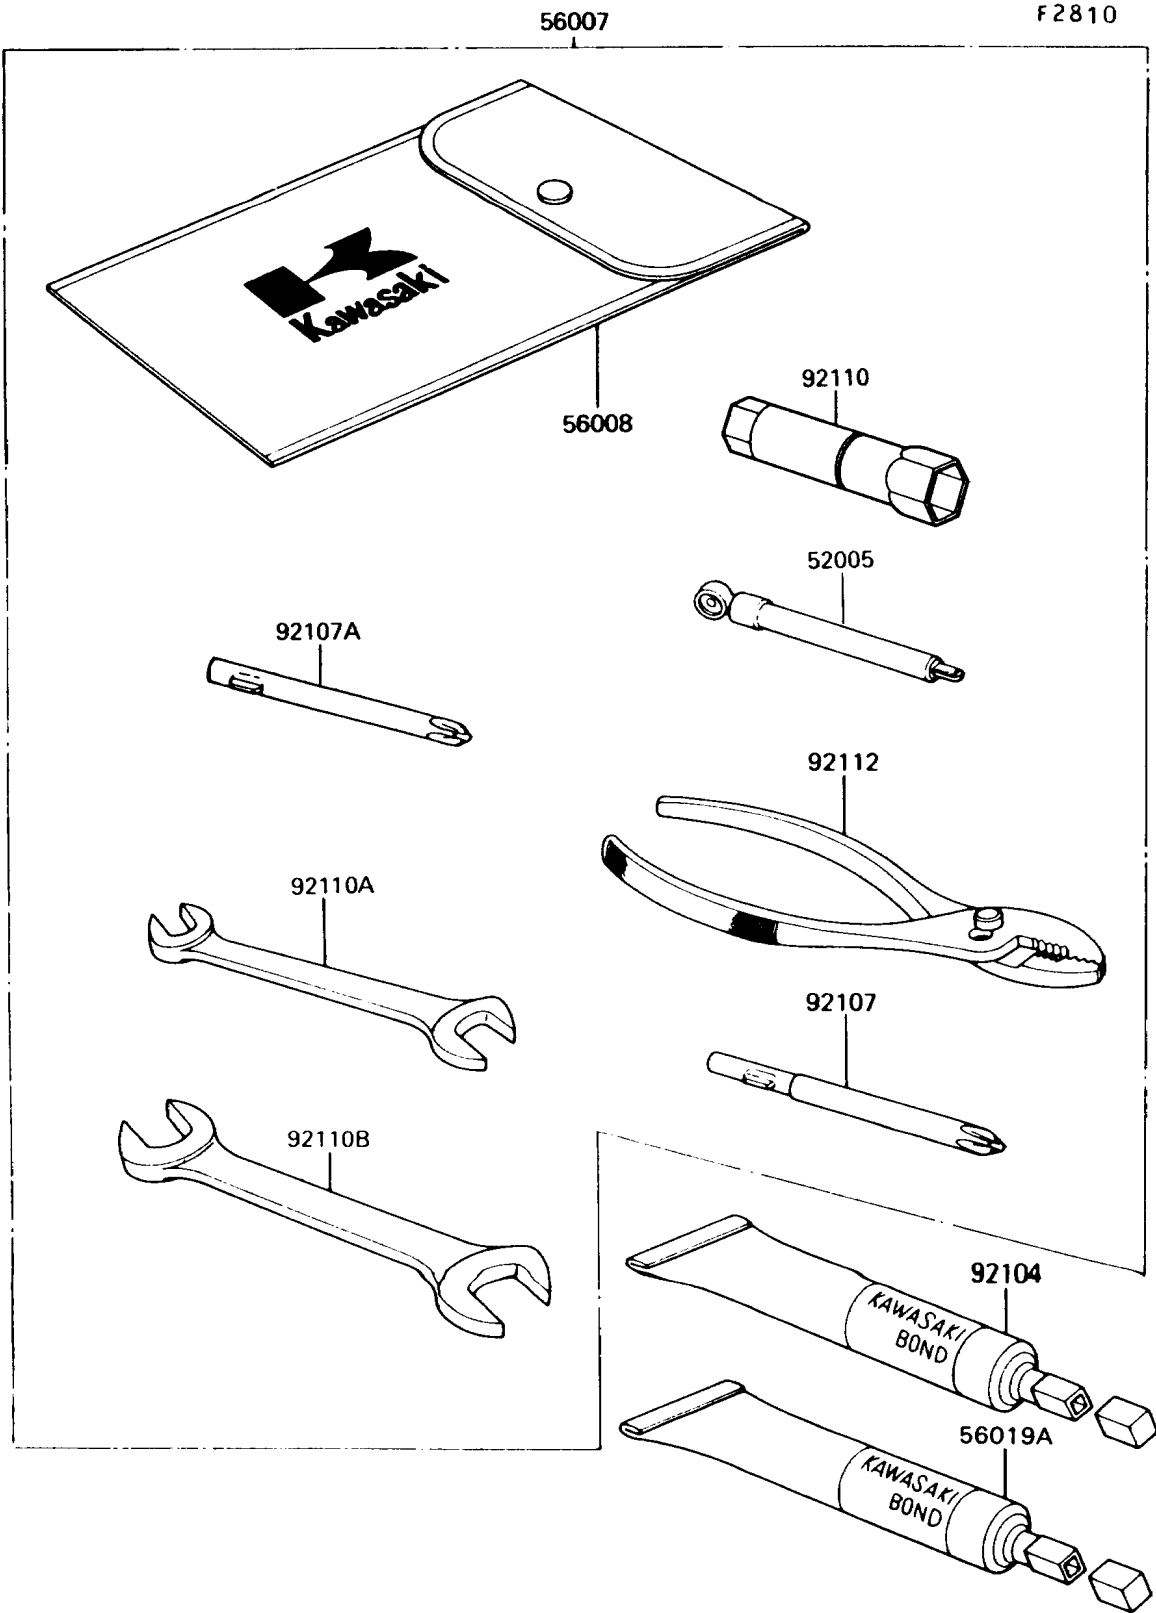

1993 Vulcan 750 PARTS DIAGRAM

Tool

1993 Vulcan 750 PARTS LIST

Tool

ITEM NAME	PART NUMBER	QUANTITY
GAUGE,AIR,3.5KG/CM2 (Ref # 52005)	52005-1031	1
TOOLKIT (Ref # 56007)	56007-1296	1
BAG,TOOL (Ref # 56008)	56008-1007	1
THREE BOND TB1211,HT/RS,WHITE (Ref # 56019A)	56019-120	1
GASKET-LIQUID,TUBE,100G,SILVER (Ref # 92104)	92104-002	1
TOOL-DRIVER,#3PHILLIPS (Ref # 92107)	92107-005	1
TOOL-DRIVER,#2PHILLIPS (Ref # 92107A)	92107-1053	1
TOOL-WRENCH,BOX,18MM (Ref # 92110)	92110-1111	1
TOOL-WRENCH,OPEN END,10X12 (Ref # 92110A)	92110-1152	1
TOOL-WRENCH,OPEN END,14X17 (Ref # 92110B)	92110-1153	1
TOOL-PLIERS (Ref # 92112)	92112-003	1