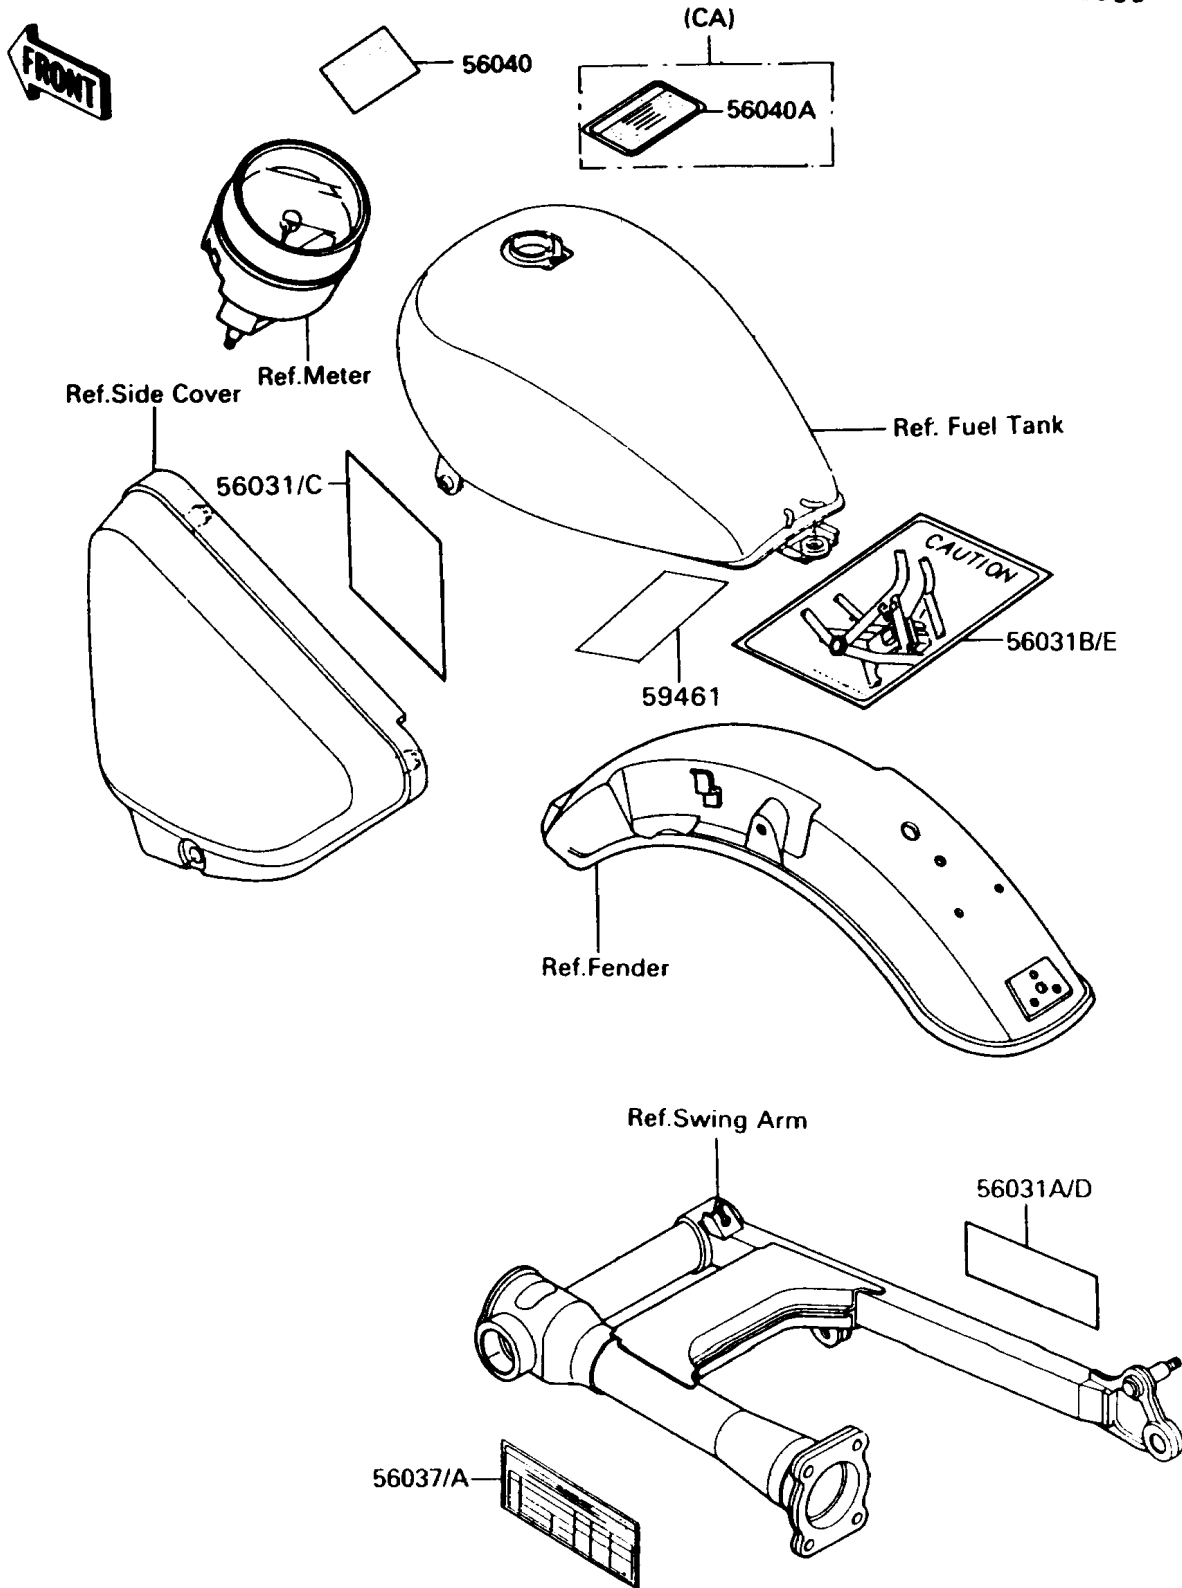

1992 Vulcan 750 PARTS DIAGRAM

Label

F2860

1992 Vulcan 750 PARTS LIST

Label

ITEM NAME	PART NUMBER	QUANTITY
LABEL-MANUAL,DAILY SAFETY (Ref # 56031)	56031-1394	1
LABEL-MANUAL,OIL&OIL FILTER (Ref # 56031A)	56031-1406	1
LABEL-MANUAL,BATTERY VENT (Ref # 56031B)	56031-1422	1
LABEL-MANUAL,DAILY SAFETY (Ref # 56031C)	56031-1438	1
LABEL-MANUAL,OIL&OIL FILTER (Ref # 56031D)	56031-1439	1
LABEL-MANUAL,BATTERY VENT (Ref # 56031E)	56031-1440	1
LABEL-SPECIFICATION,TIRE&LOAD (Ref # 56037)	56037-1471	1
LABEL-SPECIFICATION,TIRE&LOAD (Ref # 56037A)	56037-1481	1
LABEL-WARNING,BREAK IN CAUTION (Ref # 56040)	56040-1007	1
LABEL-WARNING,EVAPO (Ref # 56040A)	56040-1121	1
LABEL-CERTIFICATION,EVAPO ROUT (Ref # 59461)	59461-1528	1