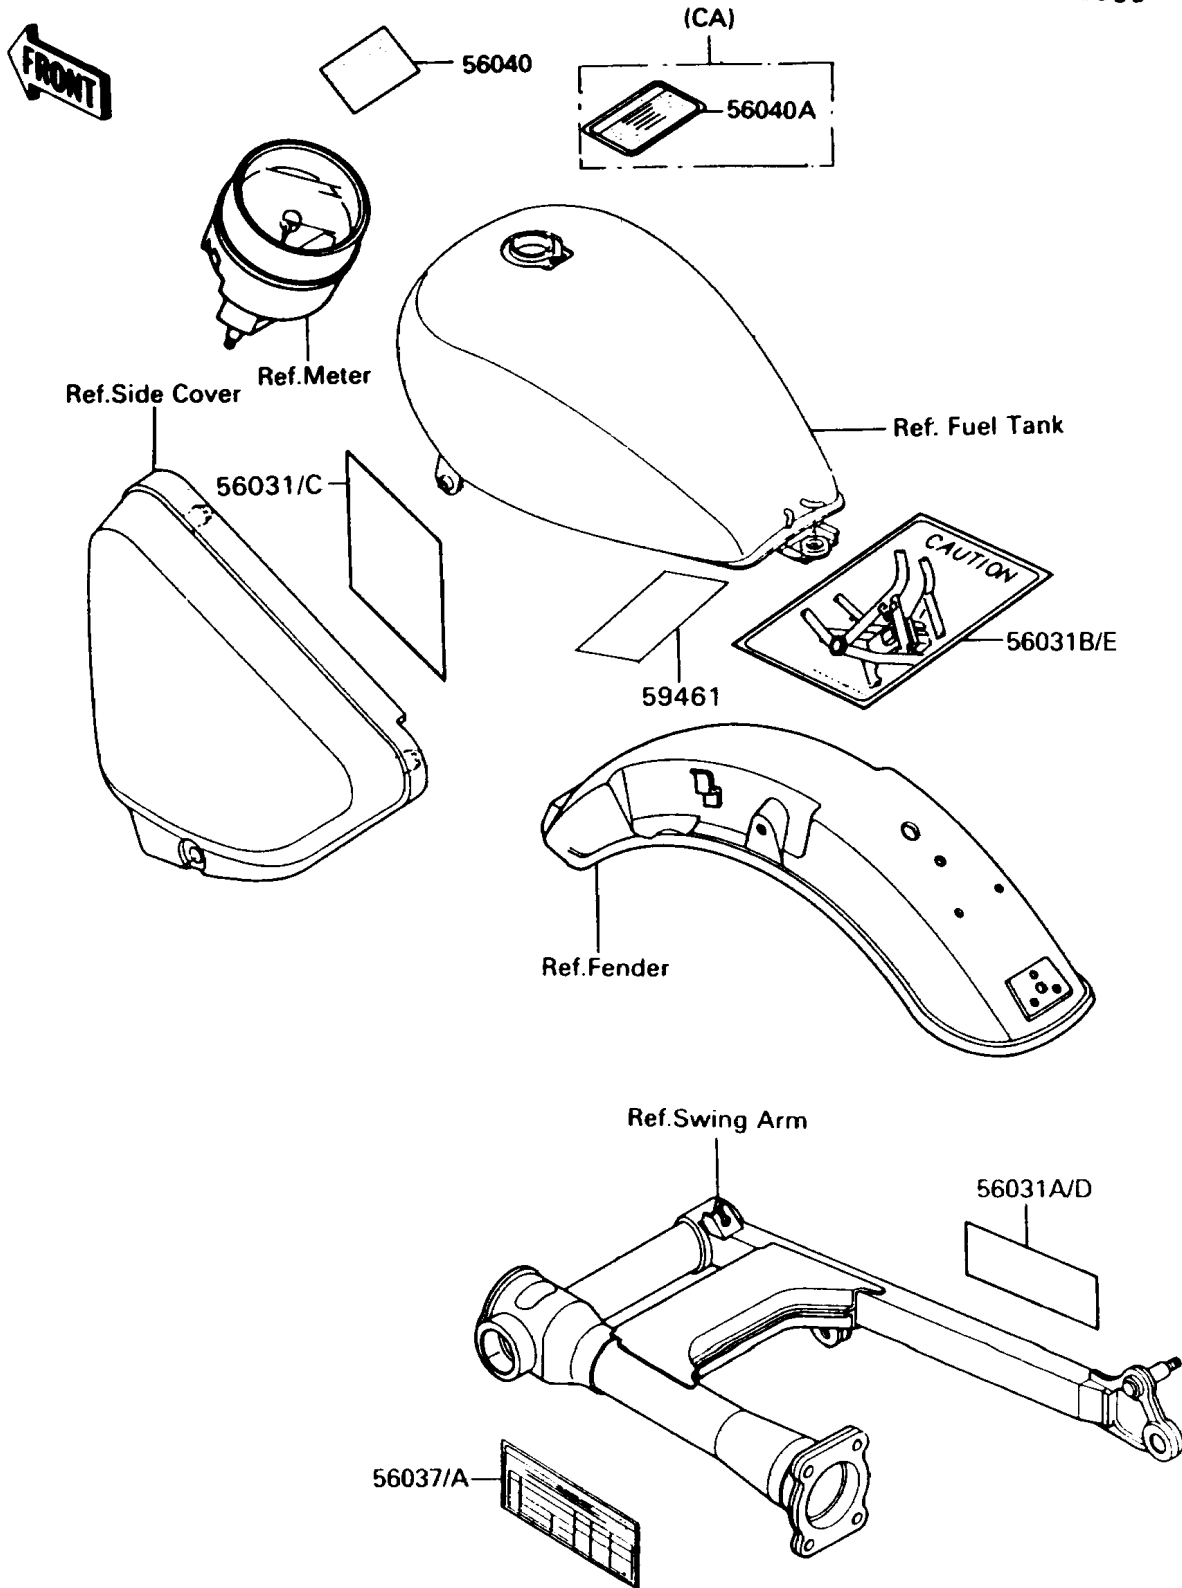

1993 Vulcan 750 PARTS DIAGRAM

Label

F2860

1993 Vulcan 750 PARTS LIST

Label

ITEM NAME	PART NUMBER	QUANTITY
LABEL-MANUAL,DAILY SAFETY (Ref # 56031)	56031-1394	1
LABEL-MANUAL,OIL&OIL FILTER (Ref # 56031A)	56031-1406	1
LABEL-MANUAL,BATTERY VENT (Ref # 56031B)	56031-1422	1
LABEL-MANUAL,DAILY SAFETY (Ref # 56031C)	56031-1438	1
LABEL-MANUAL,OIL&OIL FILTER (Ref # 56031D)	56031-1439	1
LABEL-MANUAL,BATTERY VENT (Ref # 56031E)	56031-1440	1
LABEL-SPECIFICATION,TIRE&LOAD (Ref # 56037)	56037-1471	1
LABEL-SPECIFICATION,TIRE&LOAD (Ref # 56037A)	56037-1481	1
LABEL-WARNING,BREAK IN CAUTION (Ref # 56040)	56040-1007	1
LABEL-WARNING,EVAPO (Ref # 56040A)	56040-1121	1
LABEL-CERTIFICATION,EVAPO ROUT (Ref # 59461)	59461-1528	1