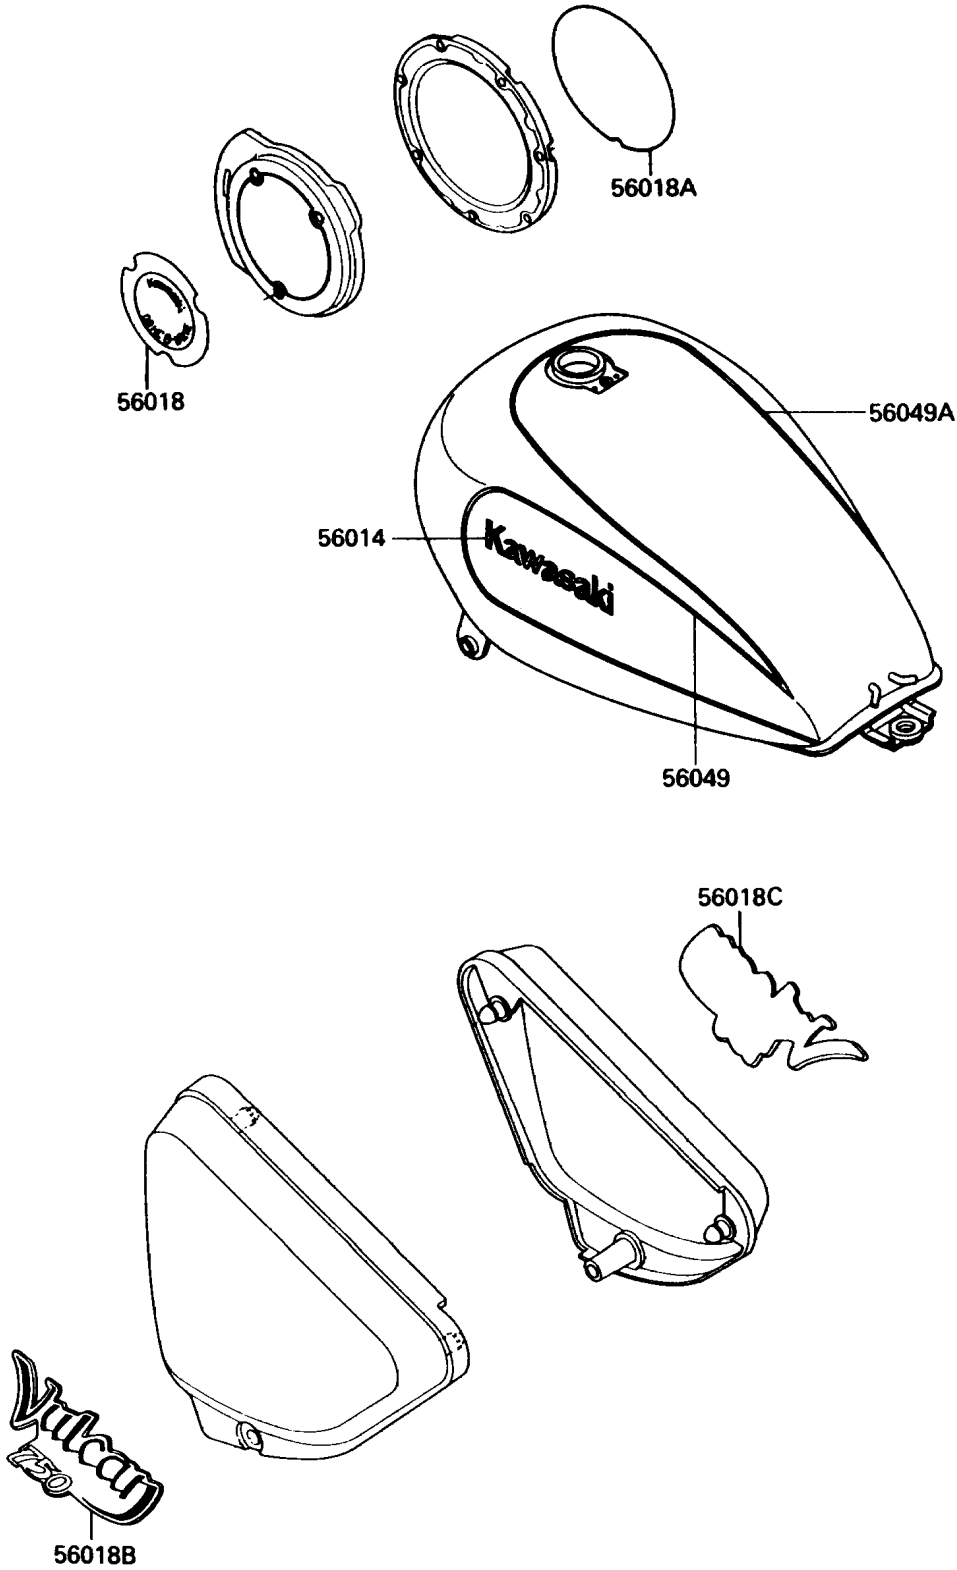

1990 Vulcan 750 PARTS DIAGRAM

Decal(Red/Red)(VN750-A6/A7)

F2861

1990 Vulcan 750 PARTS LIST

Decal(Red/Red)(VN750-A6/A7)

ITEM NAME	PART NUMBER	QUANTITY
EMBLEM,FUEL TANK,KAWASAKI (Ref # 56014)	56014-1246	2
MARK,GENERATOR COVER (Ref # 56018)	56018-1666	1
MARK,CLUTCH COVER (Ref # 56018A)	56018-1667	1
MARK,SIDE COVER,LH (Ref # 56018B)	56018-1935	1
MARK,SIDE COVER,RH (Ref # 56018C)	56018-1959	1
PATTERN,FUEL TANK,LH (Ref # 56049)	56049-1233	1
PATTERN,FUEL TANK,RH (Ref # 56049A)	56049-1234	1