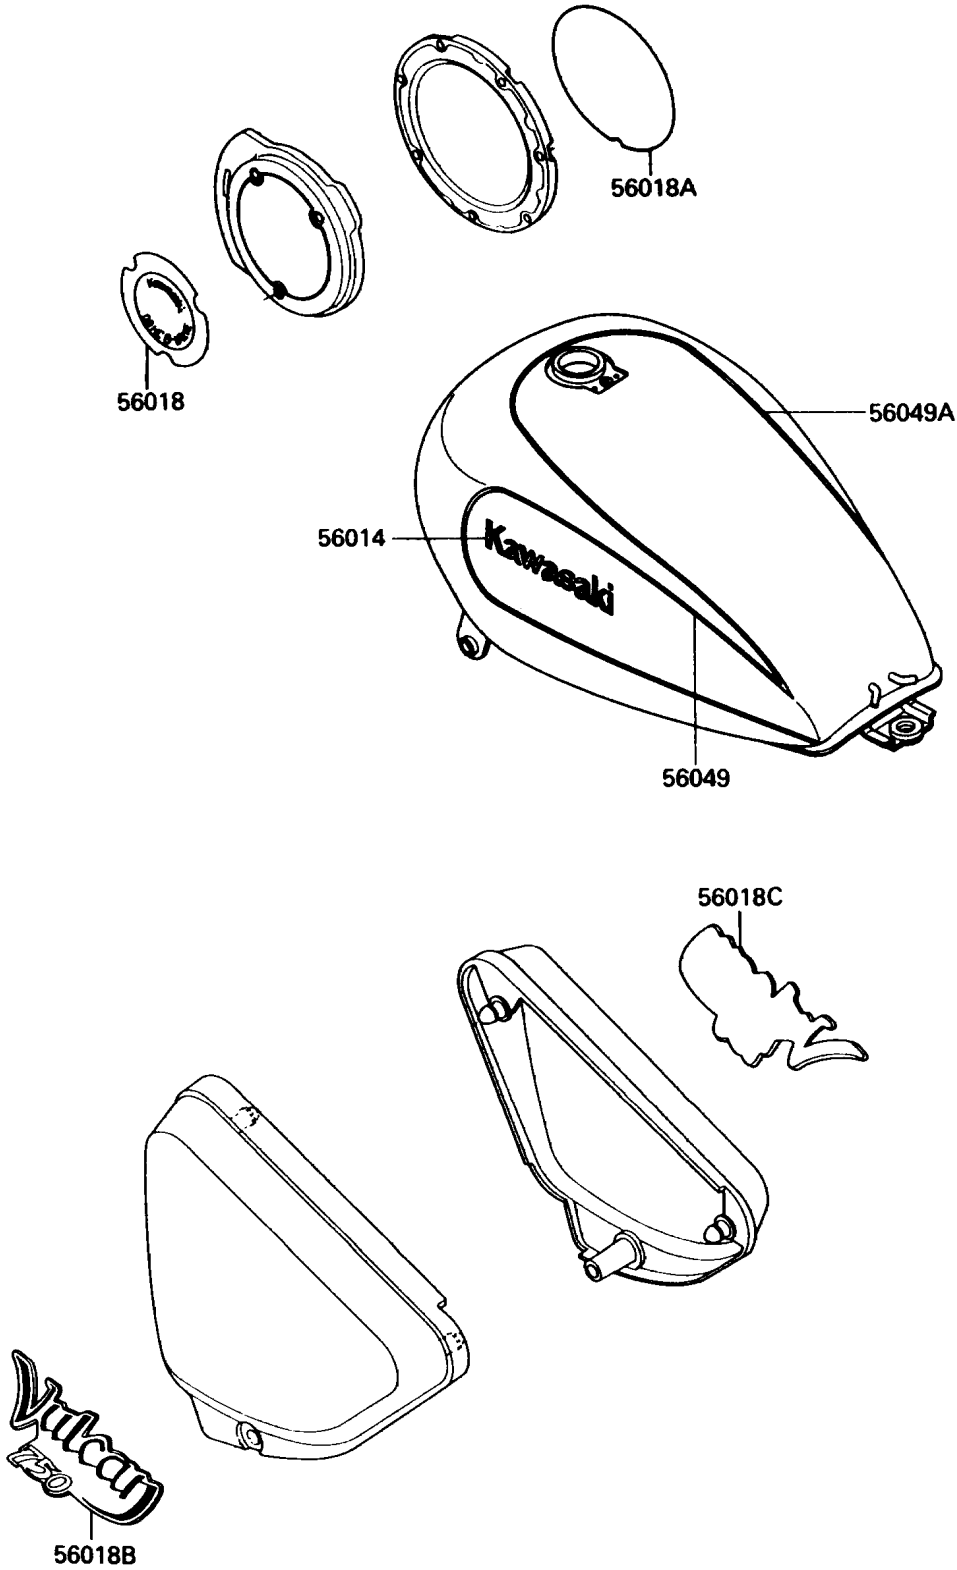

# 1990 Vulcan 750 PARTS DIAGRAM

Decal(Red/Red)(VN750-A6/A7)

F2861

# 1990 Vulcan 750 PARTS LIST

Decal(Red/Red)(VN750-A6/A7)

ITEM NAME	PART NUMBER	QUANTITY
EMBLEM,FUEL TANK,KAWASAKI (Ref # 56014)	56014-1246	2
MARK,GENERATOR COVER (Ref # 56018)	56018-1666	1
MARK,CLUTCH COVER (Ref # 56018A)	56018-1667	1
MARK,SIDE COVER,LH (Ref # 56018B)	56018-1935	1
MARK,SIDE COVER,RH (Ref # 56018C)	56018-1959	1
PATTERN,FUEL TANK,LH (Ref # 56049)	56049-1233	1
PATTERN,FUEL TANK,RH (Ref # 56049A)	56049-1234	1