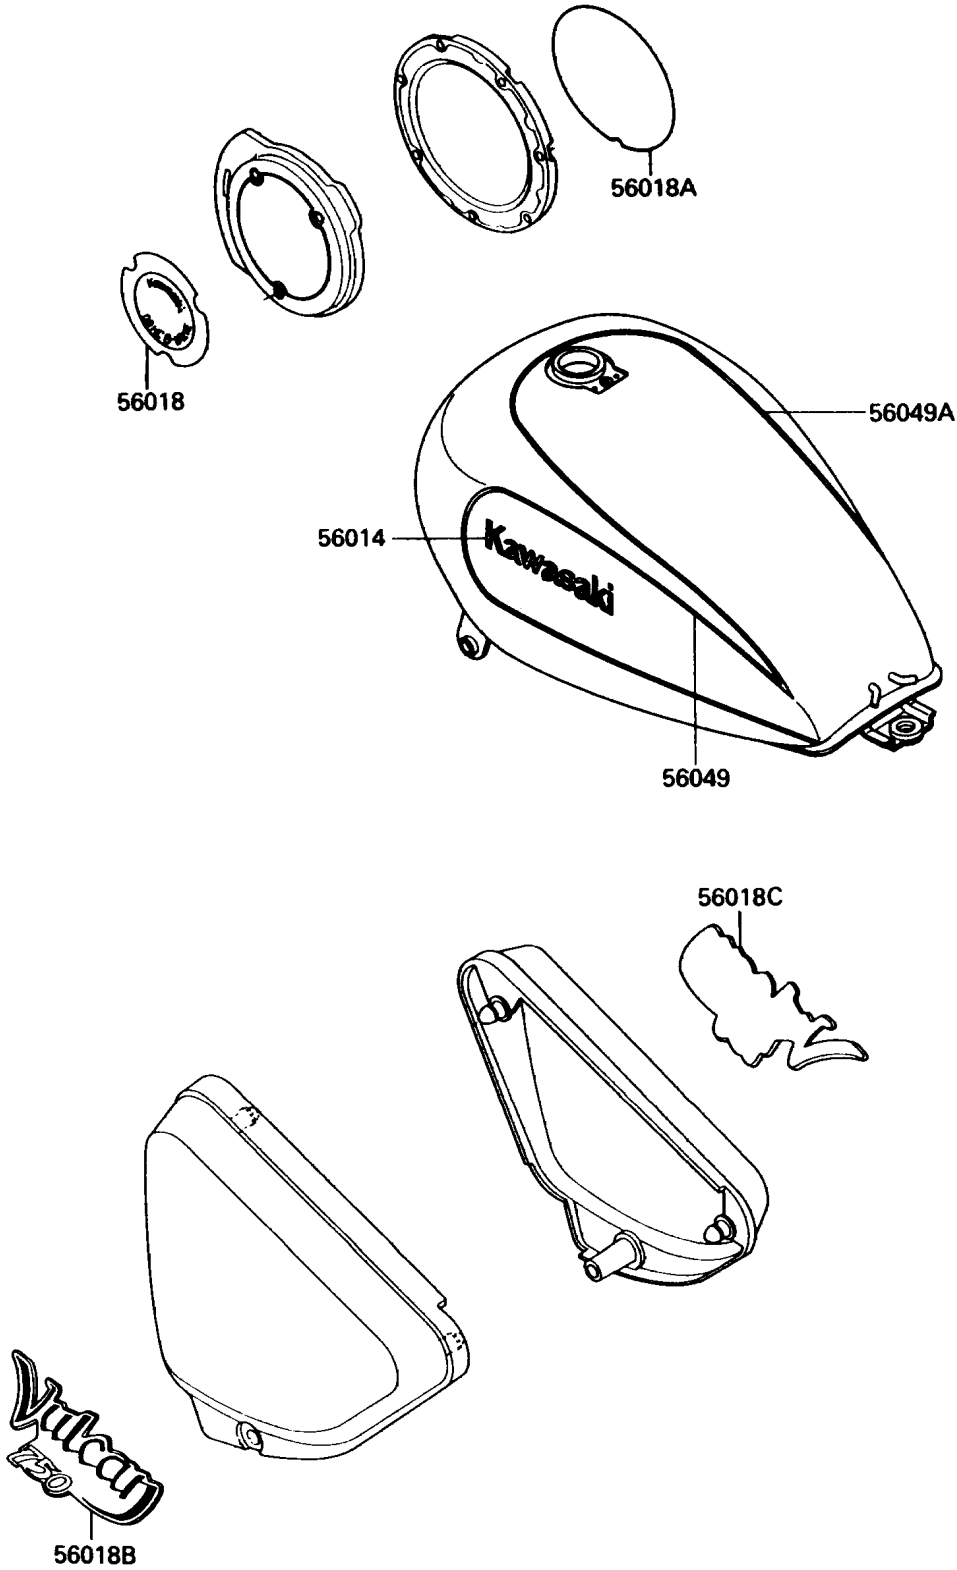

# 1991 Vulcan 750 PARTS DIAGRAM

Decal(Red/Red)(VN750-A6/A7)

F2861

# 1991 Vulcan 750 PARTS LIST

Decal(Red/Red)(VN750-A6/A7)

ITEM NAME	PART NUMBER	QUANTITY
EMBLEM,FUEL TANK,KAWASAKI (Ref # 56014)	56014-1246	2
MARK,GENERATOR COVER (Ref # 56018)	56018-1666	1
MARK,CLUTCH COVER (Ref # 56018A)	56018-1667	1
MARK,SIDE COVER,LH (Ref # 56018B)	56018-1935	1
MARK,SIDE COVER,RH (Ref # 56018C)	56018-1959	1
PATTERN,FUEL TANK,LH (Ref # 56049)	56049-1233	1
PATTERN,FUEL TANK,RH (Ref # 56049A)	56049-1234	1