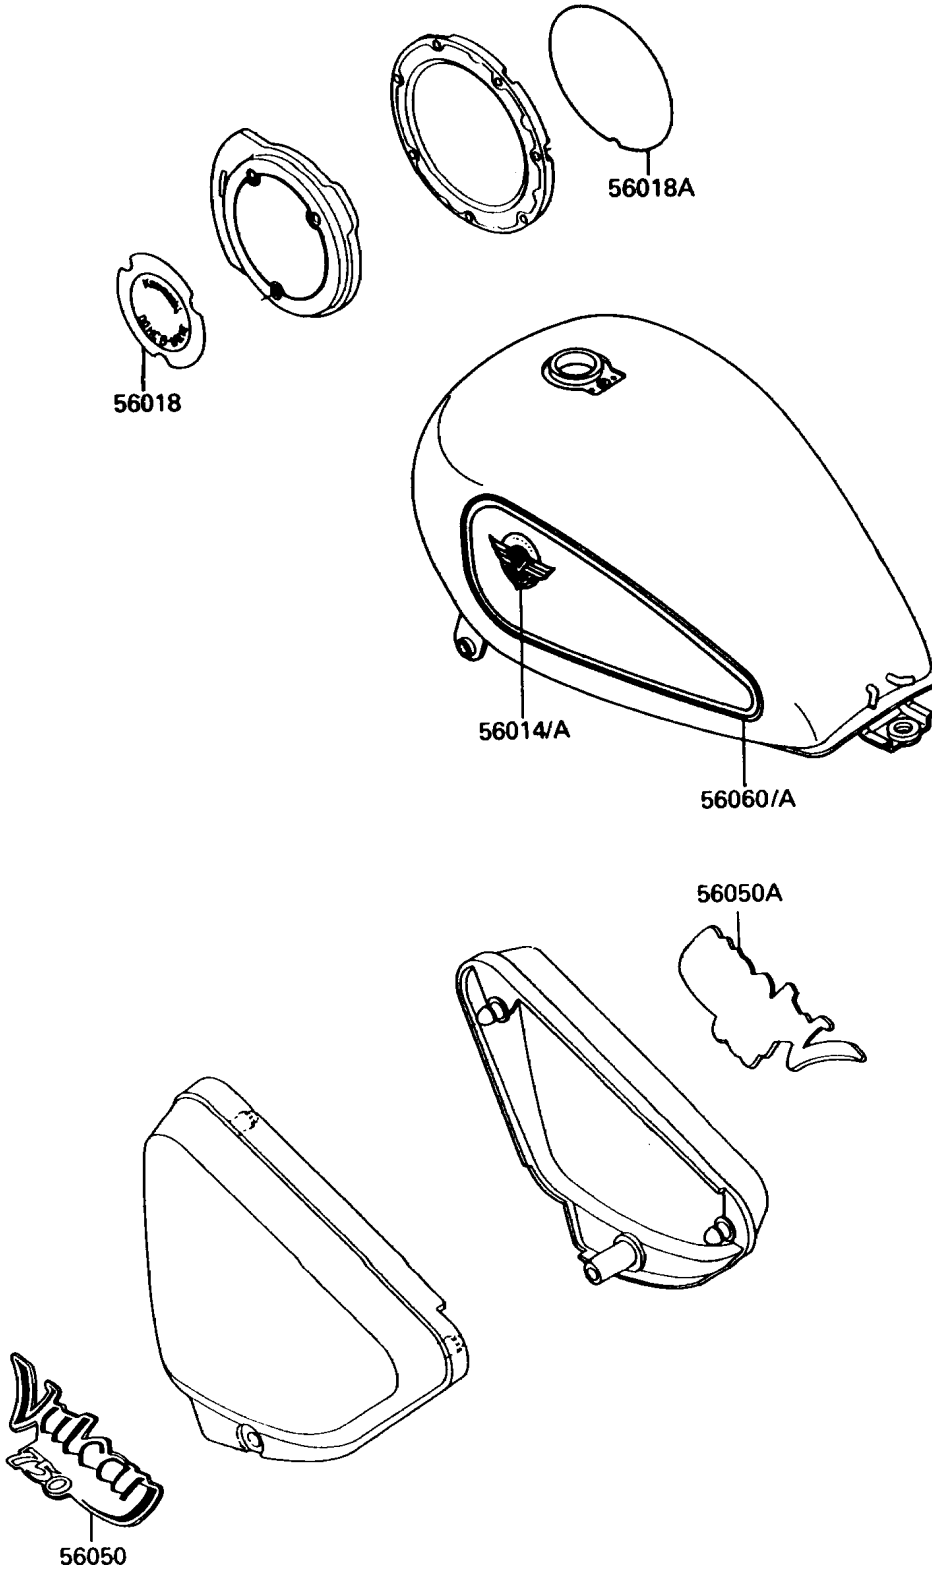

1992 Vulcan 750 PARTS DIAGRAM

Decal(Blue/Gray)(VN750-A8/A9)

F2861A

1992 Vulcan 750 PARTS LIST

Decal(Blue/Gray)(VN750-A8/A9)

ITEM NAME	PART NUMBER	QUANTITY
EMBLEM,FUEL TANK,LH (Ref # 56014)	56014-1272	1
EMBLEM,FUEL TANK,RH (Ref # 56014A)	56014-1273	1
MARK,GENERATOR COVER (Ref # 56018)	56018-1666	1
MARK,CLUTCH COVER (Ref # 56018A)	56018-1667	1
MARK,SIDE COVER,LH (Ref # 56050)	56050-1772	1
MARK,SIDE COVER,RH (Ref # 56050A)	56050-1773	1
PATTERN,FUEL TANK,LH (Ref # 56060)	56060-1012	1
PATTERN,FUEL TANK,RH (Ref # 56060A)	56060-1013	1