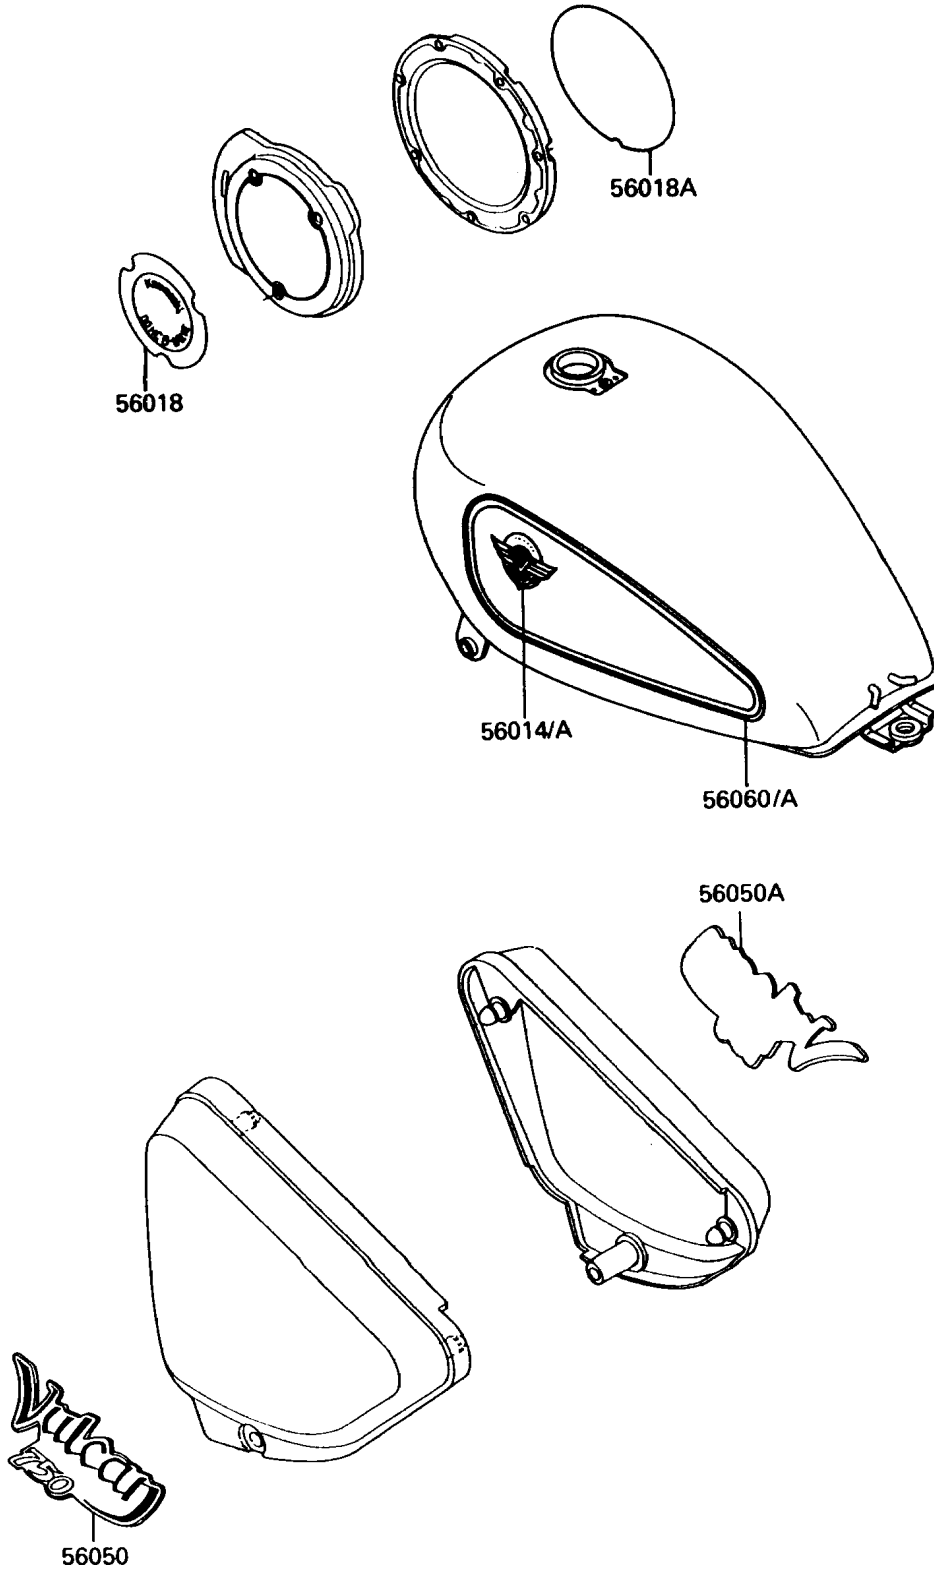

1993 Vulcan 750 PARTS DIAGRAM

Decal(Blue/Gray)(VN750-A8/A9)

F2861A

1993 Vulcan 750 PARTS LIST

Decal(Blue/Gray)(VN750-A8/A9)

ITEM NAME	PART NUMBER	QUANTITY
EMBLEM,FUEL TANK,LH (Ref # 56014)	56014-1272	1
EMBLEM,FUEL TANK,RH (Ref # 56014A)	56014-1273	1
MARK,GENERATOR COVER (Ref # 56018)	56018-1666	1
MARK,CLUTCH COVER (Ref # 56018A)	56018-1667	1
MARK,SIDE COVER,LH (Ref # 56050)	56050-1772	1
MARK,SIDE COVER,RH (Ref # 56050A)	56050-1773	1
PATTERN,FUEL TANK,LH (Ref # 56060)	56060-1012	1
PATTERN,FUEL TANK,RH (Ref # 56060A)	56060-1013	1