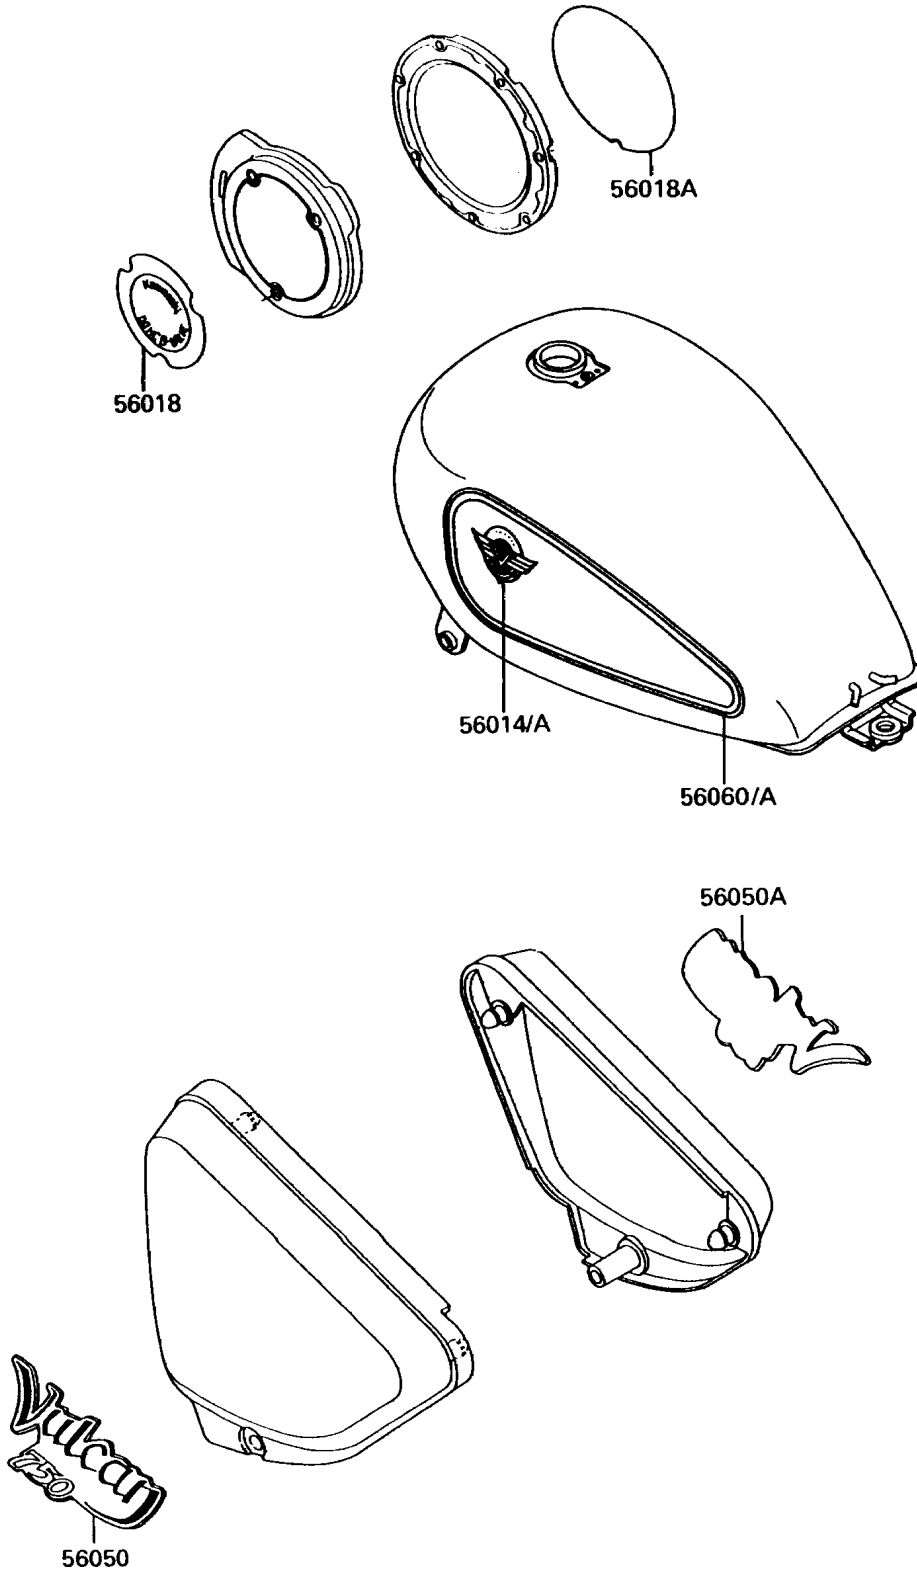

# 1992 Vulcan 750 PARTS DIAGRAM

Decal(Green/Green)(VN750-A8/A9)

F2861B

## 1992 Vulcan 750 PARTS LIST

Decal(Green/Green)(VN750-A8/A9)

ITEM NAME	PART NUMBER	QUANTITY
EMBLEM,FUEL TANK,LH (Ref # 56014)	56014-1272	1
EMBLEM,FUEL TANK,RH (Ref # 56014A)	56014-1273	1
MARK,GENERATOR COVER (Ref # 56018)	56018-1666	1
MARK,CLUTCH COVER (Ref # 56018A)	56018-1667	1
MARK,SIDE COVER,LH (Ref # 56050)	56050-1772	1
MARK,SIDE COVER,RH (Ref # 56050A)	56050-1773	1
PATTERN,FUEL TANK,LH (Ref # 56060)	56060-1014	1
PATTERN,FUEL TANK,RH (Ref # 56060A)	56060-1015	1