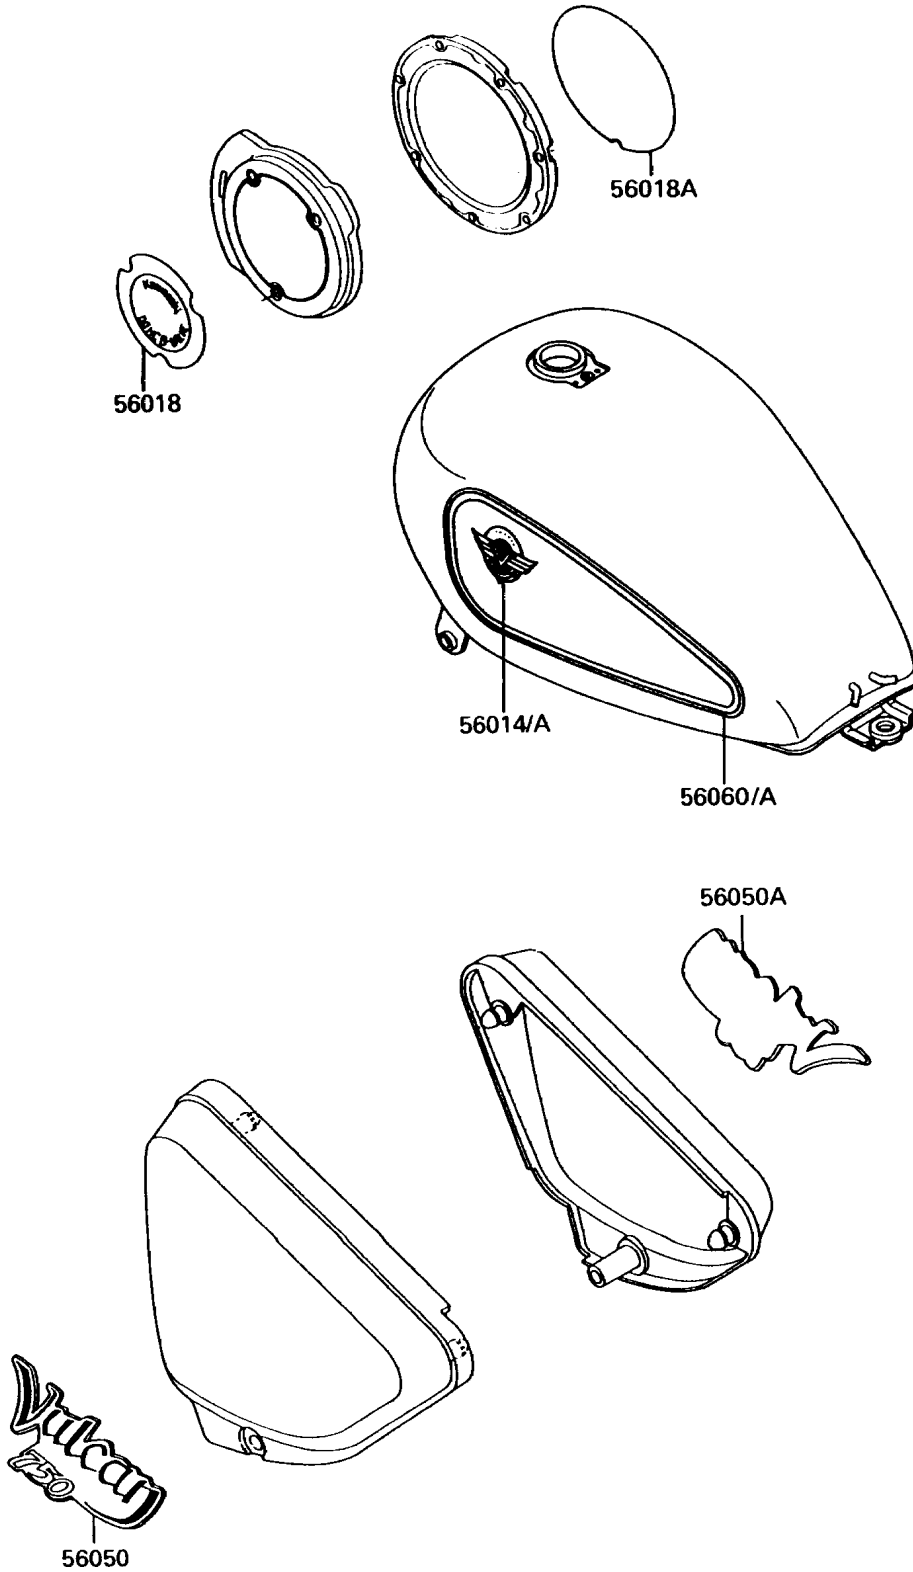

# 1992 Vulcan 750 PARTS DIAGRAM

Decal(Green/Green)(VN750-A8/A9)

F2861B

# 1992 Vulcan 750 PARTS LIST

Decal(Green/Green)(VN750-A8/A9)

ITEM NAME	PART NUMBER	QUANTITY
EMBLEM,FUEL TANK,LH (Ref # 56014)	56014-1272	1
EMBLEM,FUEL TANK,RH (Ref # 56014A)	56014-1273	1
MARK,GENERATOR COVER (Ref # 56018)	56018-1666	1
MARK,CLUTCH COVER (Ref # 56018A)	56018-1667	1
MARK,SIDE COVER,LH (Ref # 56050)	56050-1772	1
MARK,SIDE COVER,RH (Ref # 56050A)	56050-1773	1
PATTERN,FUEL TANK,LH (Ref # 56060)	56060-1014	1
PATTERN,FUEL TANK,RH (Ref # 56060A)	56060-1015	1