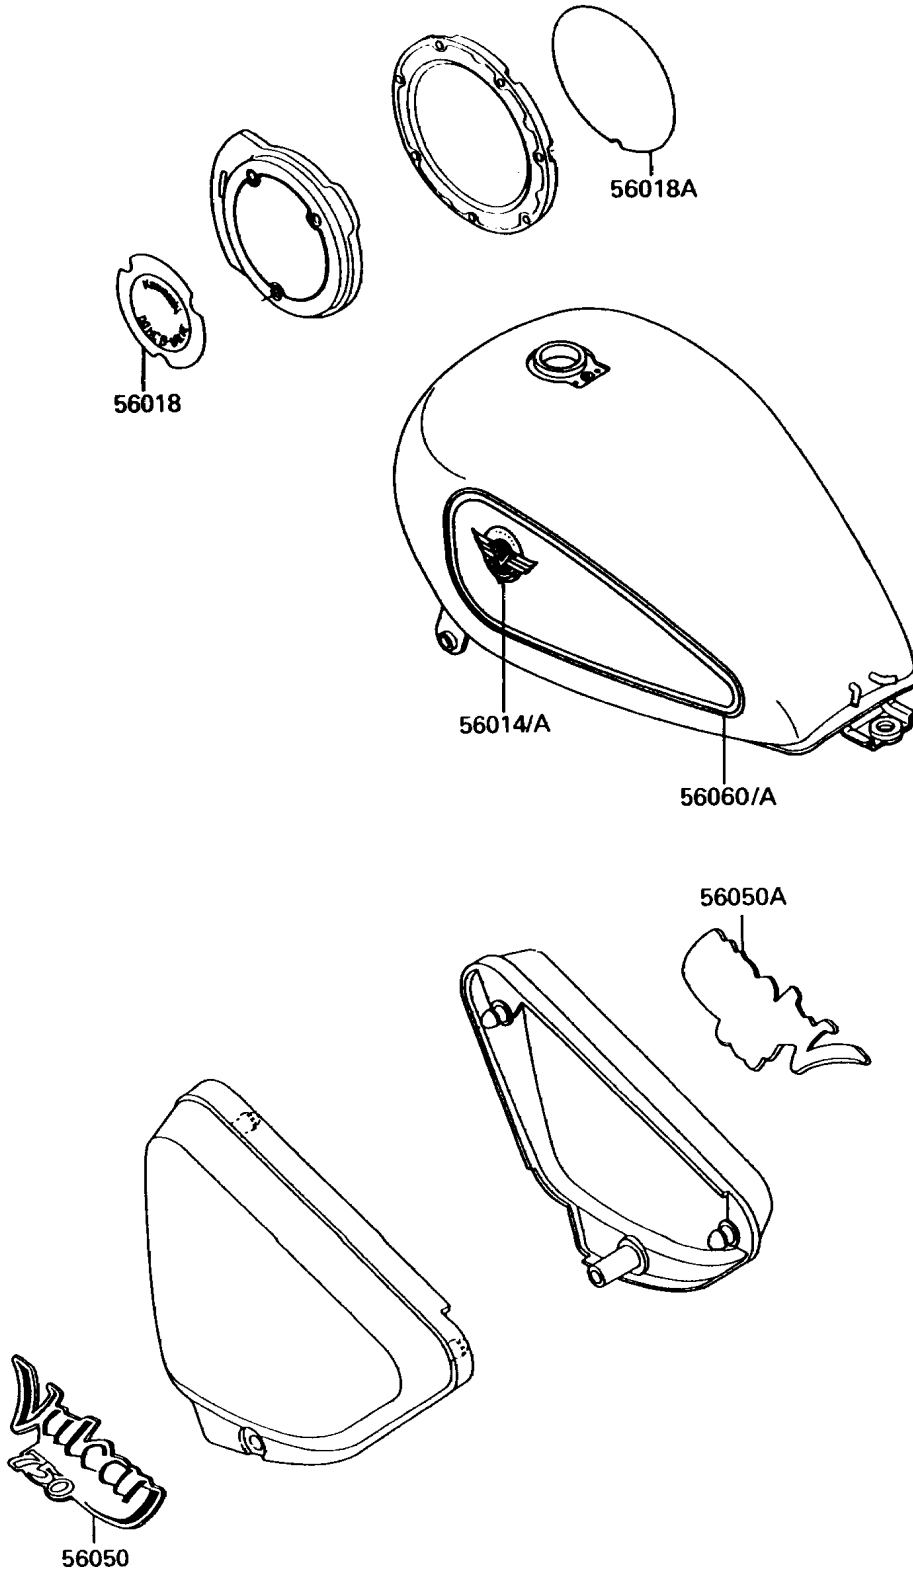

1993 Vulcan 750 PARTS DIAGRAM

Decal(Green/Green)(VN750-A8/A9)

F2861B

1993 Vulcan 750 PARTS LIST

Decal(Green/Green)(VN750-A8/A9)

ITEM NAME	PART NUMBER	QUANTITY
EMBLEM,FUEL TANK,LH (Ref # 56014)	56014-1272	1
EMBLEM,FUEL TANK,RH (Ref # 56014A)	56014-1273	1
MARK,GENERATOR COVER (Ref # 56018)	56018-1666	1
MARK,CLUTCH COVER (Ref # 56018A)	56018-1667	1
MARK,SIDE COVER,LH (Ref # 56050)	56050-1772	1
MARK,SIDE COVER,RH (Ref # 56050A)	56050-1773	1
PATTERN,FUEL TANK,LH (Ref # 56060)	56060-1014	1
PATTERN,FUEL TANK,RH (Ref # 56060A)	56060-1015	1