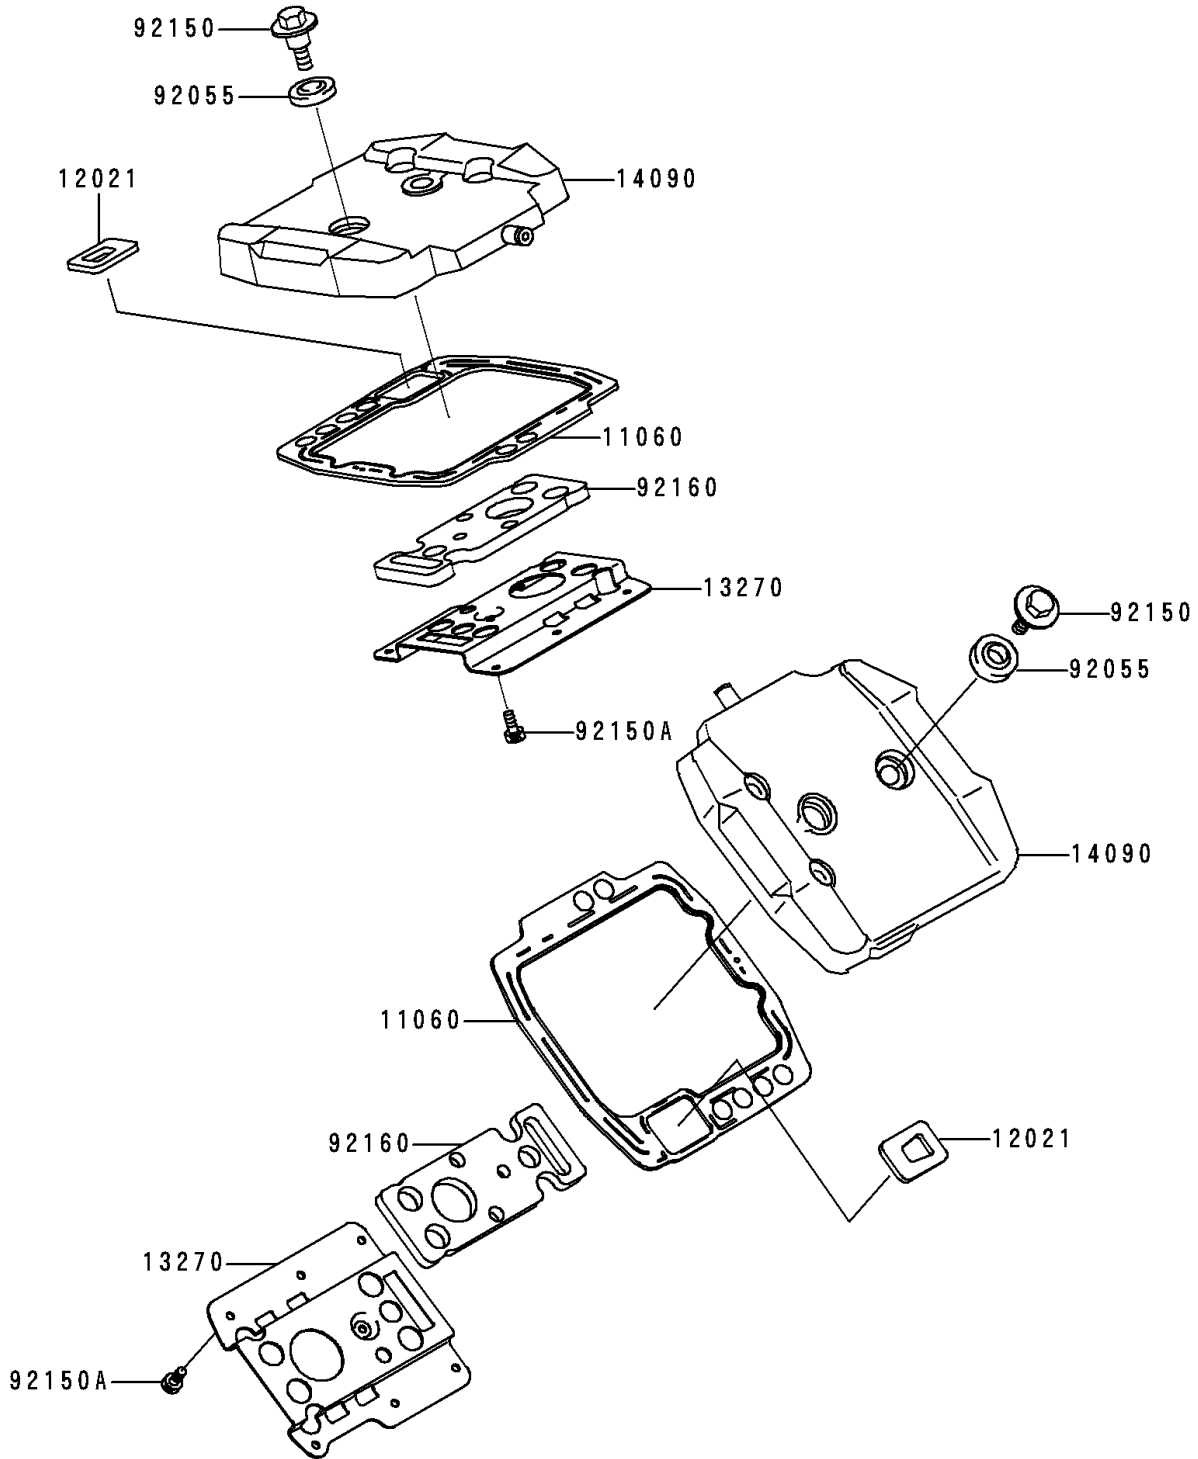

1995 Vulcan 800 PARTS DIAGRAM

Cylinder Head Cover

E1112

1995 Vulcan 800 PARTS LIST

Cylinder Head Cover

ITEM NAME	PART NUMBER	QUANTITY
GASKET,HEAD COVER (Ref # 11060)	11060-1677	2
VALVE-ASSY-REED (Ref # 12021)	12021-1102	2
PLATE (Ref # 13270)	13270-1490	2
COVER,HEAD (Ref # 14090)	14090-1551	2
RING-O,HEAD COVER BOLT (Ref # 92055)	92055-1352	6
BOLT,HEAD COVER (Ref # 92150)	92150-1447	6
BOLT,5X8 (Ref # 92150A)	92150-1955	14
DAMPER,HEAD COVER (Ref # 92160)	92160-1659	2