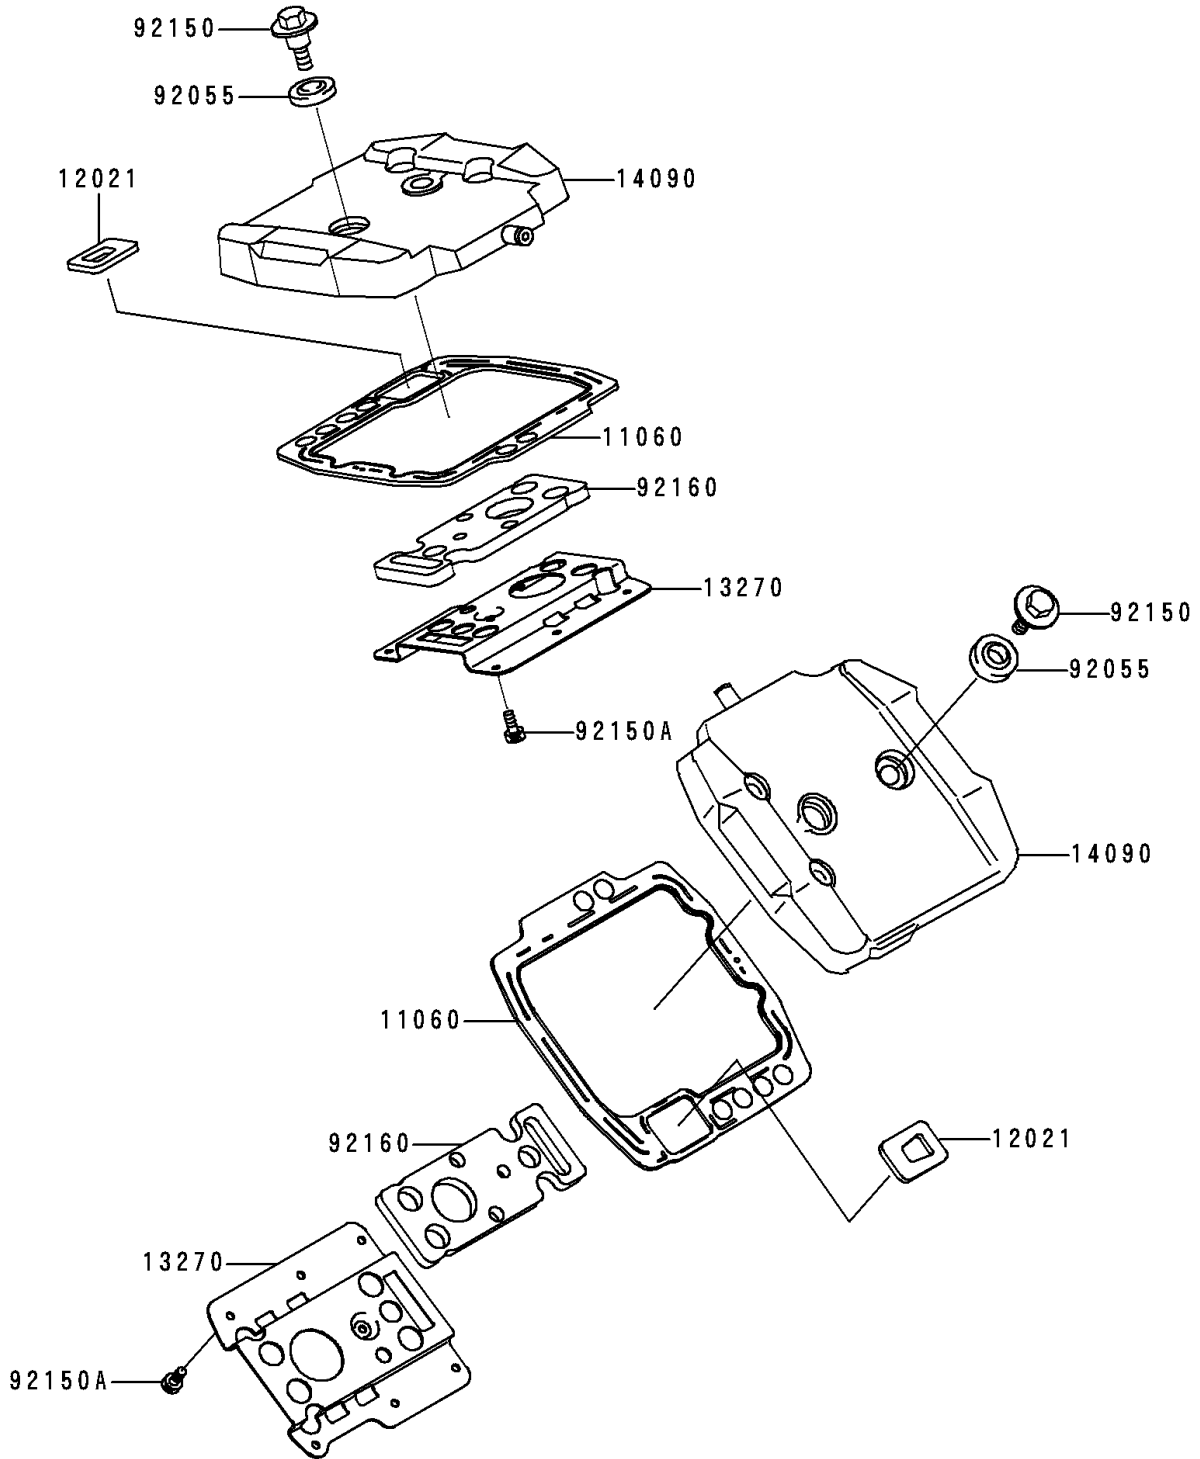

1996 Vulcan 800 PARTS DIAGRAM

Cylinder Head Cover

E1112

1996 Vulcan 800 PARTS LIST

Cylinder Head Cover

ITEM NAME	PART NUMBER	QUANTITY
GASKET,HEAD COVER (Ref # 11060)	11060-1677	2
VALVE-ASSY-REED (Ref # 12021)	12021-1102	2
PLATE (Ref # 13270)	13270-1490	2
COVER,HEAD (Ref # 14090)	14090-1551	2
RING-O,HEAD COVER BOLT (Ref # 92055)	92055-1352	6
BOLT,HEAD COVER (Ref # 92150)	92150-1447	6
BOLT,5X8 (Ref # 92150A)	92150-1955	14
DAMPER,HEAD COVER (Ref # 92160)	92160-1659	2