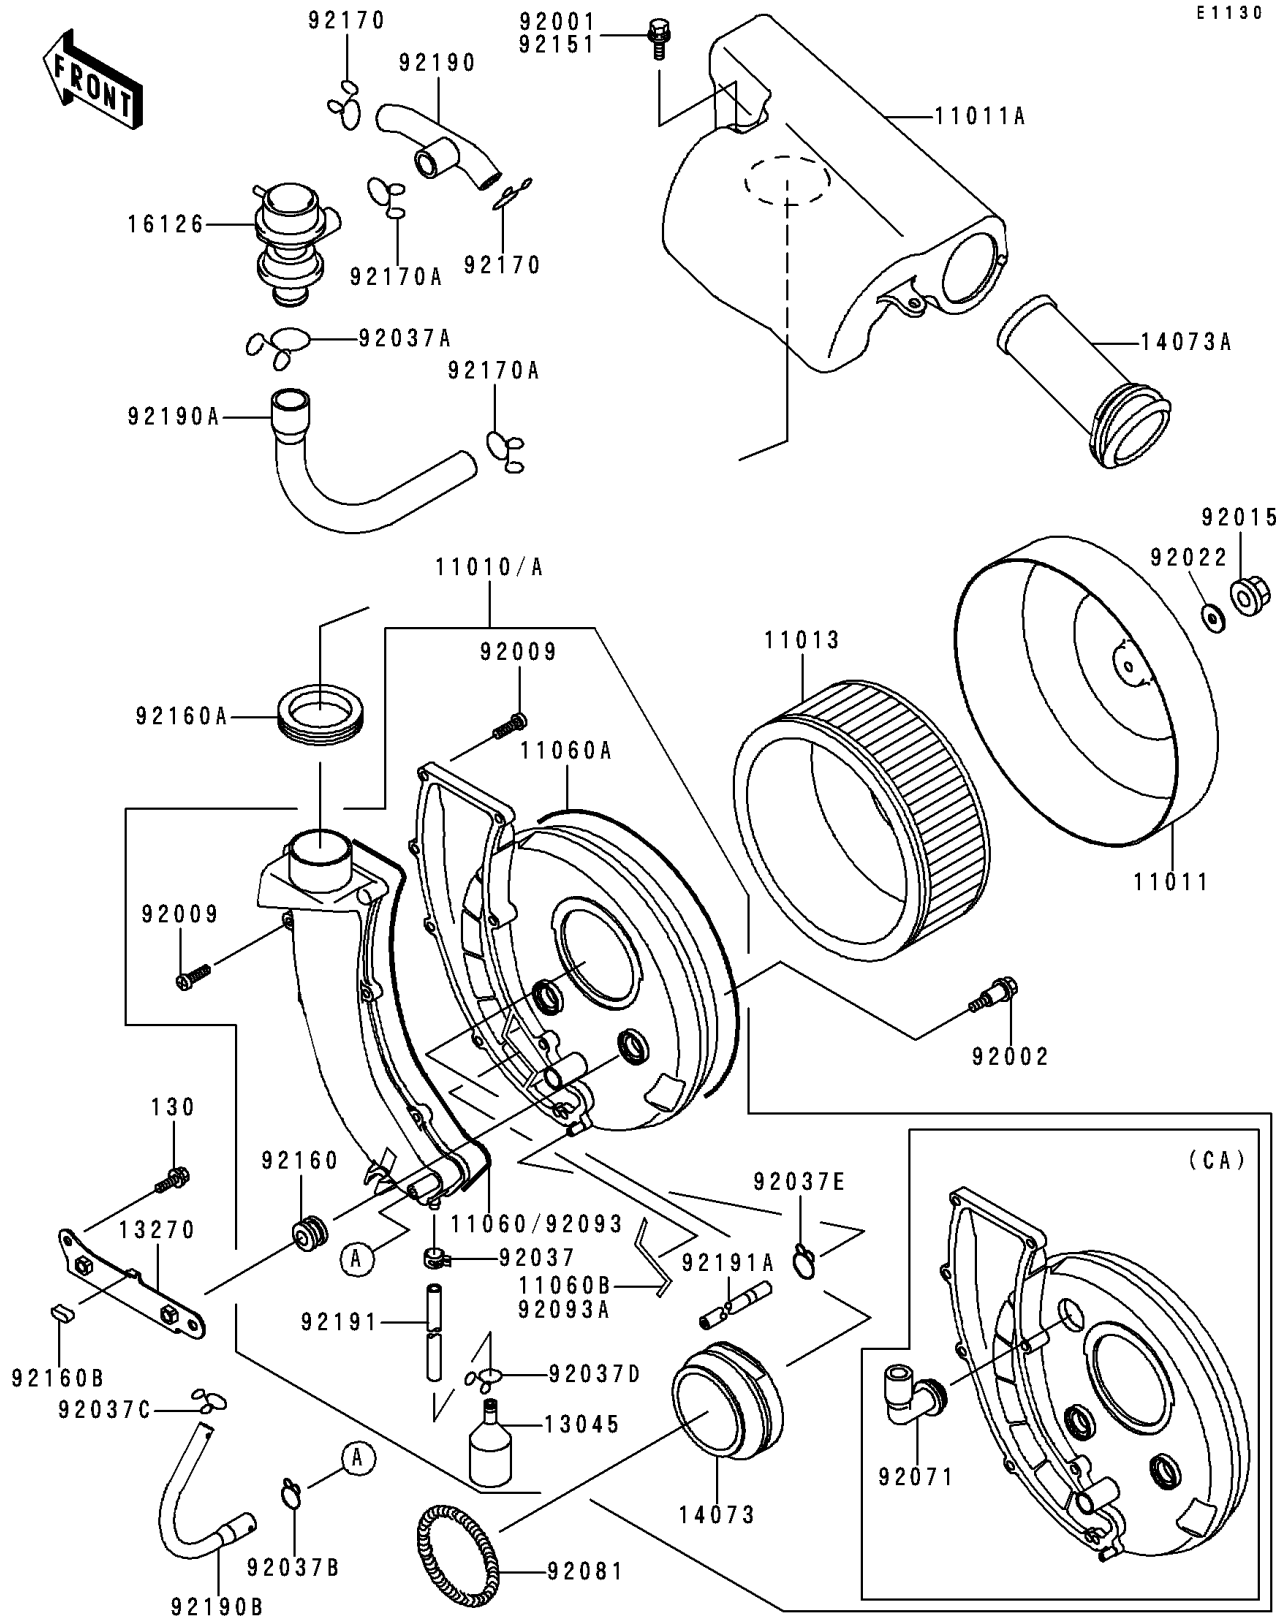

# 1995 Vulcan 800 PARTS DIAGRAM

# 1995 Vulcan 800 PARTS LIST

## Air Cleaner

ITEM NAME	PART NUMBER	QUANTITY
CASE-AIR FILTER,COVER (Ref # 11011)	11011-1453	1
CASE-AIR FILTER,CHAMBER (Ref # 11011A)	11011-1454	1
ELEMENT-AIR FILTER (Ref # 11013)	11013-1243	1
GASKET,AIR FILTER (Ref # 11060)	11060-1720	1
GASKET,AIR FILTER (Ref # 11060A)	11060-1721	1
GASKET (Ref # 11060B)	11060-1748	1
RECEIVER-OIL (Ref # 13045)	13045-1057	1
PLATE,AIR FILTER CASE (Ref # 13270)	13270-1388	1
DUCT,AIR FILTER (Ref # 14073)	14073-1622	1
DUCT,AIR FILTER CHAMBER (Ref # 14073A)	14073-1623	1
VALVE,AIR SWITCH (Ref # 16126)	16126-1289	1
BOLT,W/SP,6X14 (Ref # 92001)	92001-1862	2
BOLT,HEAD COVER (Ref # 92002)	92002-1595	2
SCREW,TAPPING,5X20 (Ref # 92009)	92009-1399	8
NUT,CAP,6MM (Ref # 92015)	92015-1385	1
WASHER,6.5X20X1.6,WHITE (Ref # 92022)	92022-193	1
CLAMP,TUBE (Ref # 92037)	92037-010	1
CLAMP,TUBE (Ref # 92037A)	92037-1076	1
CLAMP,FUEL TUBE (Ref # 92037B)	92037-1271	1
CLAMP,TUBE (Ref # 92037C)	92037-147	1
CLAMP (Ref # 92037D)	92037-1712	1
CLAMP,TUBE (Ref # 92037E)	92037-3025	1
SPRING,DUCT (Ref # 92081)	92081-1638	1
DAMPER (Ref # 92160)	92160-1594	2
DAMPER (Ref # 92160A)	92160-1600	1
DAMPER,PLATE (Ref # 92160B)	92160-1605	1
CLAMP (Ref # 92170)	92170-1017	2
CLAMP,TUBE (Ref # 92170A)	92170-1445	2
TUBE,AIR SWITCH-HEAD (Ref # 92190)	92190-1600	1