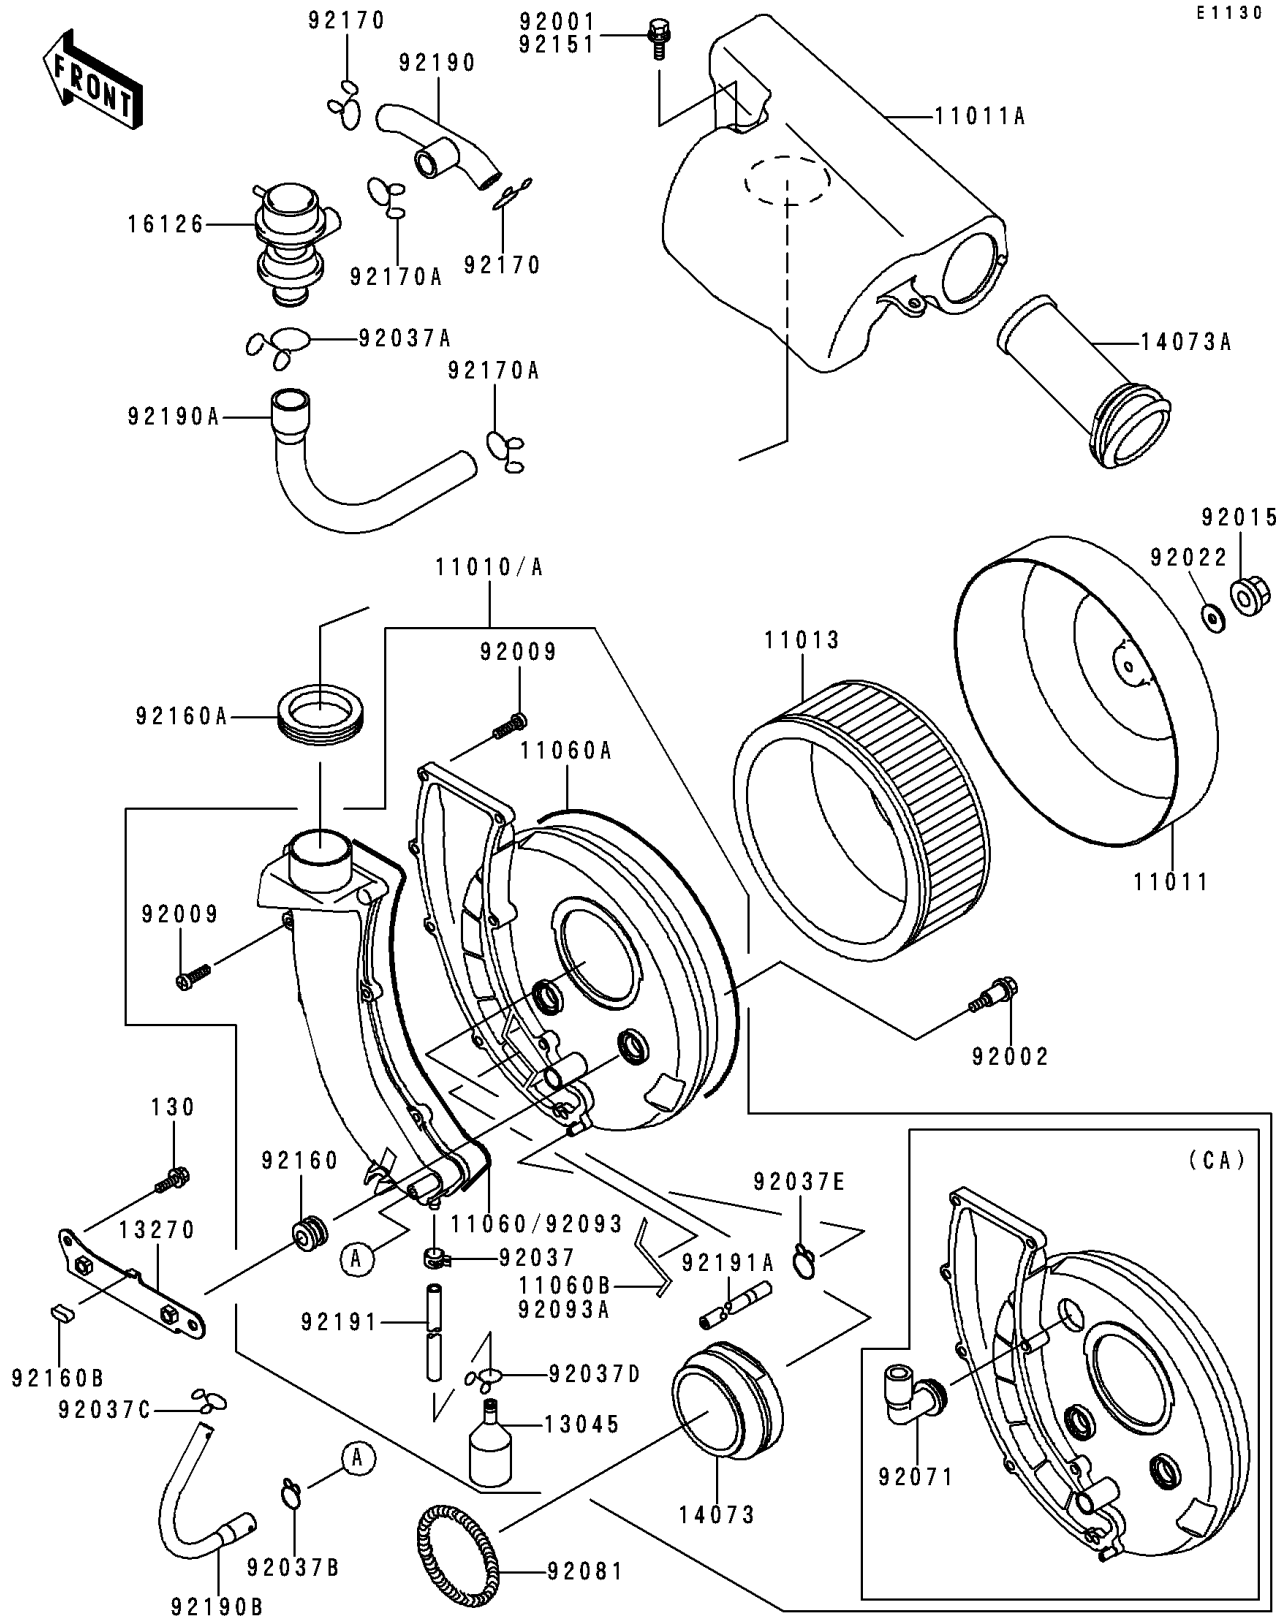

1996 Vulcan 800 PARTS DIAGRAM

Air Cleaner

1996 Vulcan 800 PARTS LIST

Air Cleaner

ITEM NAME	PART NUMBER	QUANTITY
CASE-AIR FILTER,COVER (Ref # 11011)	11011-1453	1
CASE-AIR FILTER,CHAMBER (Ref # 11011A)	11011-1454	1
ELEMENT-AIR FILTER (Ref # 11013)	11013-1243	1
GASKET,AIR FILTER (Ref # 11060)	11060-1720	1
GASKET,AIR FILTER (Ref # 11060A)	11060-1721	1
GASKET (Ref # 11060B)	11060-1748	1
RECEIVER-OIL (Ref # 13045)	13045-1057	1
PLATE,AIR FILTER CASE (Ref # 13270)	13270-1388	1
DUCT,AIR FILTER (Ref # 14073)	14073-1622	1
DUCT,AIR FILTER CHAMBER (Ref # 14073A)	14073-1623	1
VALVE,AIR SWITCH (Ref # 16126)	16126-1289	1
BOLT,W/SP,6X14 (Ref # 92001)	92001-1862	2
BOLT,HEAD COVER (Ref # 92002)	92002-1595	2
SCREW,TAPPING,5X20 (Ref # 92009)	92009-1399	8
NUT,CAP,6MM (Ref # 92015)	92015-1385	1
WASHER,6.5X20X1.6,WHITE (Ref # 92022)	92022-193	1
CLAMP,TUBE (Ref # 92037)	92037-010	1
CLAMP,TUBE (Ref # 92037A)	92037-1076	1
CLAMP,FUEL TUBE (Ref # 92037B)	92037-1271	1
CLAMP,TUBE (Ref # 92037C)	92037-147	1
CLAMP (Ref # 92037D)	92037-1712	1
CLAMP,TUBE (Ref # 92037E)	92037-3025	1
SPRING,DUCT (Ref # 92081)	92081-1638	1
DAMPER (Ref # 92160)	92160-1594	2
DAMPER (Ref # 92160A)	92160-1600	1
DAMPER,PLATE (Ref # 92160B)	92160-1605	1
CLAMP (Ref # 92170)	92170-1017	2
CLAMP,TUBE (Ref # 92170A)	92170-1445	2
TUBE,AIR SWITCH-HEAD (Ref # 92190)	92190-1600	1

1996 Vulcan 800 PARTS LIST

Air Cleaner

ITEM NAME	PART NUMBER	QUANTITY
BOLT-FLANGED,6X16,BLACK (Ref # 130)	130J0616	2
TUBE,AIR SWITCH-FILTER CASE (Ref # 92190A)	92190-1601	1
TUBE,BREATHER (Ref # 92190B)	92190-1602	1
TUBE,6X9X345 (Ref # 92191)	92191-1111	1
TUBE (Ref # 92191A)	92191-1112	1
FILTER-ASSY-AIR (Ref # 11010)	11010-1597	1
FILTER-ASSY-AIR (Ref # 11010A)	11010-1598	1
GROMMET,AIR FILTER (Ref # 92071)	92071-1114	1