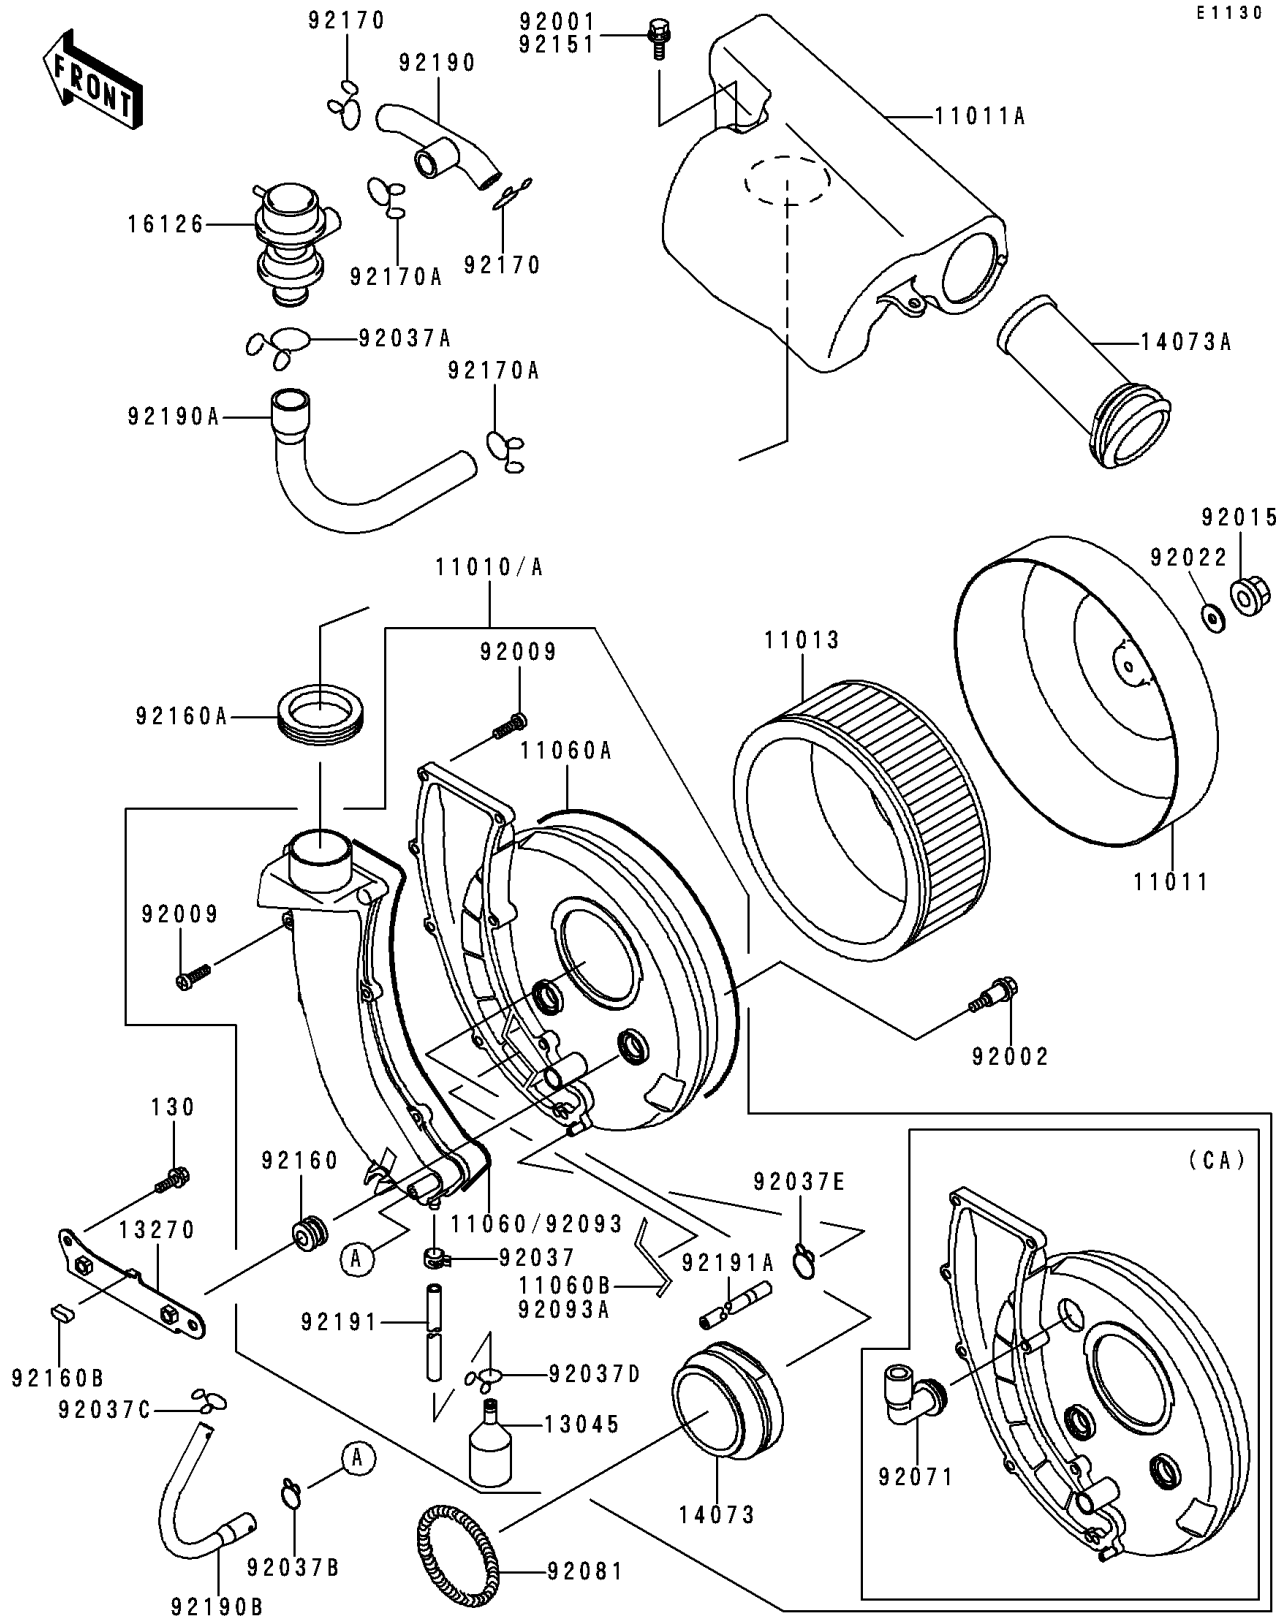

1999 Vulcan 800 PARTS DIAGRAM

Air Cleaner

1999 Vulcan 800 PARTS LIST

Air Cleaner

ITEM NAME	PART NUMBER	QUANTITY
CASE-AIR FILTER,COVER (Ref # 11011)	11011-1453	1
CASE-AIR FILTER,CHAMBER (Ref # 11011A)	11011-1454	1
ELEMENT-AIR FILTER (Ref # 11013)	11013-1243	1
GASKET,AIR FILTER (Ref # 11060A)	11060-1721	1
RECEIVER-OIL (Ref # 13045)	13045-1057	1
PLATE,AIR FILTER CASE (Ref # 13270)	13270-1388	1
DUCT,AIR FILTER (Ref # 14073)	14073-1622	1
DUCT,AIR FILTER CHAMBER (Ref # 14073A)	14073-1623	1
VALVE,AIR SWITCH (Ref # 16126)	16126-1289	1
BOLT,HEAD COVER (Ref # 92002)	92002-1595	2
SCREW,TAPPING,5X20 (Ref # 92009)	92009-1399	8
NUT,CAP,6MM (Ref # 92015)	92015-1385	1
WASHER,6.5X20X1.6,WHITE (Ref # 92022)	92022-193	1
CLAMP,TUBE (Ref # 92037)	92037-010	1
CLAMP,TUBE (Ref # 92037A)	92037-1076	1
CLAMP,FUEL TUBE (Ref # 92037B)	92037-1271	1
CLAMP,TUBE (Ref # 92037C)	92037-147	1
CLAMP (Ref # 92037D)	92037-1712	1
CLAMP,TUBE (Ref # 92037E)	92037-3025	1
SPRING,DUCT (Ref # 92081)	92081-1638	1
SEAL,AIR FILTER (Ref # 92093)	92093-1501	1
SEAL,AIR FILTER (Ref # 92093A)	92093-1502	1
BOLT (Ref # 92151)	92151-1579	2
DAMPER (Ref # 92160)	92160-1594	2
DAMPER (Ref # 92160A)	92160-1600	1
DAMPER,PLATE (Ref # 92160B)	92160-1605	1
CLAMP (Ref # 92170)	92170-1017	2
CLAMP,TUBE (Ref # 92170A)	92170-1445	2
TUBE,AIR SWITCH-HEAD (Ref # 92190)	92190-1600	1

1999 Vulcan 800 PARTS LIST

Air Cleaner

ITEM NAME	PART NUMBER	QUANTITY
BOLT-FLANGED,6X16,BLACK (Ref # 130)	130J0616	2
TUBE,AIR SWITCH-FILTER CASE (Ref # 92190A)	92190-1601	1
TUBE,BREATHER (Ref # 92190B)	92190-1602	1
TUBE,6X9X345 (Ref # 92191)	92191-1111	1
TUBE (Ref # 92191A)	92191-1112	1
FILTER-ASSY-AIR (Ref # 11010)	11010-1597	1
FILTER-ASSY-AIR (Ref # 11010A)	11010-1598	1
GROMMET,AIR FILTER (Ref # 92071)	92071-1114	1