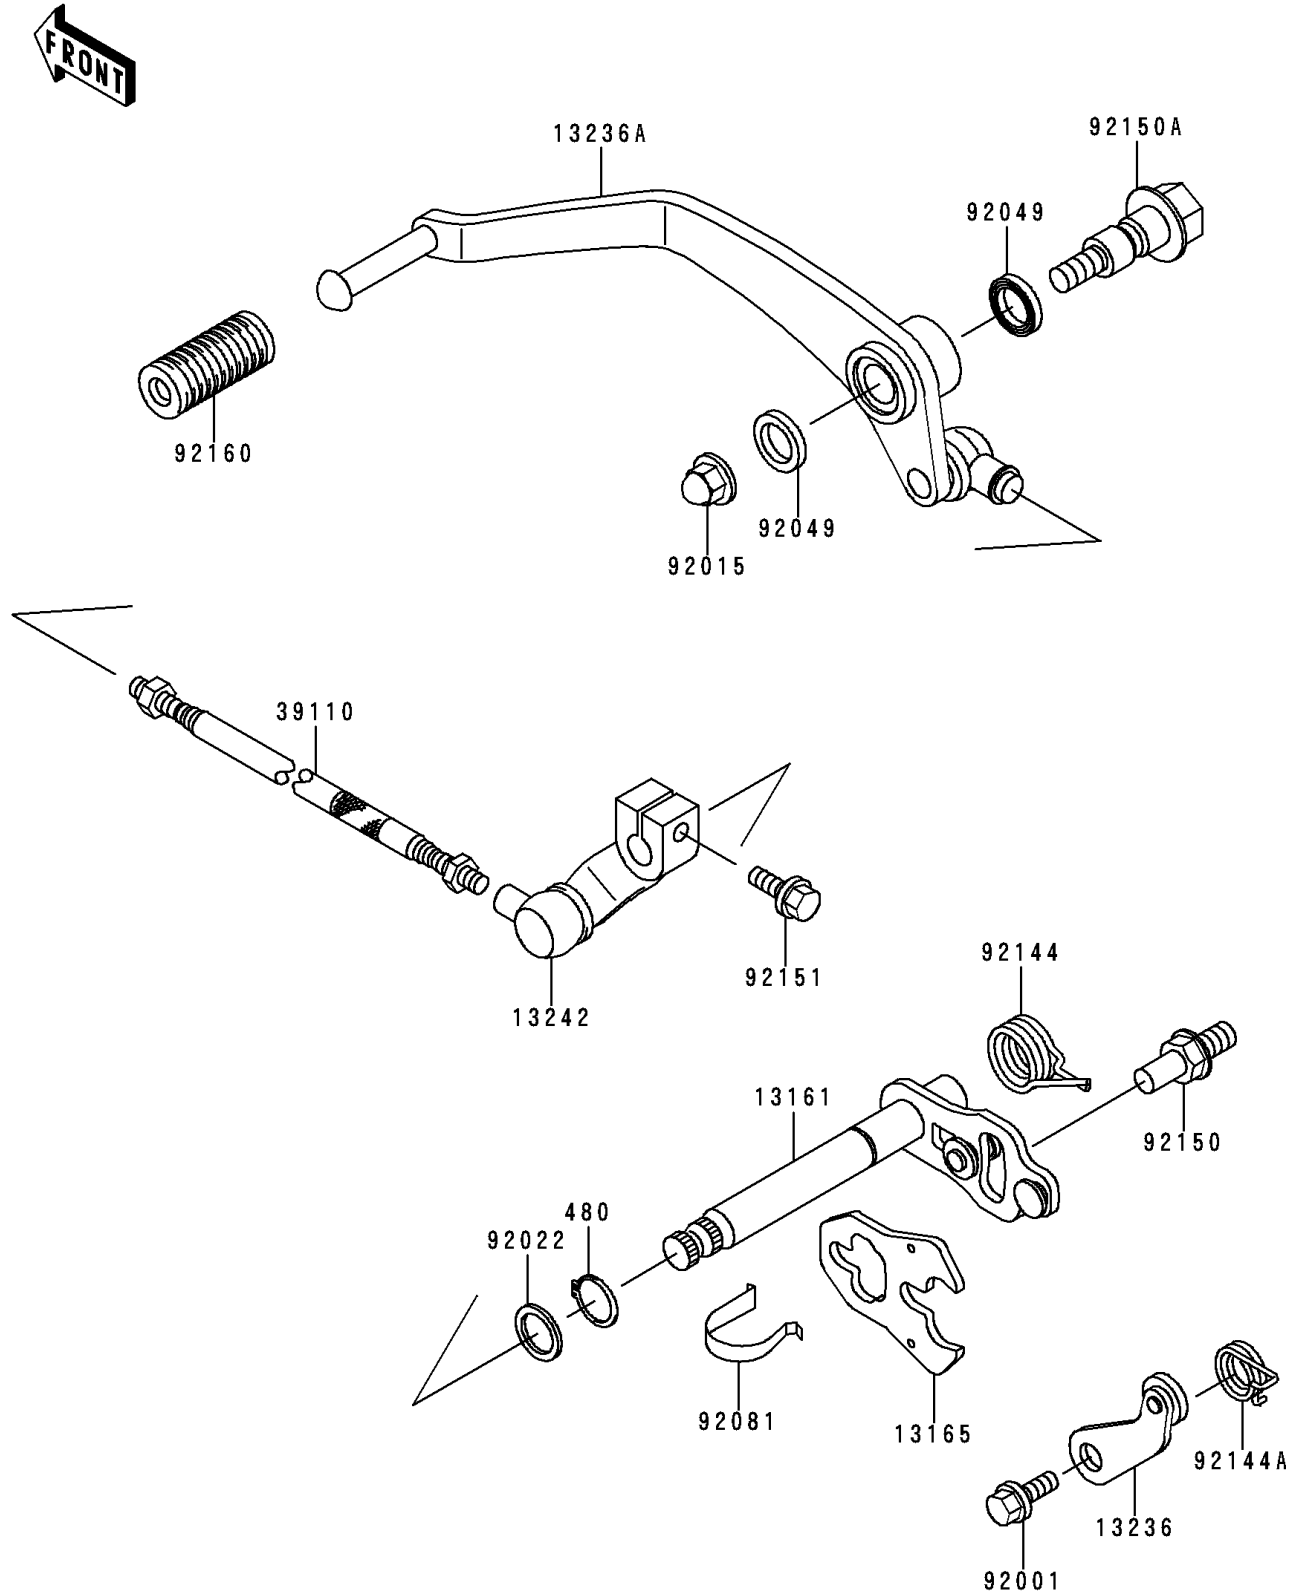

1995 Vulcan 800 PARTS DIAGRAM

Gear Change Mechanism

E 1370

1995 Vulcan 800 PARTS LIST

Gear Change Mechanism

ITEM NAME	PART NUMBER	QUANTITY
-----------	-------------	----------